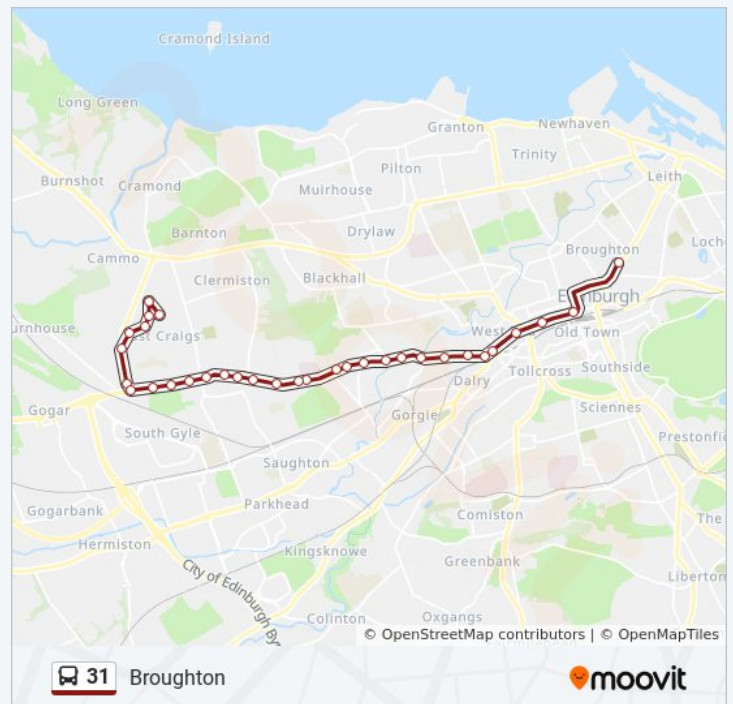

Roseburn Gardens, Roseburn

Wester Coates, Coates

Magdala Crescent, Coates

Haymarket Station, Haymarket

West Maitland Street, Haymarket

Shandwick Place, West End

31 bus Time Schedule

Broughton Route Timetable:

Sunday	17:49 - 23:32
Monday	23:32
Tuesday	23:32
Wednesday	23:32
Thursday	23:32
Friday	23:32
Saturday	23:32

31 bus Info

Direction: Broughton

Stops: 32

Trip Duration: 30 min

Line Summary:

Princes Street (West), Edinburgh

Princes Street (Scott Mon.), Edinburgh

Elm Row, Broughton

Direction: East Craigs

75 stops

[VIEW LINE SCHEDULE](#)

Burnbrae Terminus, Bonnyrigg

Burnbrae Primary, Bonnyrigg

Little Wood Grove, Bonnyrigg