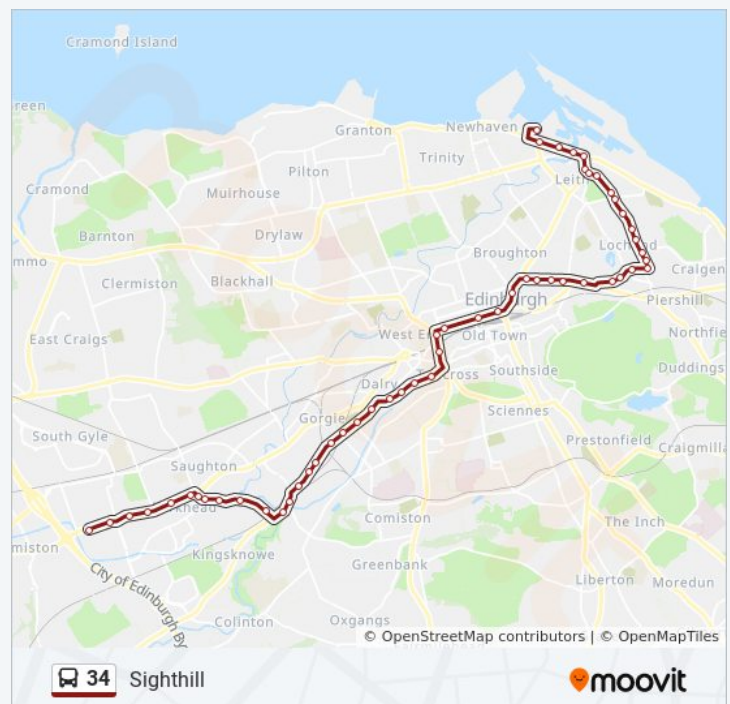

Marionville Avenue, Lochend

Marionville Park, Meadowbank

Dalgety Avenue, Meadowbank

Abbeyhill

Brunton Place, Hillside

Wellington Street, Hillside

Brunswick Street, Hillside

Leopold Place, Hillside

Leith Street, Greenside

Princes Street (Waverley Steps), Edinburgh

Princes Street (Scott Mon.), Edinburgh

Princes Street (West), Edinburgh

34 bus Time Schedule

Sighthill Route Timetable:

Sunday	04:55
Monday	04:49 - 05:19
Tuesday	04:49 - 05:19
Wednesday	04:49 - 05:19
Thursday	04:49 - 05:19
Friday	04:49 - 05:19
Saturday	04:52 - 05:28

34 bus Info

Direction: Sighthill

Stops: 52

Trip Duration: 4 min

Line Summary:

Lothian Road, West End

Usher Hall, West End

Port Hamilton, Fountainbridge