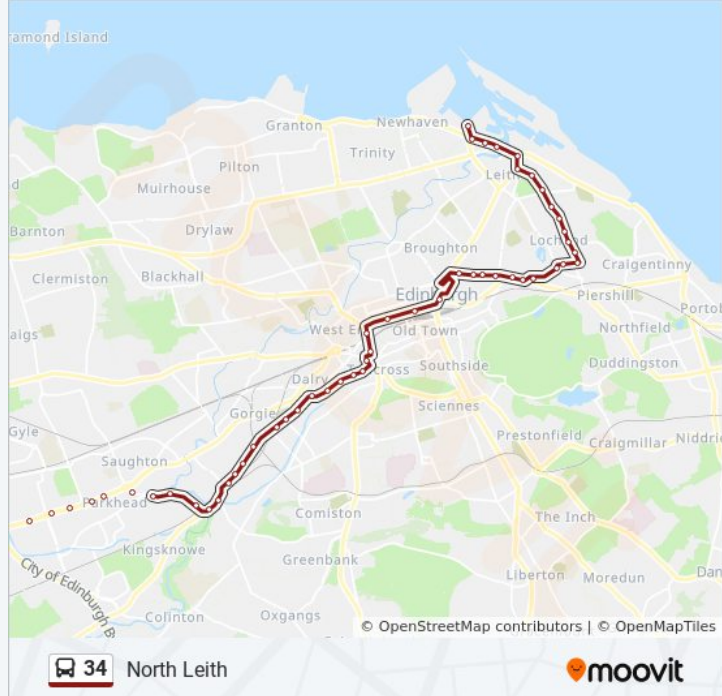

Brunswick Street, Hillside

Wellington Street, Hillside

Brunton Place, Hillside

Abbeyhill

Marionville Road, Abbeyhill

Dalgety Avenue, Abbeyhill

Marionville Park, Meadowbank

Marionville Avenue, Restalrig

Marionville Drive, Restalrig

Restalrig Gardens, Restalrig

Sleigh Drive, Restalrig

Lochend Avenue, Restalrig

Restalrig Circus, Restalrig

Ryehill Terrace, Restalrig

Links Gardens, Leith Links

Salamander Place, Leith Links

Bernard Street, Leith

Sandport Street, North Leith

Victoria Quay, North Leith

Commercial Street, North Leith

Ocean Drive, North Leith

Ocean Terminal, North Leith

Direction: Riccarton

57 stops

[VIEW LINE SCHEDULE](#)

Ocean Terminal, North Leith

Commercial Street, North Leith

Victoria Quay, North Leith

Sandport Street, North Leith

Bernard Street, Leith

Salamander Place, Leith Links

Links Gardens, Leith Links