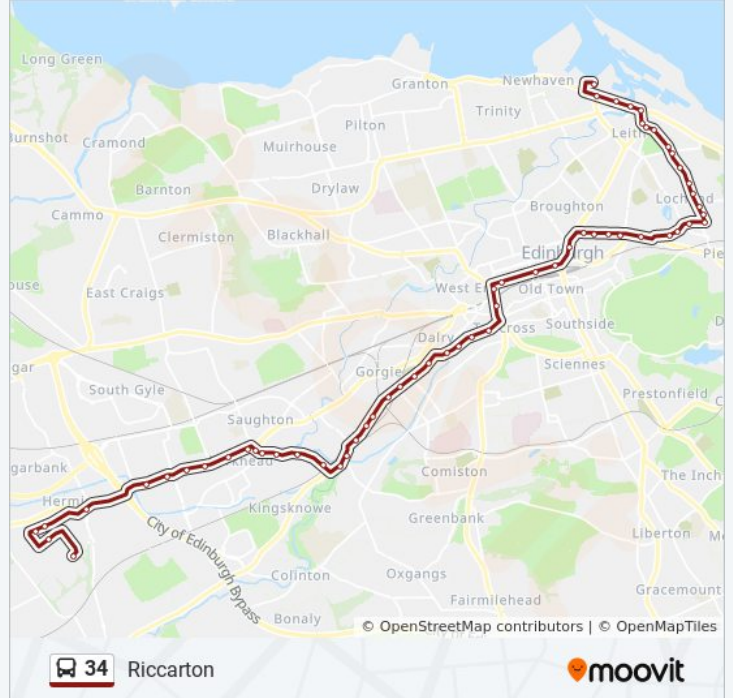

Longstone Crescent, Longstone

Longstone Gardens, Longstone

Longstone Terrace, Longstone

Parkhead Terrace, Broomhouse

Sighthill Post Office, Broomhouse

Sighthill Gardens, Sighthill

Napier University (Sighthill), Sighthill

Wester Hailes Road, Sighthill

Calder View, Sighthill

Hermiston Park & Ride, Hermiston

Research Avenue North, Riccarton

Jack Copland Centre, Riccarton

Boundary Road North, Riccarton

The Avenue, Riccarton

Direction: Sighthill

52 stops

[VIEW LINE SCHEDULE](#)

Ocean Terminal, North Leith

Commercial Street, North Leith

Victoria Quay, North Leith

Sandport Street, North Leith

Bernard Street, Leith

Salamander Place, Leith Links