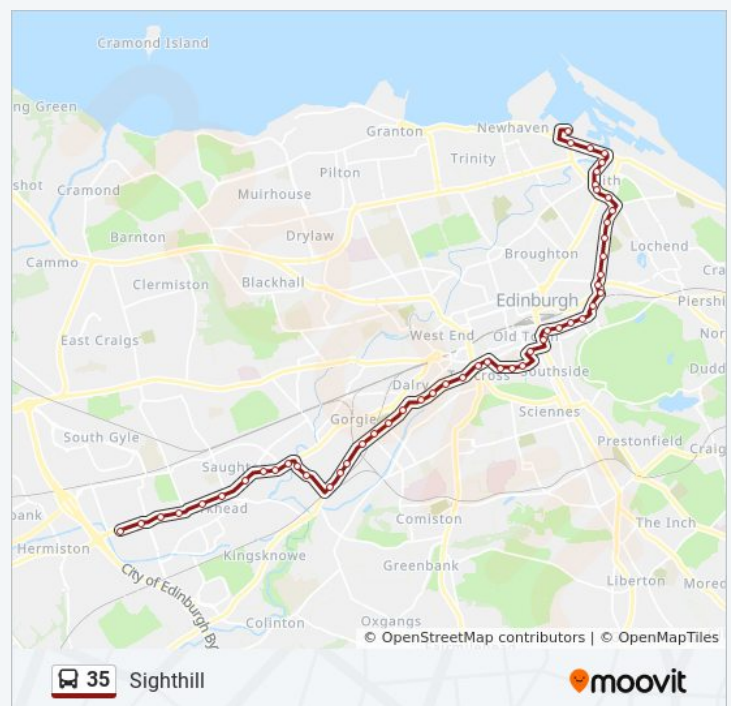

Dundee Terrace, Viewforth

Fountain Park, Viewforth

Gilmore Park, Viewforth

Grove Street, Fountainbridge

Port Hamilton, Fountainbridge

Semple Street, Fountainbridge

Bread Street, Fountainbridge

Glen Street, Lauriston

51 stops

[VIEW LINE SCHEDULE](#)

- Ocean Terminal, North Leith
- Commercial Street, North Leith
- Victoria Quay, North Leith
- Sandport Street, North Leith
- The Shore, Leith
- Parliament Street, Leith
- St Anthony Street, Leith
- Kirkgate Centre, Leith
- Duke Street, Leith
- Academy Park, Leith
- St Clair Avenue, Leith
- Dalmeny Street, Leith
- Brunswick Road, Hillside
- Montgomery Street, Hillside
- Abbeymount, Calton
- Brae House, Holyrood
- Abbeyhill Crescent, Holyrood
- Scottish Parliament, Holyrood
- Canongate Kirk, Canongate
- New Street, Canongate
- Museum Of Childhood, Canongate
- South Bridge, Old Town
- National Museum Of Scotland, Old Town
- Lauriston Place, South Side
- Lauriston Building, Lauriston
- Chalmers Street, Lauriston
- Lauriston Street, Old Town
- East Fountainbridge, Old Town
- Port Hamilton, Fountainbridge
- Gilmore Park, Viewforth
- Fountain Park, Viewforth

Stops: 51

Trip Duration: 5 min

Line Summary:

Dundee Terrace, Viewforth

Angle Park Terrace, North Merchiston

St Michaels Church, North Merchiston

Shandon Place, North Merchiston

Hermant Street, Gorgie