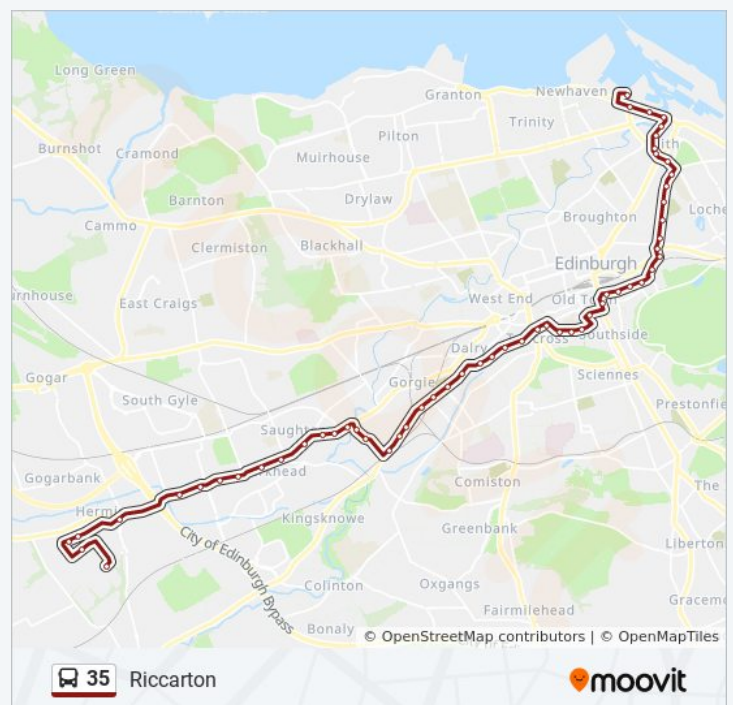

New Street, Canongate

Museum Of Childhood, Canongate

South Bridge, Old Town

National Museum Of Scotland, Old Town

Lauriston Place, South Side

Lauriston Building, Lauriston

35 bus Time Schedule

Riccarton Route Timetable:

Sunday	06:13 - 23:38
Monday	05:07 - 23:38
Tuesday	05:07 - 23:38
Wednesday	05:07 - 23:38
Thursday	05:07 - 23:38
Friday	05:07 - 23:38
Saturday	05:43 - 23:38

35 bus Info

Direction: Riccarton

Stops: 56

Trip Duration: 76 min

Line Summary:

Chalmers Street, Lauriston
Lauriston Street, Old Town
East Fountainbridge, Old Town
Port Hamilton, Fountainbridge
Gilmore Park, Viewforth
Fountain Park, Viewforth
Dundee Terrace, Viewforth
Angle Park Terrace, North Merchiston
St Michaels Church, North Merchiston
Shandon Place, North Merchiston
Hermand Street, Gorgie
Hutchison Crossway, Slateford
Hutchison Place, Slateford
Slateford Station, Slateford
Edinburgh West Retail Park, Slateford
Chesser Grove, Slateford
Chesser Avenue, Stenhouse
Stenhouse Mill Lane, Saughton
Hmp Edinburgh, Saughton
Saughton Mains Avenue, Saughton
Parkhead Terrace, Broomhouse
Sighthill Post Office, Broomhouse
Sighthill Gardens, Sighthill
Napier University (Sighthill), Sighthill
Wester Hailes Road, Sighthill
Calder View, Sighthill
Hermiston Park & Ride, Hermiston
Research Avenue North, Riccarton
Jack Copland Centre, Riccarton
Boundary Road North, Riccarton
The Avenue, Riccarton

Stops: 51

Trip Duration: 5 min

Line Summary:

Dundee Terrace, Viewforth

Angle Park Terrace, North Merchiston

St Michaels Church, North Merchiston

Shandon Place, North Merchiston

Hermant Street, Gorgie