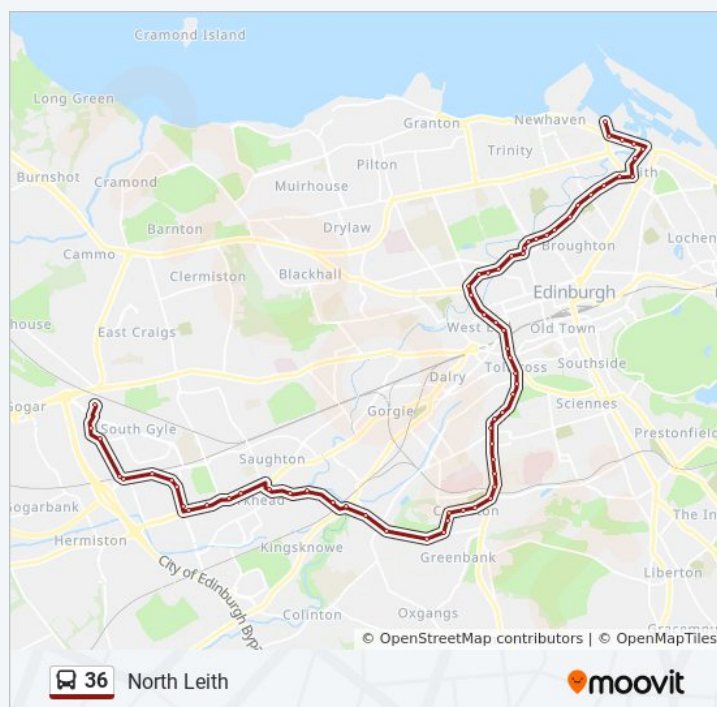

Morningside Station, Morningside

Springvalley Gardens, Morningside

Morningside Place, Morningside

Churchhill, Morningside

Holy Corner, Bruntsfield

Sunday	08:04 - 19:39
Monday	05:55 - 21:46
Tuesday	05:55 - 21:46
Wednesday	05:55 - 21:46
Thursday	05:55 - 21:46
Friday	05:55 - 21:46
Saturday	06:44 - 21:46

36 bus Info

Direction: North Leith

Stops: 67

Trip Duration: 85 min

Line Summary:

Bruntsfield Place, Bruntsfield

Viewforth, Bruntsfield

Whitehouse Loan, Bruntsfield