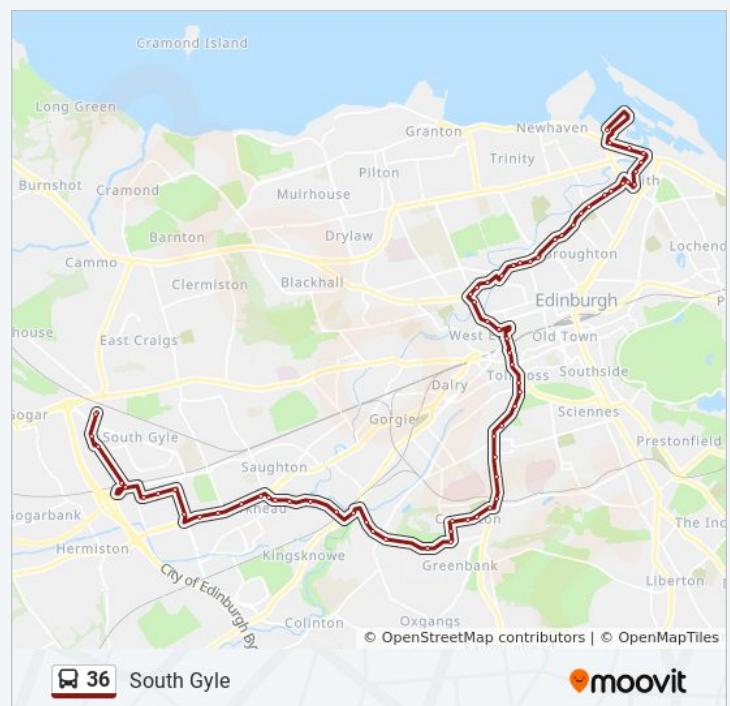

Sighthill Gardens, Sighthill

Napier University (Sighthill), Sighthill

Napier University (Sighthill), Sighthill

Direction: South Gyle

69 stops

[VIEW LINE SCHEDULE](#)

Ocean Terminal, North Leith
Commercial Street, North Leith
Victoria Quay, North Leith
Sandport Street, North Leith
The Shore, Leith
Parliament Street, Leith
St Anthony Street, Leith
Junction Place, Leith
Swanfield, Bonnington
Stanwell Street, Bonnington
Anderson Place, Bonnington
Bonnington Toll, Pilrig
Redbraes Place, Pilrig
Broughton Primary, Broughton
Beaverhall Road, Broughton
Logie Green Road, Broughton
Logan Street, Canonmills
Eyre Terrace, New Town
Perth Street, New Town
Edinburgh Academy, New Town
Hamilton Place, Stockbridge
Carlton Street, Stockbridge
Ann Street, Stockbridge
Comely Bank Avenue, Stockbridge
Dean Bridge, Dean
Drumsheugh Place, West End
Queensferry Street, West End
Lothian Road, West End
Usher Hall, West End
Bread Street, Fountainbridge

36 bus Time Schedule

South Gyle Route Timetable:

Sunday	09:05 - 17:20
Monday	05:59 - 18:40
Tuesday	05:59 - 18:40
Wednesday	05:59 - 18:40
Thursday	05:59 - 18:40
Friday	05:59 - 18:40
Saturday	07:40 - 18:39

36 bus Info

Direction: South Gyle

Stops: 69

Trip Duration: 85 min

Line Summary:

Home Street, Tollcross

Leven Street, Tollcross

Whitehouse Loan, Bruntsfield