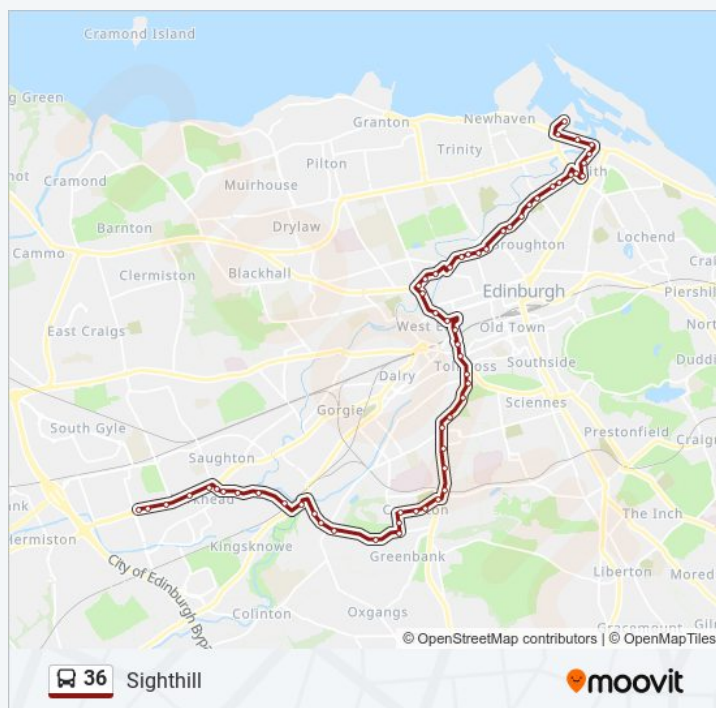

Carlton Street, Stockbridge

Ann Street, Stockbridge

Comely Bank Avenue, Stockbridge

Dean Bridge, Dean

Drumsheugh Place, West End

Queensferry Street, West End

36 bus Time Schedule

Sighthill Route Timetable:

Line Summary:

Lothian Road, West End

Usher Hall, West End

Bread Street, Fountainbridge

Home Street, Tollcross

Leven Street, Tollcross

Whitehouse Loan, Bruntsfield

Bruntsfield Place, Bruntsfield