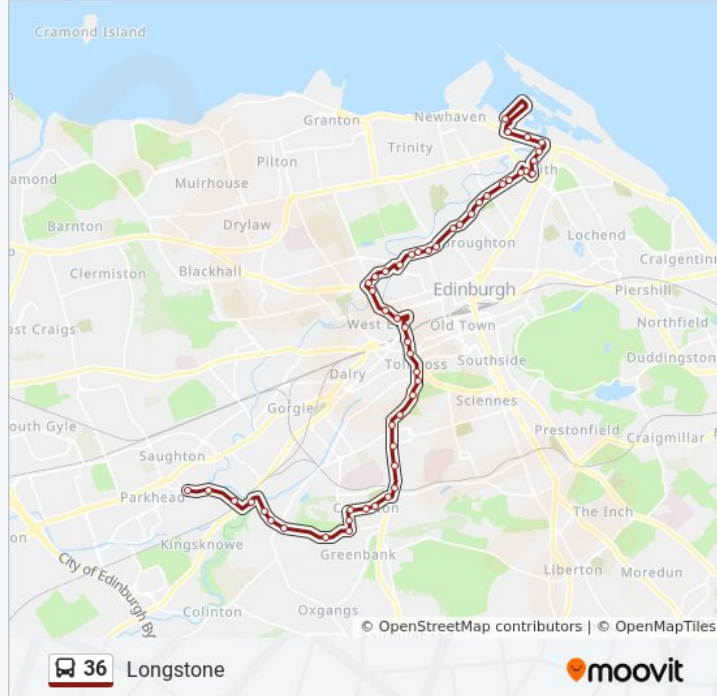

Ann Street, Stockbridge

Comely Bank Avenue, Stockbridge

Dean Bridge, Dean

Drumsheugh Place, West End

Queensferry Street, West End

Lothian Road, West End

Usher Hall, West End

Bread Street, Fountainbridge

Home Street, Tollcross

Leven Street, Tollcross

Whitehouse Loan, Bruntsfield

Bruntsfield Place, Bruntsfield

Holy Corner, Bruntsfield

Churchhill, Morningside

Springvalley Gardens, Morningside

Morningside Station, Morningside

Morningside Drive, Morningside

Dalhousie Terrace, Morningside

St Fillans Terrace, Morningside

St Clair Terrace, Morningside

Craiglea Drive, Morningside

Greenbank Drive, Morningside

The Steils, Craiglockhart

Glenlockhart Bank, Craiglockhart

Craiglockhart Drive, Craiglockhart

Craiglockhart Church, Craiglockhart

Water Of Leith Centre, Slateford

Inglis Green Road, Longstone

Longstone Park, Longstone

Longstone Crescent, Longstone

Direction: North Leith

67 stops

36 bus Time Schedule

North Leith Route Timetable: