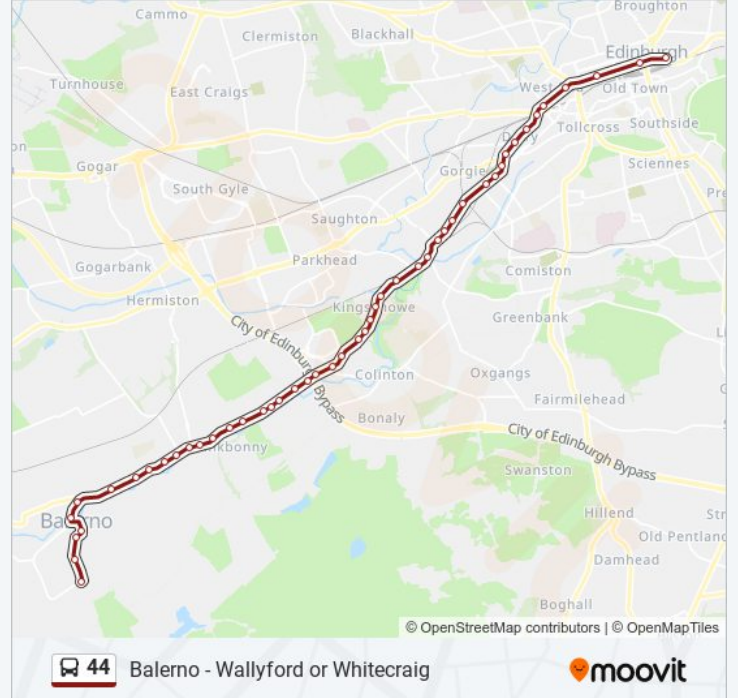

Caledonian Village, Dalry

Haymarket Station, Haymarket

West Maitland Street, Haymarket

Shandwick Place, West End

Princes Street (West), Edinburgh

Princes Street (Waverley Steps), Edinburgh

St Andrew's House, Edinburgh

Direction: Haymarket

43 stops

[VIEW LINE SCHEDULE](#)

Cockburn Crescent, Balerno

Marchbank Drive, Balerno

Balerno Main Street, Balerno

Bavelaw Gardens, Balerno

Balerno High School, Balerno