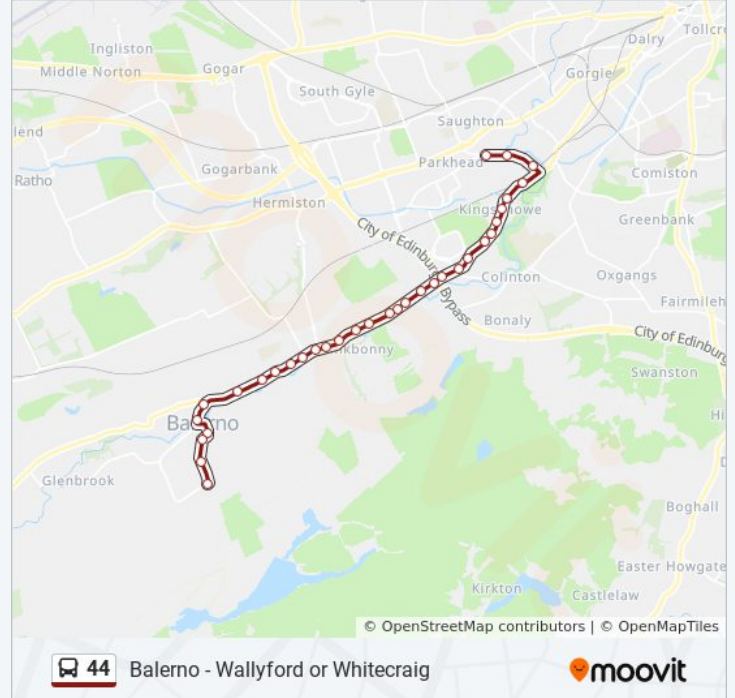

Currie Library, Currie

Easter Currie Court, Currie

Bryce Road, Currie

Nether Currie, Currie

Muir Wood Road, Currie

Juniper Avenue, Juniper Green

Juniperlee, Juniper Green

Baberton Avenue, Juniper Green

Juniper Green Kirk, Juniper Green

Foulis Crescent, Juniper Green

Muirend Avenue, Colinton

Spylaw Park, Colinton

Spylaw Bank Road, Kingsknowe

Hailes Grove, Kingsknowe

Kingsknowe Road South, Kingsknowe

Dovecot Park, Kingsknowe

Kingsknowe Park, Kingsknowe

Dovecot Grove, Kingsknowe

Redhall View, Kingsknowe

Inglis Green Road, Longstone

Longstone Park, Longstone

Longstone Crescent, Longstone

44 Balerno - Wallyford or Whitecraig

Direction: Wallyford

96 stops

[VIEW LINE SCHEDULE](#)

Cockburn Crescent, Balerno

Marchbank Drive, Balerno

Balerno Main Street, Balerno

Bavelaw Gardens, Balerno

Balerno High School, Balerno

Lanark Road West, Balerno

Newmills Road, Currie

44 bus Time Schedule

Wallyford Route Timetable:

Sunday	05:23 - 23:12
Monday	05:00 - 23:12
Tuesday	05:00 - 23:12
Wednesday	05:00 - 23:12
Thursday	05:00 - 23:12
Friday	05:00 - 23:12
Saturday	05:18 - 23:12