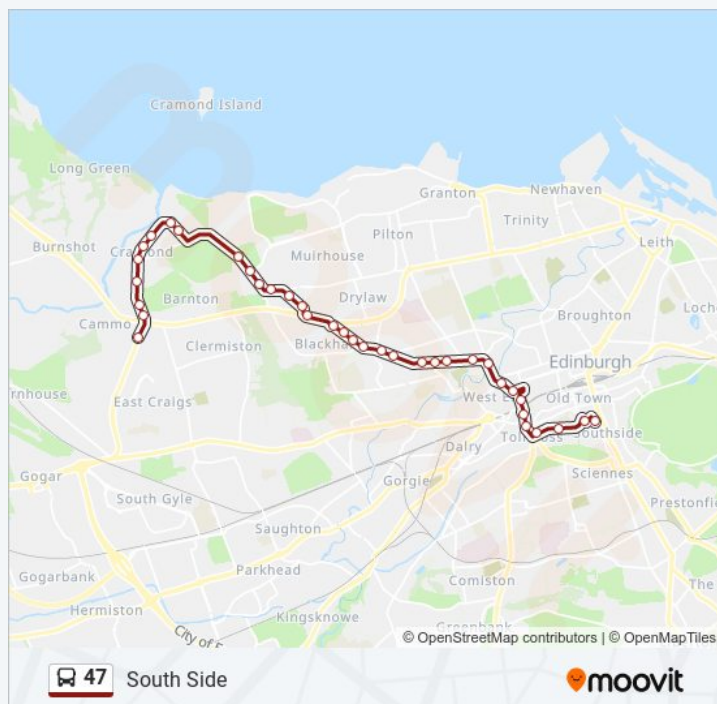

Stewart's Melville, Orchard Brae

Learmonth Terrace, Orchard Brae

47 bus Time Schedule

South Side Route Timetable:

Sunday	20:02
Monday	18:05 - 19:34
Tuesday	18:05 - 19:34
Wednesday	18:05 - 19:34
Thursday	18:05 - 19:34
Friday	18:05 - 19:34
Saturday	18:35 - 19:43

47 bus Info

Direction: South Side

Stops: 36

Trip Duration: 43 min

Line Summary:

Dean Bridge, Dean

Drumsheugh Place, West End

Queensferry Street, West End