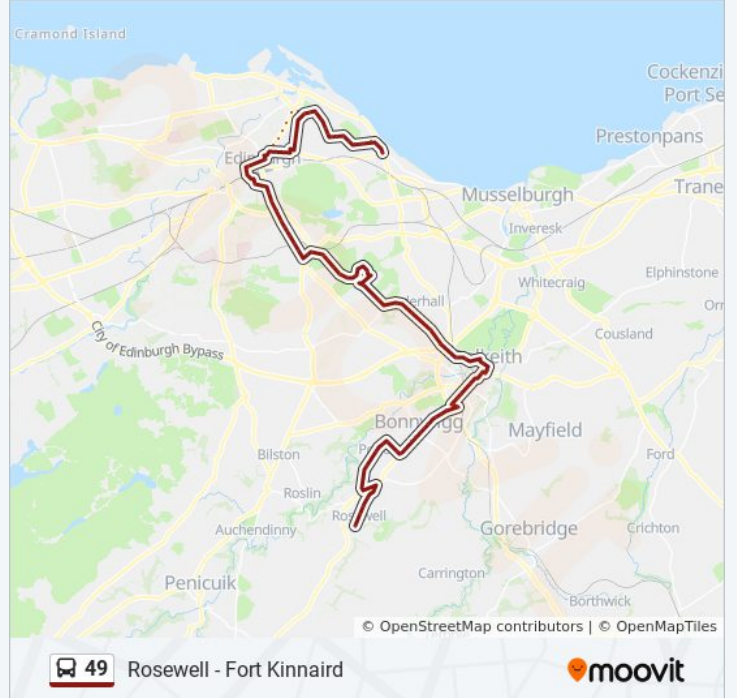

Duke Street, Leith

Vanburgh Place, Leith Links

Somerset Place, Leith Links

Gladstone Place, Restalrig

Ryehill Terrace, Restalrig

Restalrig Circus, Restalrig

Lochend Avenue, Restalrig

Sleigh Drive, Restalrig

Bryce Avenue, Craigentinny

Portobello Road, Craigentinny

### Direction: Edinburgh Royal Infirmary

57 stops

[VIEW LINE SCHEDULE](#)

Fort Kinnaird, Newcraighall

Fort Kinnaird East, Newcraighall

Milton Link, Magdalene

Corbiewynd, Magdalene

Parrotshot, Magdalene