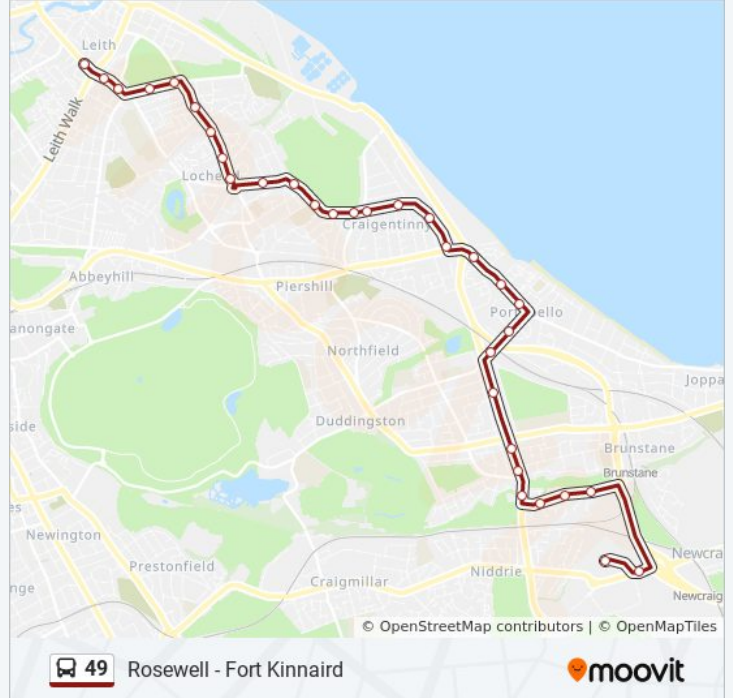

Sleigh Drive, Restalrig

Lochend Avenue, Restalrig

Restalrig Circus, Restalrig

Ryehill Terrace, Restalrig

Summerfield Place, Leith Links

Somerset Place, Leith Links

Duke Street, Leith

Academy Street, Leith

Kirkgate Centre, Leith

**Direction: Newcraighall**

57 stops

[VIEW LINE SCHEDULE](#)

Royal Infirmary, Edinburgh Royal Infirmary

Rh Sick Children, Edinburgh Royal Infirmary

Craigmillar Castle Road, Little France