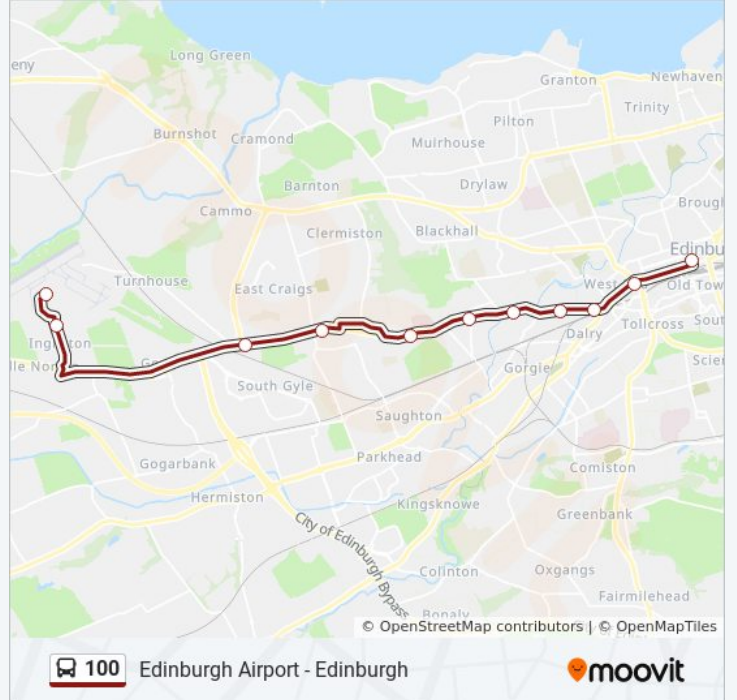

100 bus time schedules and route maps are available in an offline PDF at moovitapp.com. Use the [Moovit App](#) to see live bus times, train schedule or subway schedule, and step-by-step directions for all public transit in Scotland.

[About Moovit](#) • [MaaS Solutions](#) • [Supported Countries](#) • [Mooviter Community](#)

© 2024 Moovit - All Rights Reserved

Check Live Arrival Times