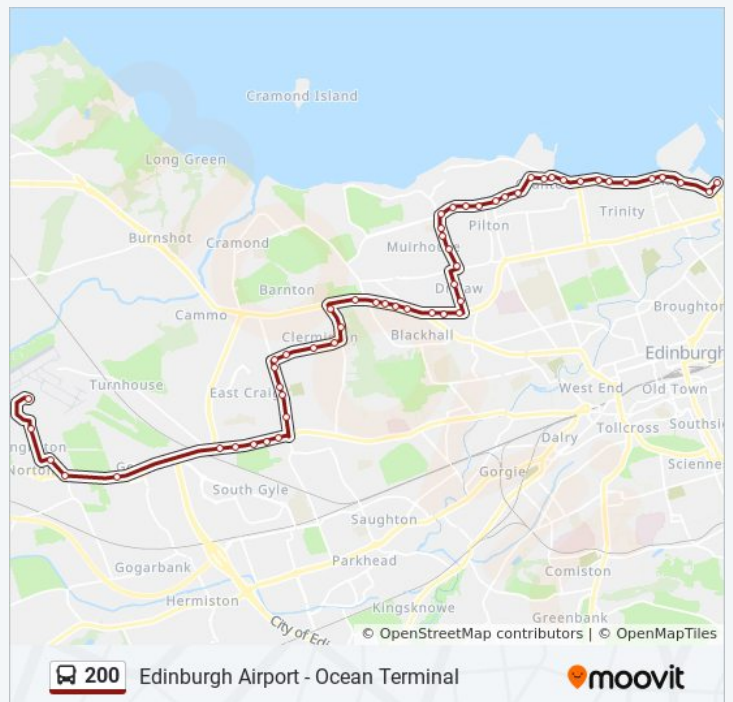

Clermiston Crescent, Clermiston

Drum Brae Hub, Clermiston

Drum Brae Drive, Clermiston

## 200 bus Info

**Direction:** Edinburgh Airport

**Stops:** 54

**Trip Duration:** 51 min

**Line Summary:**

Drum Brae North, Clermiston

Duart Crescent, East Craigs

Drum Brae Park, East Craigs