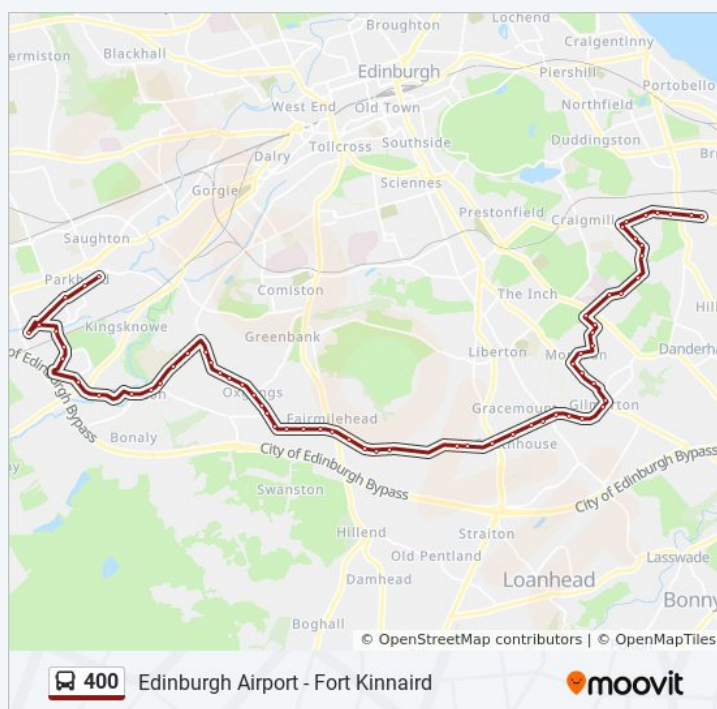

Trip Duration: 48 min

Line Summary:

Winton Drive, Fairmilehead
Frogston Avenue, Fairmilehead
Fairmilehead Crossroads, Fairmilehead
Fairmile Avenue, Swanston
Caiystane View, Swanston
Swanston Road, Swanston
New Swanston, Swanston
Cockit Hat, Oxfangs
Oxfangs Library, Oxfangs
Oxfangs Avenue, Oxfangs
Oxfangs Terrace, Firrhill
Colinton Mains Road, Firrhill
Colinton Mains Loan, Firrhill
Oxfangs Primary School, Firrhill
Firrhill High School, Firrhill
Elliot Road, Firrhill
Redford Barracks, Colinton
Merchiston Castle School, Colinton
Rustic Cottages, Colinton
Colinton Village, Colinton
Spylaw Bank, Colinton
Viewfield Road, Wester Hailes
Clovenstone Road, Wester Hailes
Wester Hailes Park, Wester Hailes
Hailesland Place, Wester Hailes
Murrayburn Park, Wester Hailes
Westside Plaza, Wester Hailes
Dumbryden Gardens, Wester Hailes
Parkhead Crescent, Wester Hailes
Parkhead Drive, Longstone