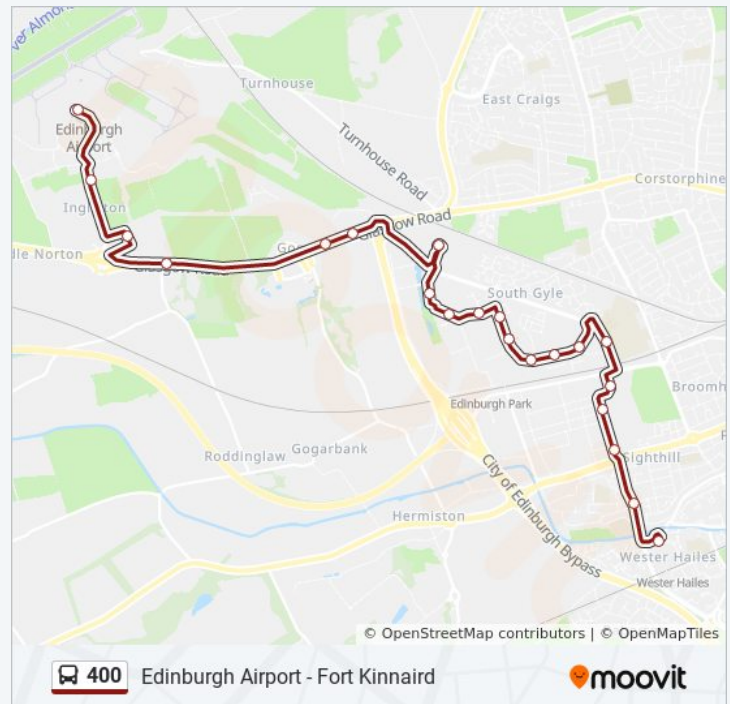

Direction: Wester Hailes

22 stops

[VIEW LINE SCHEDULE](#)

Airport, Edinburgh Airport
Airport Hotel, Ingliston
Ingliston Park & Ride, Ingliston
Gogarstone Road, Gogar
Gogarburn A8, Gogar
Gogar Roundabout, Gogar
Gyle Roundabout, South Gyle
Gyle Centre, South Gyle
Lochside Crescent, Edinburgh Park
Lochside Place, Edinburgh Park
Redheughs Avenue, South Gyle
Drummond House, South Gyle
Teviot House, South Gyle
South Gyle Crescent Lane, South Gyle
South Gyle Trade Park, South Gyle
Gyle Square, South Gyle
Forrester High School, South Gyle
Edinburgh College (Sighthill), Sighthill
Bankhead Medway, Sighthill
Bankhead Loan, Sighthill
Calder Drive, Calders
Westside Plaza, Wester Hailes

400 bus Time Schedule

Wester Hailes Route Timetable:

Sunday	Not Operational
Monday	09:19 - 15:41
Tuesday	09:19 - 15:41
Wednesday	09:19 - 15:41
Thursday	09:19 - 15:41
Friday	09:19
Saturday	Not Operational

400 bus Info

Direction: Wester Hailes

Stops: 22

Trip Duration: 16 min

Line Summary:

400 bus time schedules and route maps are available in an offline PDF at moovitapp.com. Use the [Moovit App](#) to see live bus times, train schedule or subway schedule, and step-by-step directions for all public transit in Scotland.

[About Moovit](#) • [MaaS Solutions](#) • [Supported Countries](#) • [Mooviter Community](#)

© 2024 Moovit - All Rights Reserved

Check Live Arrival Times