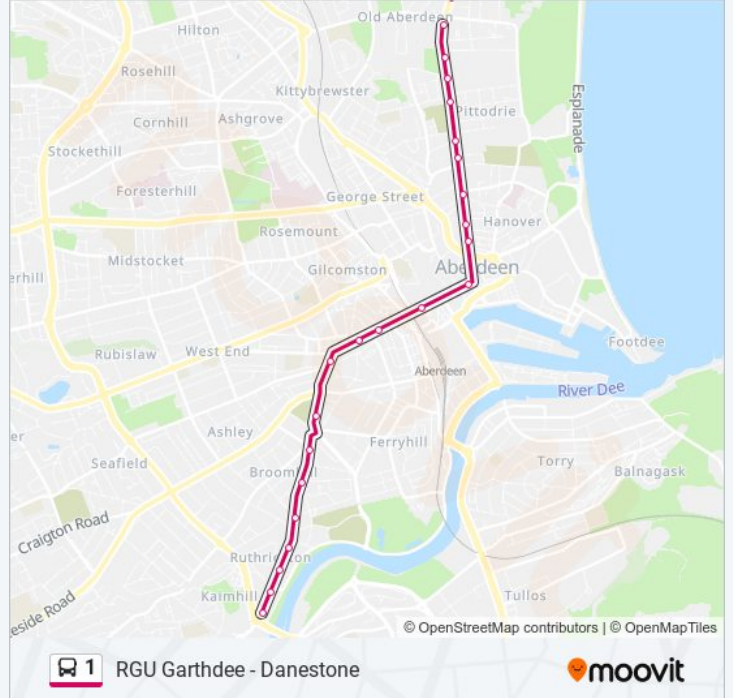

### 1 bus Info

**Direction:** Aberdeen

**Stops:** 34

**Trip Duration:** 29 min

**Line Summary:**

Seaton Place, Seaton

Seaton Drive, Seaton

School Road, Pittodrie

Lord Hay's Road, Seaton

Seaton Place, Seaton

Seaton Drive, Seaton

School Road, Pittodrie

Regent Walk, Pittodrie

University Road, Pittodrie

Orchard Street, Pittodrie

St Peter Street, Pittodrie

Holburn Junction, Aberdeen

Nellfield Place, Holburn

Broomhill Road, Holburn

Balmoral Road, Holburn

Gairn Terrace, Holburn

Riverside Terrace, Holburn

Ruthrieston Place, Garthdee

Ruthrieston Road, Garthdee

Bridge Of Dee Court, Garthdee

1 bus time schedules and route maps are available in an offline PDF at [moovitapp.com](https://moovitapp.com). Use the Moovit App to see live bus times, train schedule or subway schedule, and step-by-step directions for all public transit in Scotland.