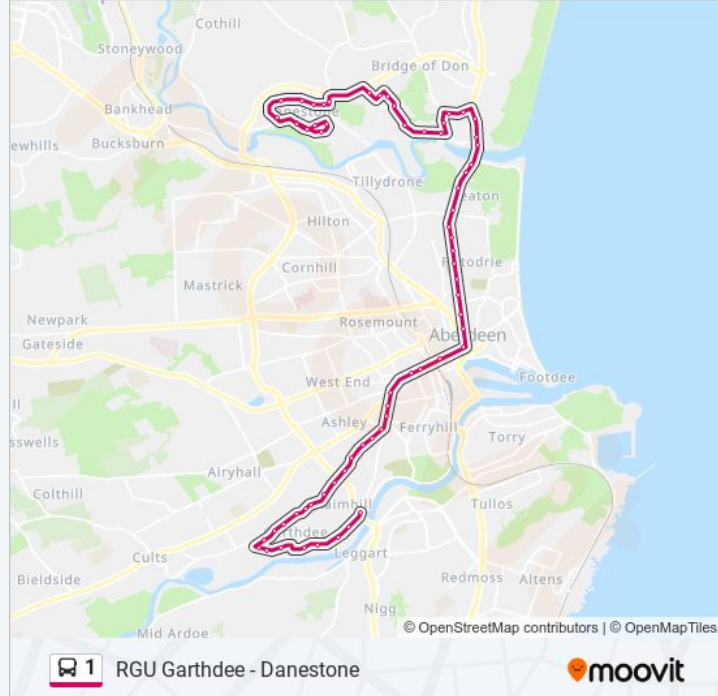

Seaton Place, Seaton

Lord Hay's Road, Seaton

Beach Esplanade, Seaton

Donmouth Road, Bridge Of Don

Balgownie Road, Bridge Of Don

Hutcheon Gardens, Bridge Of Don

Broadfold Drive, Bridge Of Don

Fraserfield Gardens, Bridge Of Don

Danestone Terrace, Bridge Of Don

Balgownie Road, Bridge Of Don

Kinord Circle, Bridge Of Don

Balgownie Drive, Bridge Of Don

Harehill Road, Bridge Of Don

Bodachra Place, Bridge Of Don

Barbour Brae, Bridge Of Don

The Parkway, Bridge Of Don

Fairview Street, Danestone

Fairview Crescent, Danestone

Fairview Brae, Danestone

Fairview Way, Danestone

Fairview Road, Danestone

Fairview Grange, Danestone

Wallacebrae Road, Danestone

Fairview Brae, Danestone

Laurel Terrace, Danestone

Laurel Road, Danestone

Laurel Place, Danestone

Wallacebrae Road, Danestone