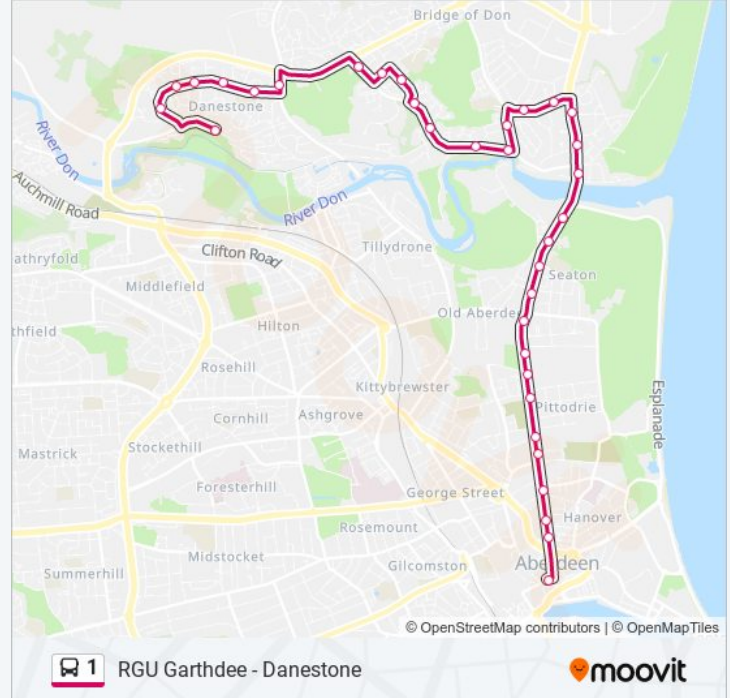

### Direction: Aberdeen

34 stops

[VIEW LINE SCHEDULE](#)

- Wallacebrae Road, Danestone
- Fairview Grange, Danestone
- Wallacebrae Terrace, Danestone
- Fairview Road, Danestone
- Fairview Way, Danestone
- Fairview Brae, Danestone
- Fairview Street, Danestone
- The Parkway, Bridge Of Don
- Barbour Brae, Bridge Of Don
- Bodachra Place, Bridge Of Don
- Bodachra Road, Bridge Of Don
- Balgownie Drive, Bridge Of Don
- Kinord Circle, Bridge Of Don
- Balgownie Road, Bridge Of Don
- Danestone Terrace, Bridge Of Don
- Fraserfield Gardens, Bridge Of Don
- Broadfold Drive, Bridge Of Don
- Hutcheon Gardens, Bridge Of Don
- Balgownie Crescent, Bridge Of Don
- Donmouth Road, Bridge Of Don
- Beach Esplanade, Seaton
- Lord Hay's Road, Seaton

### 1 bus Info

**Direction:** Aberdeen

**Stops:** 34

**Trip Duration:** 29 min

**Line Summary:**

Seaton Place, Seaton

Seaton Drive, Seaton

School Road, Pittodrie

Regent Walk, Pittodrie

University Road, Pittodrie

Orchard Street, Pittodrie

St Peter Street, Pittodrie

Erroll Street, Pittodrie

Urquhart Road, Pittodrie

Jasmine Terrace, Aberdeen

Mealmarket Street, Aberdeen

### Direction: Aberdeen

28 stops

[VIEW LINE SCHEDULE](#)

Bridge Of Dee Court, Garthdee

Bridge Of Dee, Garthdee

Snowsports Centre, Garthdee

Craigievar Road, Garthdee

Robert Gordon University, Garthdee