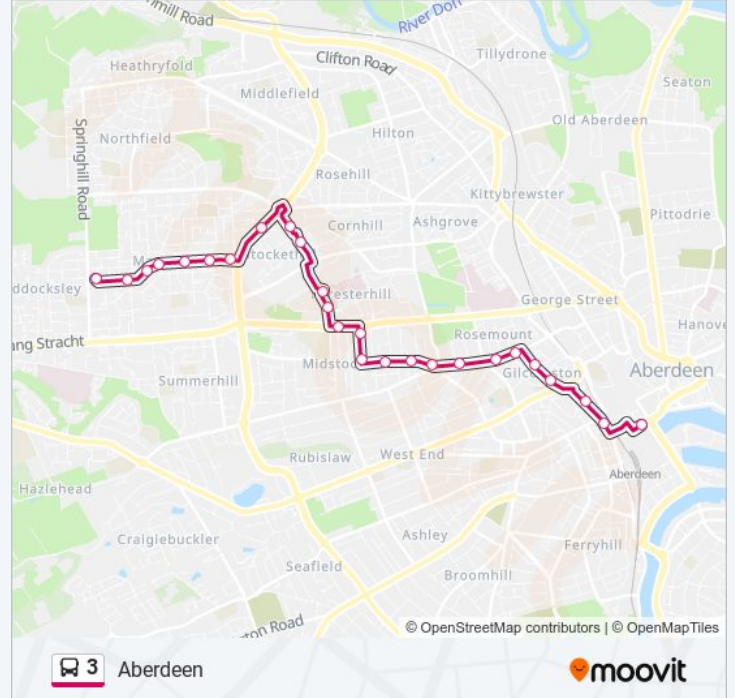

Use the Moovit App to find the closest 3 bus station near you and find out when is the next 3 bus arriving.

**Direction: Aberdeen**

26 stops

[VIEW LINE SCHEDULE](#)

- Findhorn Place, Mastrick
- Fernhill Drive, Mastrick
- Mastrick Shops, Mastrick
- Mastrick Land, Mastrick
- Derry Place, Mastrick
- Derry Avenue, Mastrick
- Long Walk Road, Mastrick
- Stocket Parade, Stockethill
- Oldcroft Terrace, Stockethill
- Ashgrove Place, Stockethill
- Aberdeen Royal Infirmary, Westburn
- Foresterhill Health Centre, Westburn
- Raeden Avenue, Westburn
- Westburn Road, Westburn
- Midstocket Road, Midstocket
- Hosefield Avenue, Midstocket
- Hosefield Road, Midstocket
- Mile End Lane, Midstocket
- Belvidere Street, Rosemount
- Short Loanings, Rosemount
- Richmond Terrace, Rosemount

**3 bus Info**

**Direction:** Aberdeen

**Stops:** 26

**Trip Duration:** 20 min

**Line Summary:**

Baker Street, Rosemount

Gilcomston Park, Rosemount

Union Terrace Gardens, Aberdeen

Bridge Street, Aberdeen

Guild Street, Aberdeen

### Direction: Aberdeen

27 stops

[VIEW LINE SCHEDULE](#)

Cove Circle, Cove Bay

Creel Place, Cove Bay

Cove Crescent, Cove Bay

Earns Heugh Circle, Cove Bay

Whitehills Rise, Cove Bay