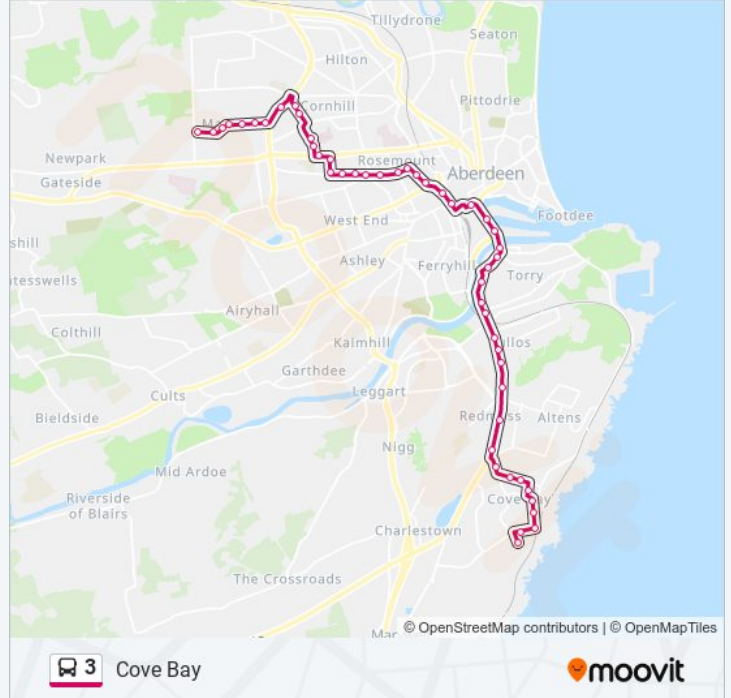

### 3 bus Info

**Direction:** Cove Bay

**Stops:** 49

**Trip Duration:** 47 min

**Line Summary:**

Belvidere Street, Rosemount

Short Loanings, Rosemount

Richmond Terrace, Rosemount

Altens Farm Road, Nigg

Redmoss Park, Redmoss

Souter Head Road, Altens

Strathburn Street, Cove Bay

Strathburn Street, Cove Bay

Marchmont Street, Cove Bay

Loirston Manor, Cove Bay

Allan Park, Cove Bay

Loirston Place, Cove Bay

Cove Road, Cove Bay

Cove Court, Cove Bay

Cove Circle, Cove Bay

**Direction: Mastrick**

**3 bus Time Schedule**

49 stops

[VIEW LINE SCHEDULE](#)