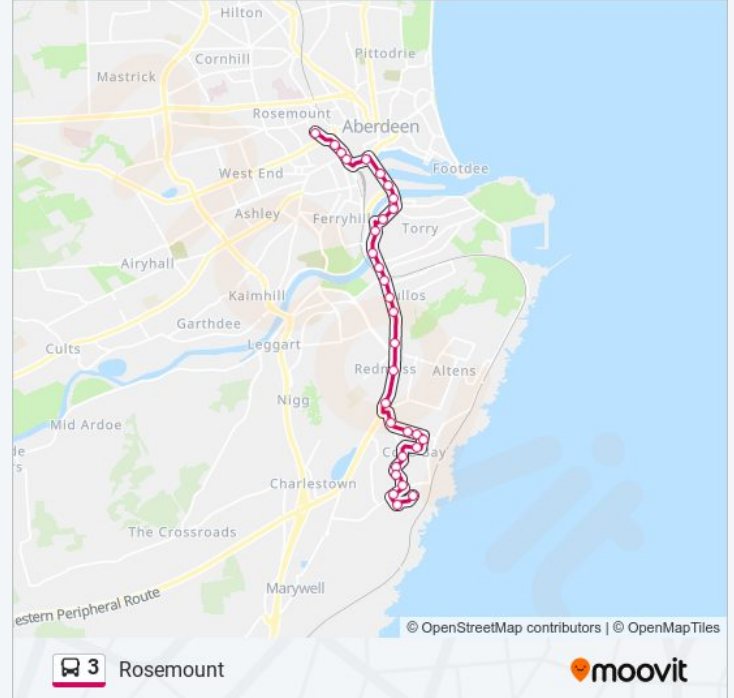

Walker Place, Torry

Walker Lane, Torry

South Esplanade West, Torry

Poynernook Road, Aberdeen

Palmerston Road, Aberdeen

Guild Street, Aberdeen

Bridge Street, Aberdeen

Union Terrace Gardens, Aberdeen

Wallace Statue, Aberdeen

Gilcomston Park, Rosemount

3 bus time schedules and route maps are available in an offline PDF at [moovitapp.com](https://moovitapp.com). Use the Moovit App to see live bus times, train schedule or subway schedule, and step-by-step directions for all public transit in Scotland.