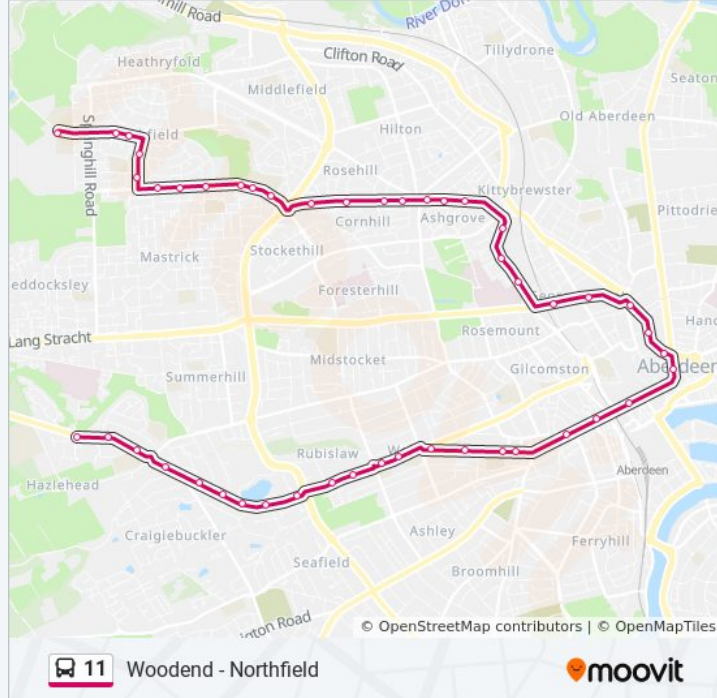

Direction: Northfield

45 stops

[VIEW LINE SCHEDULE](#)

- Hazlehead Gardens, Woodend
- Woodend Crescent, Woodend
- Provost Graham Avenue, Hazlehead
- Hazledene Road, Hazlehead
- Northburn Avenue, Rubislaw
- Angusfield Avenue, Rubislaw
- Hill Of Rubislaw, Rubislaw
- Viewfield Road, Rubislaw
- Royfold Crescent, Rubislaw
- Bayview Road, Aberdeen
- Royal Court, Aberdeen
- Forest Road, Aberdeen
- Queen's Gardens, Aberdeen
- Queen's Cross Church, Aberdeen
- Prince Arthur Street, Aberdeen
- Rubislaw Place, Aberdeen
- Holburn Junction, Aberdeen
- Langstane Kirk, Aberdeen

Ashgrove Court, Hilton

Ash-Hill Drive, Ashgrove

Cairncry Crescent, Ashgrove

Cairnview Crescent, Cornhill

Plane Tree Road, Cornhill

Granitehill Place, Northfield

Hawthorn Crescent, Northfield

Long Walk Road, Northfield

Kettlehills Crescent, Northfield

Whin Park Road, Northfield

Upper Mastrick Way, Northfield

Byron Terrace, Northfield

Deansloch Crescent, Northfield

Hutton Place, Northfield

Brebner Terrace, Northfield

Howes Road, Northfield

Direction: Woodend

48 stops

[VIEW LINE SCHEDULE](#)

Howes Road, Northfield

Springhill Road, Northfield

11 bus Time Schedule

Woodend Route Timetable:

Sunday	7:15 AM - 9:53 PM
Monday	5:28 AM - 11:04 PM
Tuesday	5:28 AM - 11:04 PM
Wednesday	5:28 AM - 11:04 PM