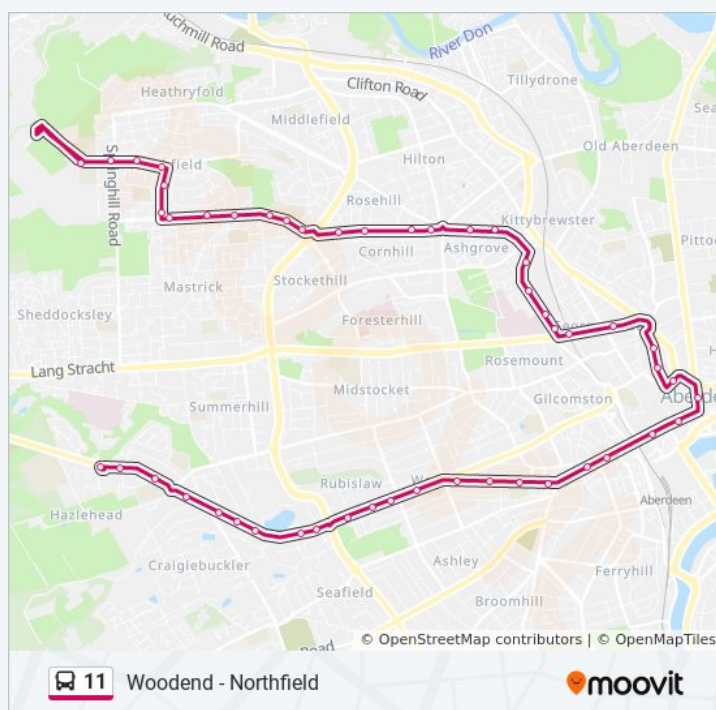

Seamount Road, Aberdeen

Broad Street, Aberdeen

Adelphi, Aberdeen

St Nicholas Kirk, Aberdeen

Music Hall, Aberdeen

Langstane Kirk, Aberdeen

Holburn Junction, Aberdeen

Rubislaw Place, Aberdeen

Prince Arthur Street, Aberdeen

Queen's Cross Church, Aberdeen

Thursday

5:28 AM - 11:04 PM

Friday

5:28 AM - 11:04 PM

Saturday

5:38 AM - 11:04 PM

11 bus Info

Direction: Woodend

Stops: 48

Trip Duration: 45 min

Line Summary:

Queen's Gardens, Aberdeen

Forest Avenue, Aberdeen

Royal Court, Aberdeen

Bayview Road, Aberdeen

Royfold Crescent, Rubislaw

Viewfield Road, Rubislaw

Hill Of Rubislaw, Rubislaw

Westholme Avenue, Rubislaw

Northburn Avenue, Rubislaw

Hazledene Road, Hazlehead

Provost Graham Avenue, Hazlehead