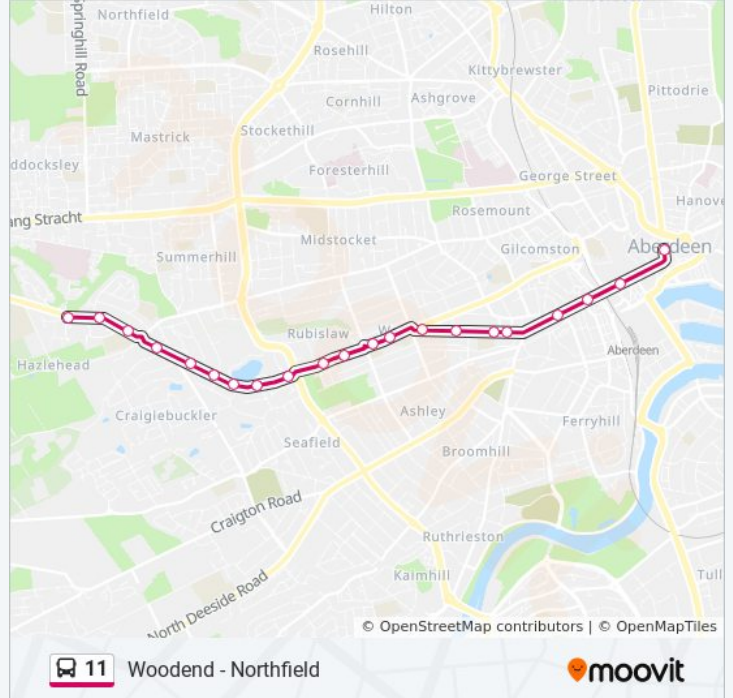

Woodend - Northfield

Get The App

The 11 bus line (Woodend - Northfield) has 3 routes. For regular weekdays, their operation hours are:
 (1) Aberdeen: 6:25 AM(2) Northfield: 5:50 AM - 11:23 PM(3) Woodend: 5:28 AM - 11:04 PM
 Use the Moovit App to find the closest 11 bus station near you and find out when is the next 11 bus arriving.

Direction: Aberdeen

21 stops

[VIEW LINE SCHEDULE](#)

- Hazlehead Gardens, Woodend
- Woodend Crescent, Woodend
- Provost Graham Avenue, Hazlehead
- Hazledene Road, Hazlehead
- Northburn Avenue, Rubislaw
- Angusfield Avenue, Rubislaw
- Hill Of Rubislaw, Rubislaw
- Viewfield Road, Rubislaw
- Royfold Crescent, Rubislaw
- Bayview Road, Aberdeen
- Royal Court, Aberdeen
- Forest Road, Aberdeen
- Queen's Gardens, Aberdeen
- Queen's Cross Church, Aberdeen
- Prince Arthur Street, Aberdeen
- Rubislaw Place, Aberdeen
- Holburn Junction, Aberdeen
- Langstane Kirk, Aberdeen
- Music Hall, Aberdeen
- St Nicholas Kirk, Aberdeen
- Broad Street, Aberdeen

11 bus Time Schedule

Aberdeen Route Timetable:

Sunday	Not Operational
Monday	6:25 AM
Tuesday	6:25 AM
Wednesday	6:25 AM
Thursday	6:25 AM
Friday	6:25 AM
Saturday	6:25 AM - 7:10 PM

11 bus Info

Direction: Aberdeen
Stops: 21
Trip Duration: 15 min
Line Summary:

Direction: Northfield

45 stops

[VIEW LINE SCHEDULE](#)

- Hazlehead Gardens, Woodend
- Woodend Crescent, Woodend
- Provost Graham Avenue, Hazlehead
- Hazledene Road, Hazlehead
- Northburn Avenue, Rubislaw
- Angusfield Avenue, Rubislaw
- Hill Of Rubislaw, Rubislaw
- Viewfield Road, Rubislaw
- Royfold Crescent, Rubislaw
- Bayview Road, Aberdeen
- Royal Court, Aberdeen
- Forest Road, Aberdeen
- Queen's Gardens, Aberdeen
- Queen's Cross Church, Aberdeen
- Prince Arthur Street, Aberdeen
- Rubislaw Place, Aberdeen
- Holburn Junction, Aberdeen
- Langstane Kirk, Aberdeen