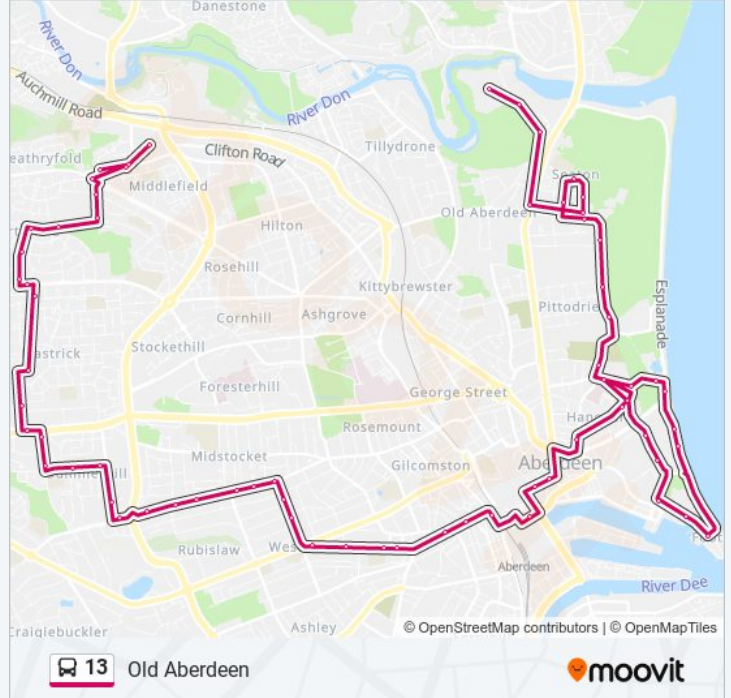

Upper Mastrick Way, Northfield

Tay Road, Mastrick

Mastrick Shops, Mastrick

Burnbrae Avenue, Mastrick

Fernhill Drive, Summerhill

Lang Stracht, Summerhill

Eday Road, Summerhill

13 bus Time Schedule

Old Aberdeen Route Timetable:

Sunday	08:30 - 22:54
Monday	17:00 - 23:00
Tuesday	17:00 - 23:00
Wednesday	17:00 - 23:00
Thursday	17:00 - 23:00
Friday	17:00 - 23:00
Saturday	06:55 - 23:00

13 bus Info

Direction: Old Aberdeen

Stops: 68

Trip Duration: 66 min

Line Summary:

Sanday Road, Summerhill
Summerhill Road, Summerhill
Rosewell Place, Summerhill
King's Cross Avenue, Aberdeen
Anderson Drive, Aberdeen
Woodhill Road, Aberdeen
Woodstock Road, Aberdeen
Richmondhill Road, Aberdeen
Richmondhill Court, Aberdeen
Fountainhall Road, Aberdeen
Hamilton Place, Aberdeen
Desswood Place, Aberdeen
Queen's Cross Church, Aberdeen
Prince Arthur Street, Aberdeen
Rubislaw Place, Aberdeen
Holburn Junction, Aberdeen
Langstane Kirk, Aberdeen
Music Hall, Aberdeen
Bridge Street, Aberdeen
Guild Street, Aberdeen
Adelphi, Aberdeen
Castle Street, Aberdeen
Princes Street, Aberdeen
Links Road, Sea Beach
Constitution Street, Sea Beach
Urquhart Terrace, Aberdeen
Urquhart Road, Sea Beach
Beach Ballroom, Sea Beach
Beach Boulevard, Sea Beach
Beach Boulevard, Sea Beach
Beach Esplanade, Sea Beach
York Street, Footdee
Halls Quay, Footdee

Wellington Street, Footdee

Queens Links Leisure Park, Sea Beach

Cotton Street, Sea Beach

Constitution Street, Sea Beach

Seaforth Road, Pittodrie

Pittodrie Street, Seaton

Pittodrie Place, Seaton

Regent Walk, Seaton