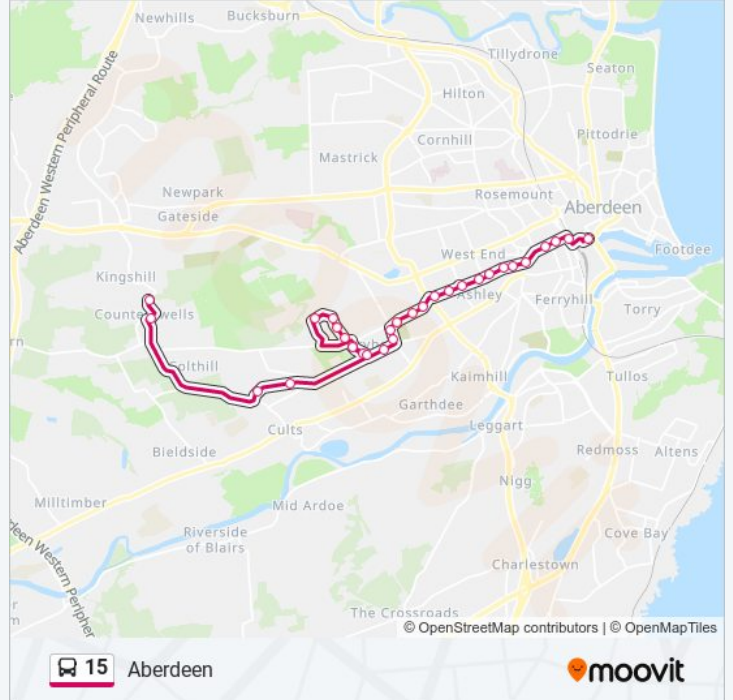

**Direction: Aberdeen**

23 stops

[VIEW LINE SCHEDULE](#)

- Countesswells Close, Airyhall
- Pinewood Avenue, Airyhall
- Countesswells Terrace, Airyhall
- Airyhall Crescent, Airyhall
- Airyhall Terrace, Airyhall
- Braeside Place, Airyhall
- Springbank Cemetery, Airyhall
- Library, Airyhall
- Viewfield Avenue, Seafield
- Seafield Drive West, Seafield
- Mayfield Gardens, Seafield
- Cromwell Gardens, Mannofield
- Burns Road, Mannofield
- Union Grove Lane, Mannofield
- St Swithin Street, Mannofield
- Claremont Place, Holburn
- Albyn Grove, Holburn
- Union Grove, Holburn
- Holburn Junction, Holburn
- Langstane Kirk, Aberdeen
- Music Hall, Aberdeen
- Bridge Street, Aberdeen

**15 bus Time Schedule**

Aberdeen Route Timetable:

Sunday	20:12
Monday	20:12
Tuesday	20:12
Wednesday	20:12
Thursday	20:12
Friday	20:12
Saturday	20:12

**15 bus Info**

**Direction:** Aberdeen

**Stops:** 23

**Trip Duration:** 21 min

### Direction: Aberdeen

16 stops

[VIEW LINE SCHEDULE](#)

Grampian Court, Torry  
Balnagask Circle, Torry  
Rockall Road, Torry  
Ladywell Place, Torry  
Gregness Gardens, Torry  
Kirkhill Lane, Torry  
Fernie Brae, Torry  
Wellington Road, Torry  
Balnagask Road, Torry  
Polwarth Road, Torry  
Grampian Place, Torry  
Walker Place, Torry  
Walker Lane, Torry  
Poynerook Road, Aberdeen  
Palmerston Road, Aberdeen  
Guild Street, Aberdeen

**15 bus Info**

**Direction:** Torry

**Stops:** 41

Seafield Drive West, Seafield

Mayfield Gardens, Seafield

Cromwell Gardens, Mannofield

Burns Road, Mannofield

Union Grove Lane, Mannofield