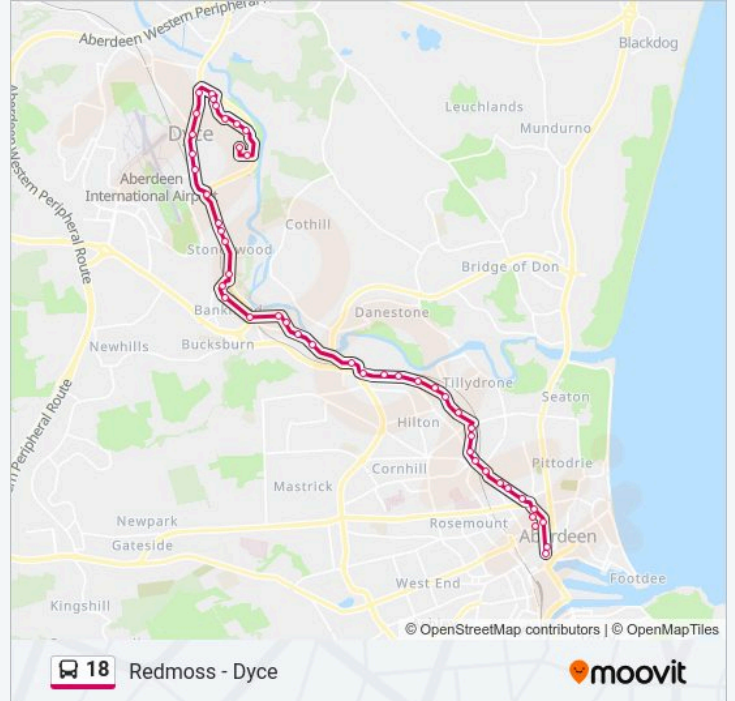

Goodhope Park, Bucksburn

Persley Den Drive, Persley

Mugiemoss Road, Woodside

Smithfield Lane, Woodside

Anderson Road, Woodside

Deer Road, Woodside

Grandholm Street, Woodside

Don Street, Woodside

Barron Street, Woodside

Burnett Place, Kittybrewster

Lilybank Place, Kittybrewster

Northern Hotel, Kittybrewster

Ashgrove Road, Kittybrewster

Erskine Street, Kittybrewster

Powis Lane, Causewayend

Fraser Place, Causewayend

Mounthooly Roundabout, Causewayend

Nelson Street, Causewayend

St Clair Street, Aberdeen

Adelphi, Aberdeen

Direction: Dyce

65 stops

[VIEW LINE SCHEDULE](#)

Redmoss Road, Redmoss

Burnett Place, Kittybrewster

Barron Street, Woodside

Don Street, Woodside

Queen Street, Woodside

Society Lane, Woodside

Anderson Road, Woodside

Smithfield Lane, Woodside

North Anderson Drive, Woodside