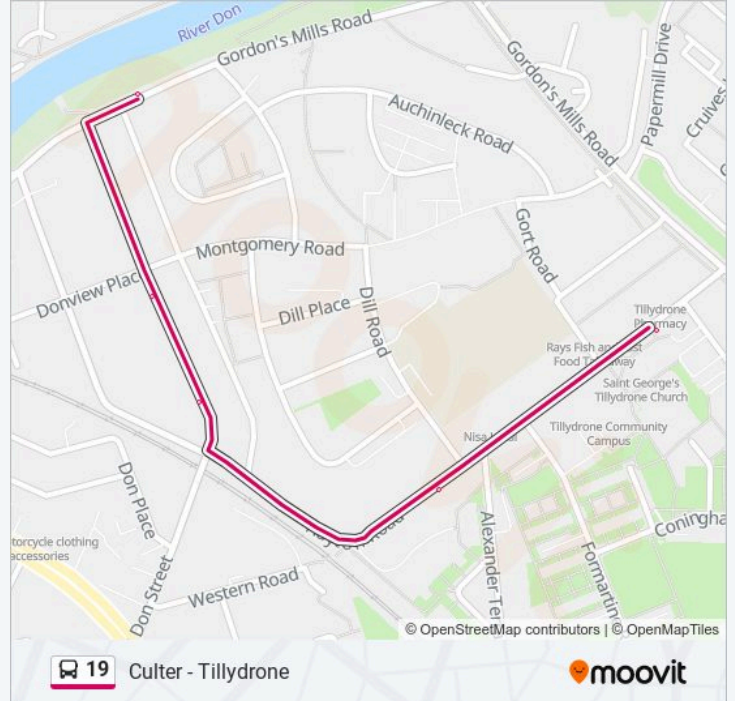

Hillhead Road, Bieldside

Dalmunzie Road, Bieldside

Prospecthill Road, Bieldside

Baillieswells Road, Bieldside

Cairn Road, Cults

Quarry Road, Cults

West Cults Road, Cults

Dunmail Avenue, Cults

St. Devenick's Place, Cults

Den Of Cults, Cults

Westerton Road, Cults

Wellwood, Pitfodels

Pitfodels Station Road, Pitfodels

International School, Pitfodels

Northcote Road, Mannofield

Deeside Drive, Mannofield

Springfield Road, Mannofield

Morningside Road, Mannofield

Mannofield Church, Mannofield

Hammerfield Avenue, Mannofield

Louisville Avenue, Mannofield

Burns Road, Mannofield

Salisbury Terrace, Mannofield

Pitstruan Place, Mannofield

Ashley Road, Mannofield

Nellfield Place, Mannofield

Nellfield Cemetery, Mannofield

Holburn Junction, Holburn

Langstane Kirk, Aberdeen

Music Hall, Aberdeen

Schoolhill, Aberdeen

Upperkirkgate, Aberdeen