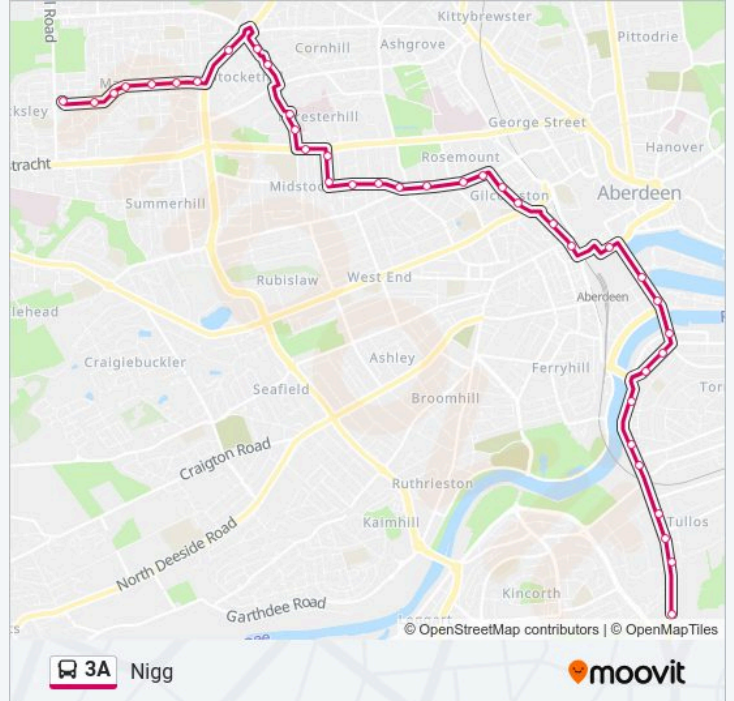

Fernhill Drive, Mastrick

Findhorn Place, Mastrick

Findhorn Place, Mastrick

Direction: Nigg

38 stops

[VIEW LINE SCHEDULE](#)

Findhorn Place, Mastrick

Fernhill Drive, Mastrick

Aberdeen Royal Infirmary, Westburn

Foresterhill Health Centre, Westburn

Raeden Avenue, Westburn

Westburn Road, Westburn

Midstocket Road, Midstocket

3A bus Time Schedule

Nigg Route Timetable:

Sunday	Not Operational
Monday	14:48
Tuesday	14:48
Wednesday	14:00
Thursday	14:00
Friday	14:00
Saturday	Not Operational

3A bus Info

Direction: Nigg

Stops: 38

Trip Duration: 38 min

Line Summary:

Hosefield Avenue, Midstocket
 Hosefield Road, Midstocket
 Mile End Lane, Midstocket
 Belvidere Street, Rosemount
 Short Loanings, Rosemount
 Richmond Terrace, Rosemount
 Baker Street, Rosemount
 Gilcomston Park, Rosemount
 Union Terrace Gardens, Aberdeen
 Bridge Street, Aberdeen
 Guild Street, Aberdeen
 Palmerston Road, Aberdeen
 Poynerook Road, Aberdeen
 South Esplanade East, Torry
 Walker Lane, Torry
 Walker Place, Torry
 Grampian Place, Torry
 Kerloch Place, Torry
 Balnagask Road, Torry
 Craigshaw Road, Tullos Industrial Estate
 Greenbank Road, Tullos Industrial Estate
 Craigshaw Drive, Tullos Industrial Estate
 Altens Farm Road, Nigg

Direction: Rosemount

27 stops

[VIEW LINE SCHEDULE](#)

Cove Circle, Cove Bay
 Creel Place, Cove Bay
 Cove Crescent, Cove Bay
 Charlestown Circle, Cove Bay
 Charleston Crescent, Cove Bay
 Whitehills Row, Cove Bay