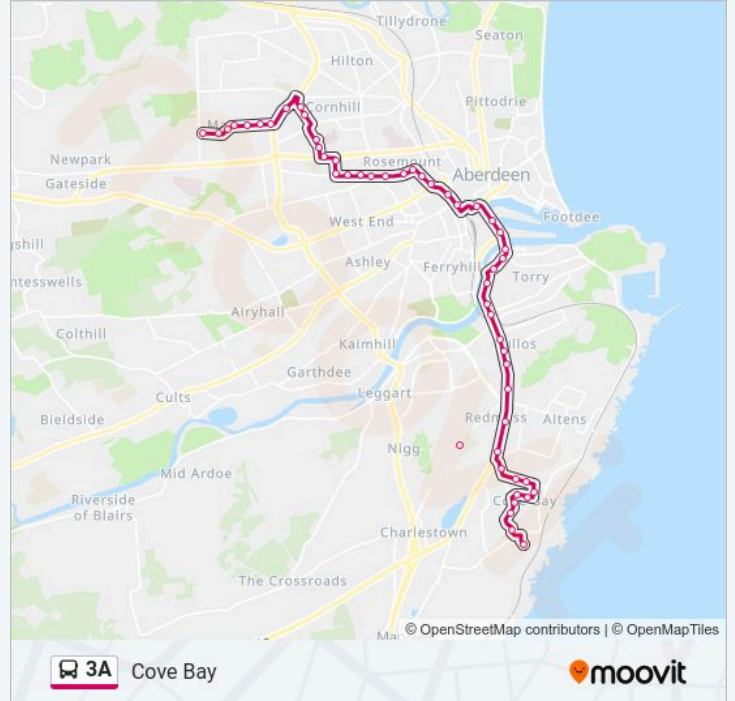

Direction: Cove Bay

50 stops

[VIEW LINE SCHEDULE](#)

- Findhorn Place, Mastrick
- Fernhill Drive, Mastrick
- Mastrick Shops, Mastrick
- Mastrick Land, Mastrick
- Derry Place, Mastrick
- Derry Avenue, Mastrick
- Long Walk Road, Mastrick
- Stocket Parade, Stockethill
- Oldcroft Terrace, Stockethill
- Ashgrove Place, Stockethill
- Aberdeen Royal Infirmary, Westburn
- Foresterhill Health Centre, Westburn
- Raeden Avenue, Westburn
- Westburn Road, Westburn
- Midstocket Road, Midstocket
- Hosefield Avenue, Midstocket
- Hosefield Road, Midstocket
- Mile End Lane, Midstocket
- Belvidere Street, Rosemount
- Short Loanings, Rosemount
- Richmond Terrace, Rosemount

3A bus Info

Direction: Cove Bay

Stops: 50

Trip Duration: 48 min

Line Summary:

- Baker Street, Rosemount
- Gilcomston Park, Rosemount
- Union Terrace Gardens, Aberdeen
- Bridge Street, Aberdeen
- Guild Street, Aberdeen
- Palmerston Road, Aberdeen
- Poynernook Road, Aberdeen
- South Esplanade East, Torry
- Walker Lane, Torry
- Walker Place, Torry
- Grampian Place, Torry
- Kerloch Place, Torry
- Balnagask Road, Torry
- Craigshaw Road, Tullos Industrial Estate
- Greenbank Road, Tullos Industrial Estate
- Craigshaw Drive, Tullos Industrial Estate
- Altens Farm Road, Nigg
- Redmoss Park, Redmoss
- Souter Head Road, Altens
- Strathburn Street, Cove Bay
- Strathburn Street, Cove Bay
- Marchmont Street, Cove Bay
- Loirston Manor, Cove Bay
- Loirston Primary School, Cove Bay
- Loirston Court, Cove Bay
- Loirston Close, Cove Bay
- Partan Skelly Way, Cove Bay
- Earns Heugh Circle, Cove Bay
- Cove Circle, Cove Bay

Direction: Cove Bay

13 stops

[VIEW LINE SCHEDULE](#)

3A bus Time Schedule

Cove Bay Route Timetable:

Sunday

Not Operational

Cove Circle, Cove Bay

Creel Place, Cove Bay

Cove Crescent, Cove Bay

Charleston Drive, Cove Bay

Lochinch Way, Cove Bay

Lochinch Walk, Cove Bay

Lochinch Avenue, Cove Bay

Charleston Road, Cove Bay

Charlestown Circle, Cove Bay