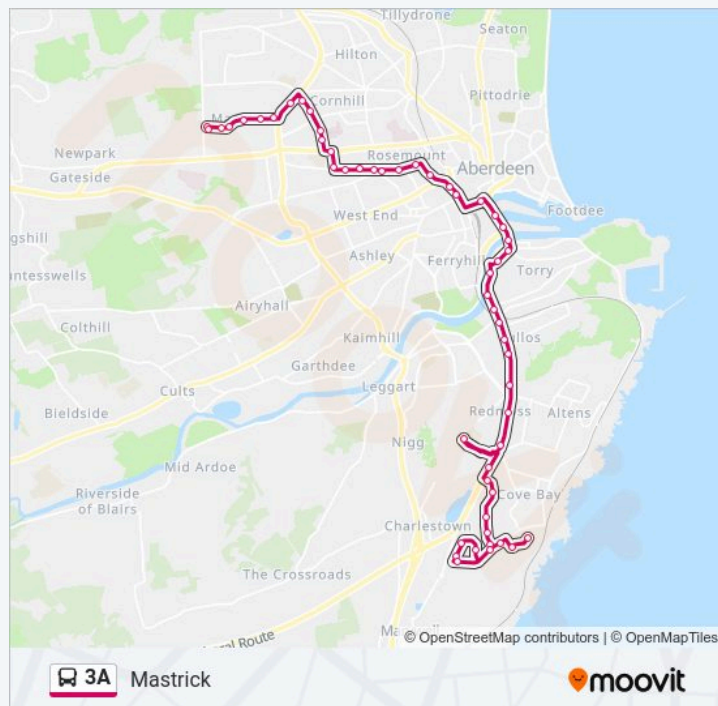

Wallace Statue, Aberdeen

Gilcomston Park, Rosemount

Richmond Street, Rosemount

Thomson Street Lane, Rosemount

Craigie Loanings, Rosemount

Mile End Lane, Midstocket

Beechgrove Avenue, Midstocket

Rosebery Street, Midstocket

3A bus Info

Direction: Mastrick

Stops: 53

Trip Duration: 55 min

Line Summary:

Midstocket Road, Midstocket

Harcourt Road, Westburn

Foresterhill Health Centre, Westburn