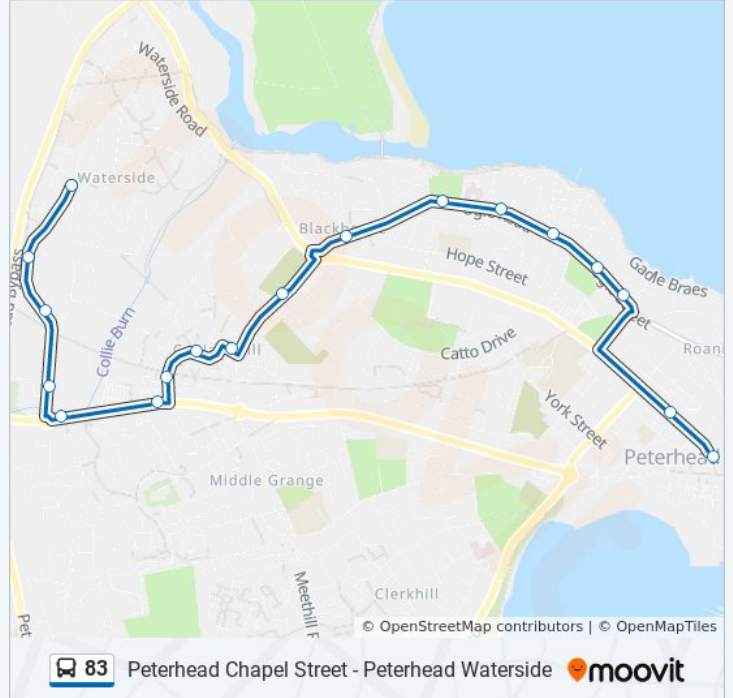

Use the Moovit App to find the closest 83 bus station near you and find out when is the next 83 bus arriving.

Direction: Peterhead

18 stops

[VIEW LINE SCHEDULE](#)

- Morningside Avenue, Peterhead
- Marischal Keith Drive, Peterhead
- Stewart Crescent, Peterhead
- Jan Mayen Drive, Peterhead
- Richmond Road, Peterhead
- Richmond Avenue, Peterhead
- Fairwinds Place, Peterhead
- Pentland Place, Peterhead
- Hayfield Place, Peterhead
- Grange Road, Peterhead
- Morven Crescent, Peterhead
- Ugie Hospital, Peterhead
- Gordon Terrace, Buchanhaven-Catto
- High Street, Peterhead
- Burns Road, Peterhead
- Ives Road, Peterhead
- Queen Street, Peterhead
- Chapel Street, Peterhead

83 bus Time Schedule

Peterhead Route Timetable:

Sunday	9:24 AM - 6:18 PM
Monday	6:18 AM - 10:21 PM
Tuesday	6:18 AM - 10:21 PM
Wednesday	6:18 AM - 10:21 PM
Thursday	6:18 AM - 10:21 PM
Friday	6:18 AM - 10:21 PM
Saturday	7:24 AM - 10:21 PM

83 bus Info

Direction: Peterhead

Stops: 18

Trip Duration: 14 min

Line Summary:

Direction: Peterhead

18 stops

[VIEW LINE SCHEDULE](#)

- Chapel Street, Peterhead
- Park Lane, Peterhead
- Windmill Street, Peterhead
- Queen Street, Peterhead
- Landale Road, Peterhead
- Victoria Road, Peterhead
- Ives Road, Peterhead
- Burns Road, Peterhead
- Gordon Terrace, Peterhead
- Ugie Hospital, Peterhead
- Golf Road, Peterhead
- Morven Crescent, Peterhead
- Iona Avenue, Peterhead
- Waterside Road, Peterhead
- Waterside Way, Peterhead
- White Gates, Peterhead
- Lea Rig Road, Peterhead
- Morningside Avenue, Peterhead