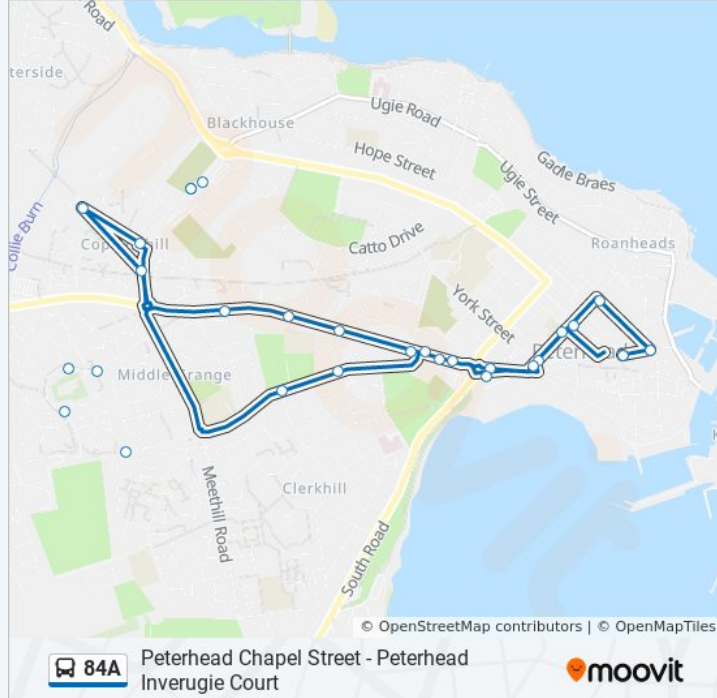

The 84A bus line Peterhead Chapel Street - Peterhead Inverugie Court has one route. For regular weekdays, their operation hours are:

(1) Peterhead: 7:25 AM - 6:10 PM

Use the Moovit App to find the closest 84A bus station near you and find out when is the next 84A bus arriving.

Direction: Peterhead

28 stops

[VIEW LINE SCHEDULE](#)

- Chapel Street, Peterhead
- Park Lane, Peterhead
- Windmill Street, Peterhead
- Prince Street, Peterhead
- Buchan House, Peterhead
- Weavers Lane, Peterhead
- Station Road, Peterhead
- Grange Gardens, Peterhead
- Glendale Road, Peterhead
- Petergrange Road, Peterhead
- Coplandhill Road, Peterhead
- Grange Road, Peterhead
- Grange Road, Peterhead
- Inverugie Court, Peterhead
- Hayfield Place, Peterhead
- Grange Road, Peterhead
- Watson Crescent, Peterhead
- Fairisle Crescent, Peterhead
- Coral Gardens, Peterhead
- Kinmundy Gardens, Peterhead
- Forman Drive, Peterhead

84A bus Info

Direction: Peterhead

Stops: 28

Trip Duration: 29 min

Line Summary:

Richmond Terrace, Peterhead

Cairntrodlie, Peterhead

Weavers Lane, Peterhead

King Street, Peterhead

Buchan House, Peterhead

Prince Street, Peterhead

Chapel Street, Peterhead

84A bus time schedules and route maps are available in an offline PDF at moovitapp.com. Use the [Moovit App](#) to see live bus times, train schedule or subway schedule, and step-by-step directions for all public transit in Scotland.