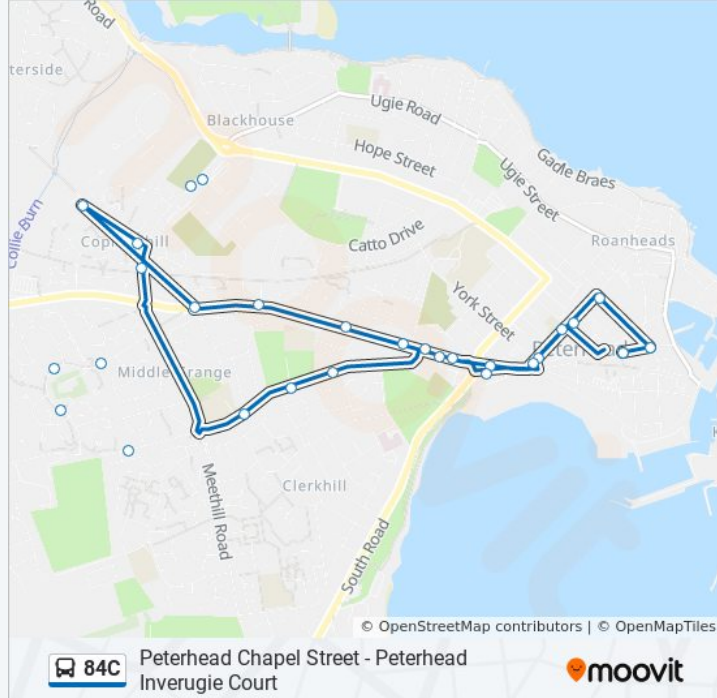

Peterhead Chapel Street - Peterhead Inverugie Court

Get The App

The 84C bus line Peterhead Chapel Street - Peterhead Inverugie Court has one route. For regular weekdays, their operation hours are:

(1) Peterhead: 8:30 AM - 5:30 PM

Use the Moovit App to find the closest 84C bus station near you and find out when is the next 84C bus arriving.

Direction: Peterhead

28 stops

[VIEW LINE SCHEDULE](#)

- Chapel Street, Peterhead
- Park Lane, Peterhead
- Windmill Street, Peterhead
- Prince Street, Peterhead
- Buchan House, Peterhead
- Weavers Lane, Peterhead
- Richmond Terrace, Peterhead
- Forman Drive, Peterhead
- Copeman Avenue, Peterhead
- Kinmundy Gardens, Peterhead
- Coral Gardens, Peterhead
- Fairisle Crescent, Peterhead
- Watson Crescent, Peterhead
- Coplandhill Road, Peterhead
- Hayfield Place, Peterhead
- Inverugie Court, Peterhead
- Grange Road, Peterhead
- Grange Road, Peterhead
- Petergrange Road, Peterhead
- Glendale Road, Peterhead
- Grange Gardens, Peterhead

84C bus Info

Direction: Peterhead

Stops: 28

Trip Duration: 29 min

Line Summary:

Station Road, Peterhead

Cairntrodlie, Peterhead

Weavers Lane, Peterhead

King Street, Peterhead

Buchan House, Peterhead

Prince Street, Peterhead

Chapel Street, Peterhead

84C bus time schedules and route maps are available in an offline PDF at moovitapp.com. Use the [Moovit App](#) to see live bus times, train schedule or subway schedule, and step-by-step directions for all public transit in Scotland.