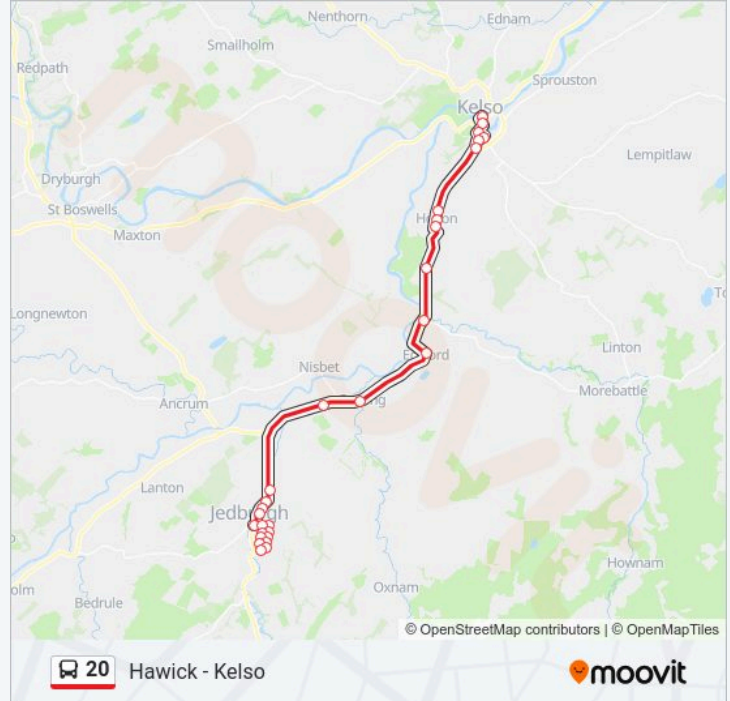

[VIEW LINE SCHEDULE](#)

Mart Street Bus Stance, Hawick

Trinity Street, Hawick

Trinity Steps, Weensland

Salisbury Avenue, Weensland

Oliver Park, Weensland

Weensland Park, Weensland

Daykins Drive, Weensland

Emtelle Factory, Hawick

Riverside Caravan Park, Hawick

Ashybank Rd End, Denholm

Cross Keys Inn, Denholm

Eastlea Drive, Denholm

Newton Rd End, Newton

Dovecote Cattery, Knowesouth

Lanton Rd End, Lanton

Direction: Jedburgh

Stops: 23

Trip Duration: 26 min

Line Summary:

Cleikemin Shelter A68, Ancrum
 Bonjedward A68, Bonjedward
 Woollen Mill, Jedburgh
 Bongate Ind Est, Jedburgh
 Bongate Gardens, Jedburgh
 Bongate, Jedburgh
 Jedburgh Bus Station, Jedburgh

Direction: Kelso
 39 stops
[VIEW LINE SCHEDULE](#)

Mart Street Bus Stance, Hawick
 Trinity Street, Hawick
 Trinity Steps, Weensland
 Salisbury Avenue, Weensland
 Oliver Park, Weensland
 Weensland Park, Weensland
 Daykins Drive, Weensland
 Emtelle Factory, Hawick
 Riverside Caravan Park, Hawick
 Ashybank Rd End, Denholm
 Cross Keys Inn, Denholm
 Eastlea Drive, Denholm
 Newton Rd End, Newton
 Dovecote Cattery, Knowesouth
 Lanton Rd End, Lanton
 Cleikemin Cottage A698, Ancrum
 Cleikemin Shelter A68, Ancrum
 Bonjedward A68, Bonjedward