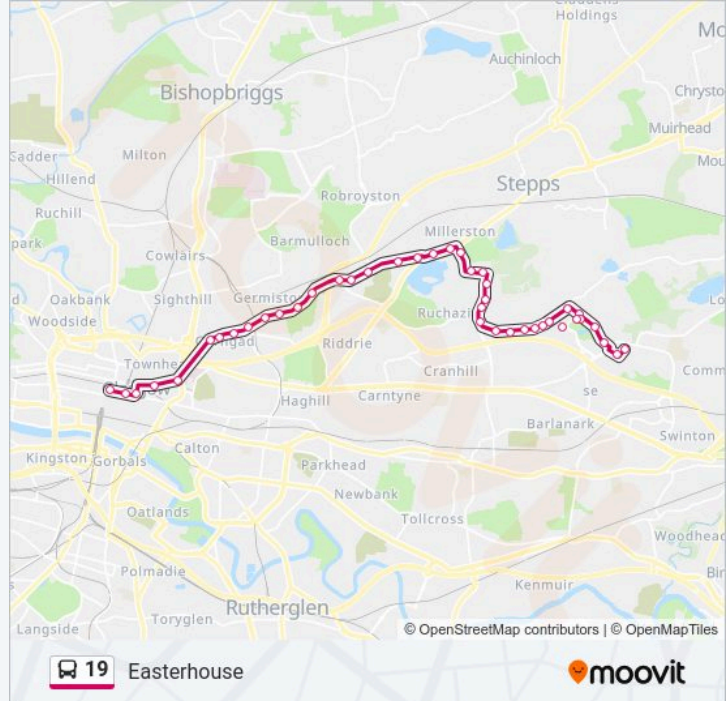

## Direction: Easterhouse

42 stops

[VIEW LINE SCHEDULE](#)

Renfield Street, Glasgow  
George Square, Glasgow  
Martha Street, Glasgow  
City Of Glasgow College , Glasgow  
Stirling Road, Glasgow  
Gadshill Street, Royston  
Provanhill Street, Royston  
Garnock Street, Royston  
Glenconner Park Bowling Green, Royston  
Siemens Street, Germiston  
Rona Street, Germiston  
Dinwiddie Street, Germiston  
Broomfield Road, Germiston  
Craighead Avenue, Provanmill  
Lochgreen Street, Provanmill  
Greenside Street, Provanmill  
Mossbank Avenue, Provanmill  
Mossbank Drive, Provanmill  
Fullarton Street, Provanmill  
Station Road, Millerston  
Stepps Playing Fields, Stepps

Findochty Street, Garthamlock

Tillycairn Road, Garthamlock

Gartloch Road, Easterhouse

Auchinlea Road, Easterhouse

Glasgow Fort, Easterhouse

Auchinlea Road, Easterhouse

Duffus Street, Easterhouse

Health Centre, Easterhouse

Bogbain Road, Easterhouse

Easterhouse Baths, Easterhouse

**Direction: Glasgow**

45 stops

[VIEW LINE SCHEDULE](#)

Easterhouse Baths, Easterhouse

Brunstane Road, Easterhouse

Shopping Centre, Easterhouse