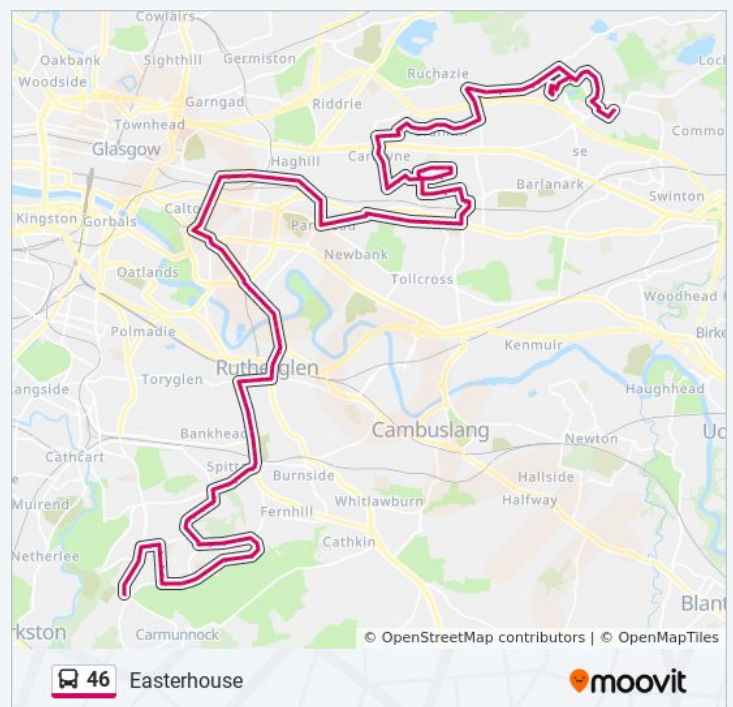

46 bus Time Schedule

Easterhouse Route Timetable:

Sunday	Not Operational
Monday	5:25 AM - 6:31 PM
Tuesday	5:25 AM - 6:31 PM
Wednesday	5:25 AM - 6:31 PM
Thursday	5:25 AM - 6:31 PM
Friday	5:25 AM - 6:31 PM
Saturday	7:05 AM - 6:30 PM

46 bus Info

Direction: Easterhouse

Stops: 115

Trip Duration: 105 min

Line Summary:

Croftfoot Road, Bankhead

Rutherglen Cemetery, Bankhead

Millburn Avenue, Rutherglen