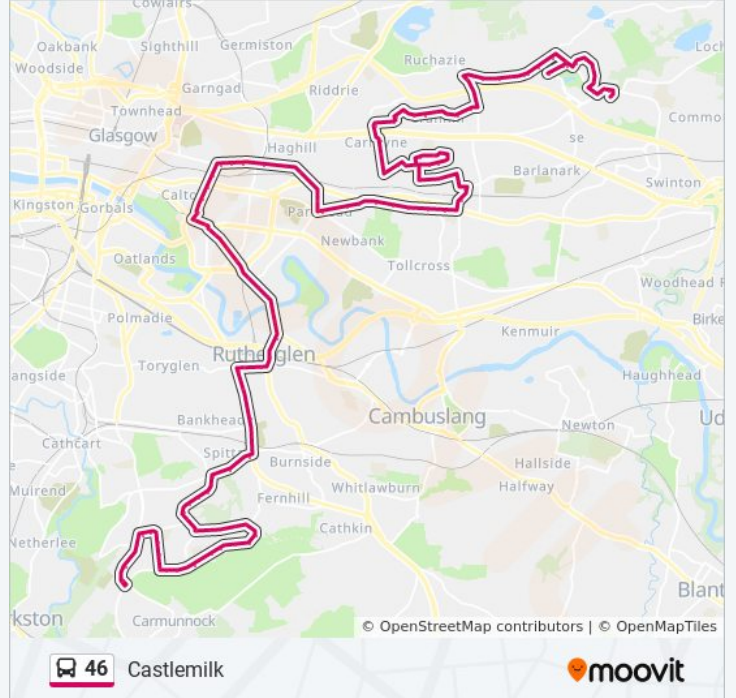

Skerryvore Road, Queenslie
Skerryvore Place, Queenslie
Carloway Court, Queenslie
Soutra Place, Cranhill
Startpoint Street, Cranhill
Bellrock Street, Cranhill
Loretto Street, Cranhill
Ruchazie Road, Greenfield
Warriston Street, Cranhill
Warriston Street, Riddrie
Gartcraig Road, Riddrie
Abbeyhill Street, Carntyne
Merchiston Street, Carntyne
Cardowan Street, Carntyne
Ruchazie Road, Greenfield
Cardowan Road, Greenfield
Duroor Street, Greenfield
Torphin Crescent, Greenfield
Torphin Crescent, Greenfield
Torphin Walk, Greenfield
126 Inveresk Street, Greenfield
Inveresk Quadrant, Greenfield
Eskbank Street, Greenfield
Cockenzie Street, Greenfield
Hollowglen Road, Greenfield
Castlelaw Gardens, Greenfield
Cramond Terrace, Greenfield
Shettleston Railway Station, Greenfield
Fenella Street, Shettleston
Chester Street, Shettleston
Wellshot Road, Shettleston
Sports Centre, Shettleston
St Mark Street, Shettleston