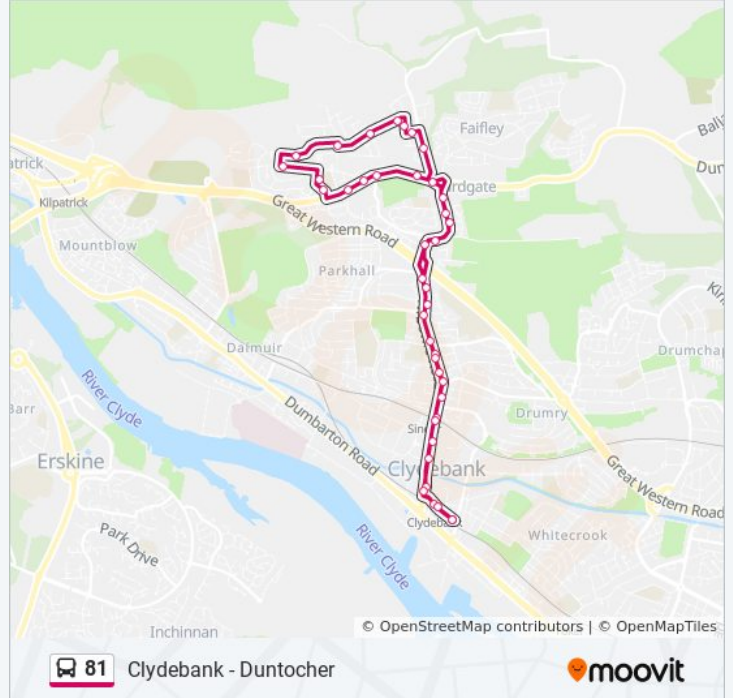

81 bus Info

Direction: Clydebank

Stops: 40

Trip Duration: 33 min

Line Summary:

Morrison Street, Duntocher

Dumbarton Road, Duntocher

Duntocher Sports Centre, Duntocher

Beeches Road, Duntocher

Roman Road, Duntocher

Cochno Road, Hardgate

Goldenhill Court, Hardgate

Ailsa Drive, Hardgate

Milton Douglas Road, Hardgate

Morar Road, Kilbowie

Morar Road, Kilbowie

East Thomson Street, Kilbowie

Crown Avenue, Kilbowie

Cambridge Avenue, Kilbowie

Singer Station, Clydebank

Clydebank Business Park, Clydebank

Council Offices, Clydebank

Clydebank Railway Station, Clydebank

Bus Station, Clydebank