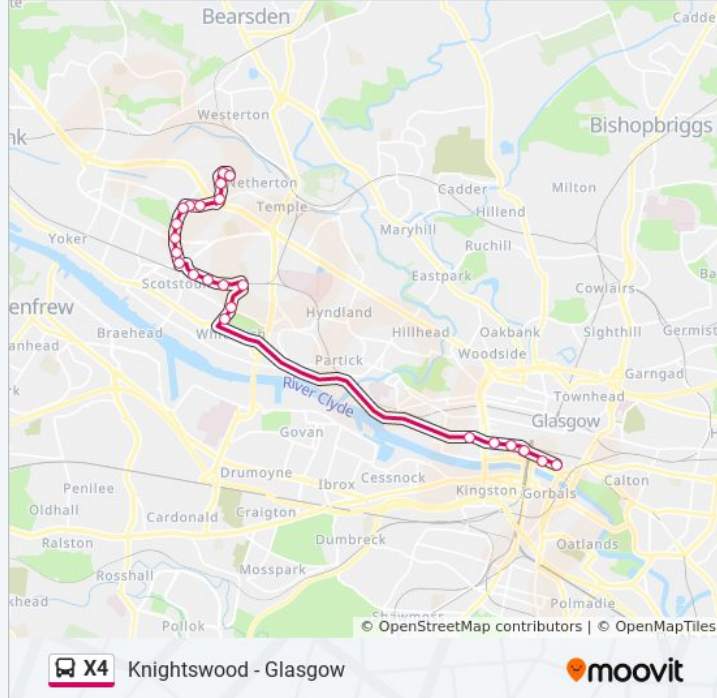

Direction: Glasgow

Stops: 35

Trip Duration: 39 min

Line Summary:

Anniesland Road, Jordanhill

Hallydown Drive, Jordanhill

Southbrae Drive, Jordanhill

Jordanhill Campus, Jordanhill

James Watt Street, Glasgow

Marriott Hotel, Glasgow

Hydepark Street, Glasgow

Victoria Park Corner, Jordanhill

Angle Gate, Victoria Park

Southbrae Drive, Jordanhill

Southbrae Drive, Jordanhill

Hallydown Drive, Jordanhill

X4 bus Info

Direction: Knightswood

Stops: 23

Trip Duration: 29 min

Line Summary:

Kestrel Road, Knightswood

Archerhill Road, Knightswood

Lincoln Avenue, Knightswood

Chaplet Avenue, Knightswood

St Ninians Church, Knightswood

Cowdenhill Road, Knightswood

Cowdenhill Place, Knightswood

Wilverton Road Turning Circle, Knightswood

X4 bus time schedules and route maps are available in an offline PDF at moovitapp.com. Use the [Moovit App](#) to see live bus times, train schedule or subway schedule, and step-by-step directions for all public transit in Scotland.