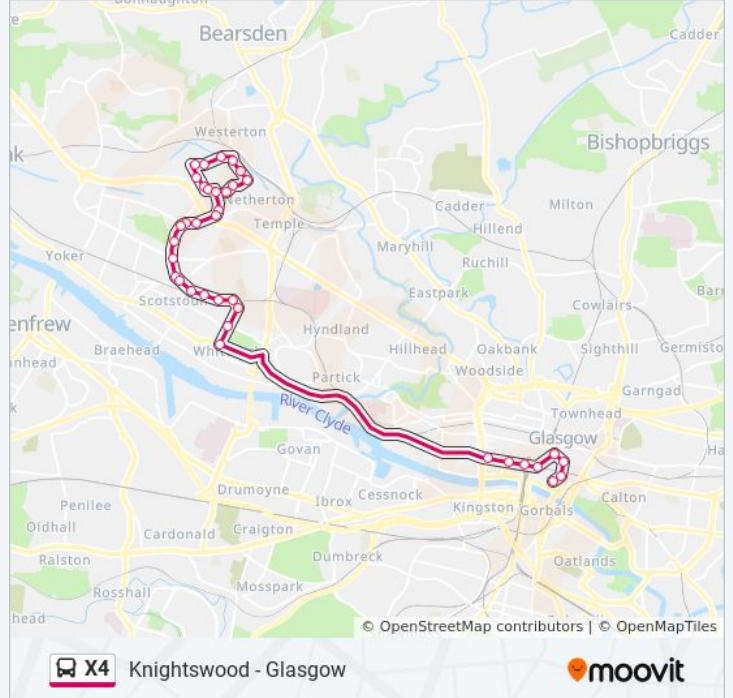

Direction: Glasgow

Stops: 35

Trip Duration: 39 min

Line Summary:

Anniesland Road, Jordanhill

Hallydown Drive, Jordanhill

Southbrae Drive, Jordanhill

Jordanhill Campus, Jordanhill

Westbrae Drive, Victoria Park

Angle Gate, Victoria Park

Fossil House, Whiteinch

Marriott Hotel, Glasgow

James Watt Street, Glasgow

Hielenman's Umbrella, Glasgow

Buchanan Street, Glasgow

Gallery Of Modern Art, Glasgow

Trongate, Glasgow

St Enoch Shopping Centre, Glasgow

Direction: Knightswood

23 stops

[VIEW LINE SCHEDULE](#)

St Enoch Shopping Centre, Glasgow

St Enoch Subway, Glasgow

Argyle Street, Glasgow

James Watt Street, Glasgow

Marriott Hotel, Glasgow

Hydepark Street, Glasgow

Victoria Park Corner, Jordanhill

Angle Gate, Victoria Park

Southbrae Drive, Jordanhill

Southbrae Drive, Jordanhill

Hallydown Drive, Jordanhill