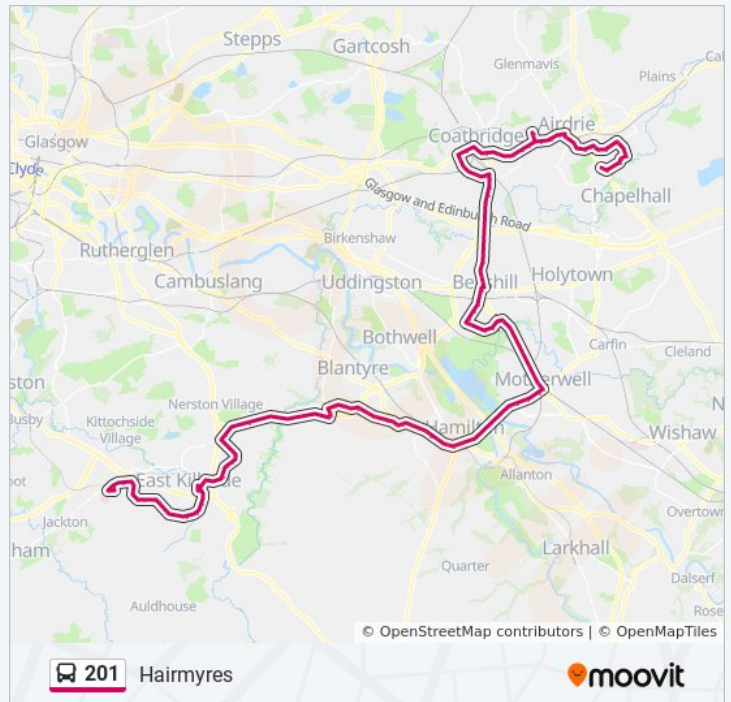

Bus Stance, Coatbridge

Ross Street, Coatbridge

Buchanan Street, Langloan

Social Club, Langloan

Dundyvan Gardens, Whifflet

Police Station, Whifflet

Easton Place, Whifflet

Meadow Street, Shawhead

Rosehall Avenue, Shawhead

Broughton Place, Shawhead

201 bus Info

Direction: Hairmyres

Stops: 110

Trip Duration: 126 min

Line Summary:

North Road, Bellshill