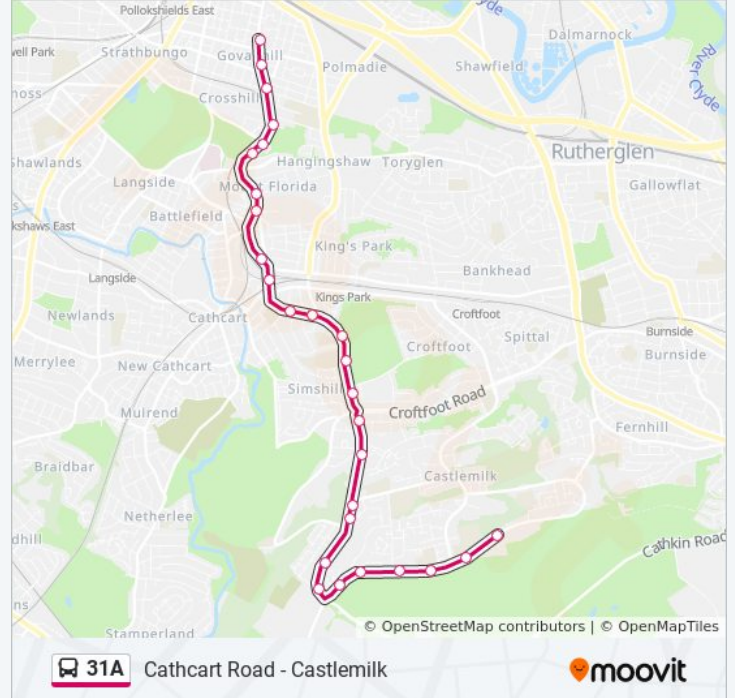

### Direction: Castlemilk

27 stops

[VIEW LINE SCHEDULE](#)

- Carfin Street, Govanhill
- Bankhall Street, Govanhill
- Boyd Street, Govanhill
- Nutberry Court, Govanhill
- Florida Square, Kings Park
- Florida Crescent, Kings Park
- Somerville Drive, Kings Park
- Cathkinview Road, Mount Florida
- Carmunnock Road, Kings Park
- Bowling Green, Kings Park
- Broadwood Drive, Kings Park
- Romney Avenue, Kings Park
- Church Of Christ the King, Kings Park
- Fetlar Drive, Castlemilk
- Seil Drive, Castlemilk
- Croftfoot Road, Castlemilk
- Glenacre Street, Castlemilk
- St Margaret Mary's Rc Church, Castlemilk
- Lainshaw Drive, Castlemilk
- Holmbyre Road, Castlemilk
- Carmunnock By-Pass, Castlemilk
- Ardencraig Crescent, Castlemilk

### 31A bus Info

**Direction:** Castlemilk

**Stops:** 27

**Trip Duration:** 14 min

**Line Summary:**

Cressland Drive, Castlemilk

Birgidale Road, Castlemilk

Dunagoil Street, Castlemilk

Castlemilk Drive, Castlemilk

Mitchell Hill Road, Castlemilk

31A bus time schedules and route maps are available in an offline PDF at [moovitapp.com](https://moovitapp.com). Use the [Moovit App](#) to see live bus times, train schedule or subway schedule, and step-by-step directions for all public transit in Scotland.