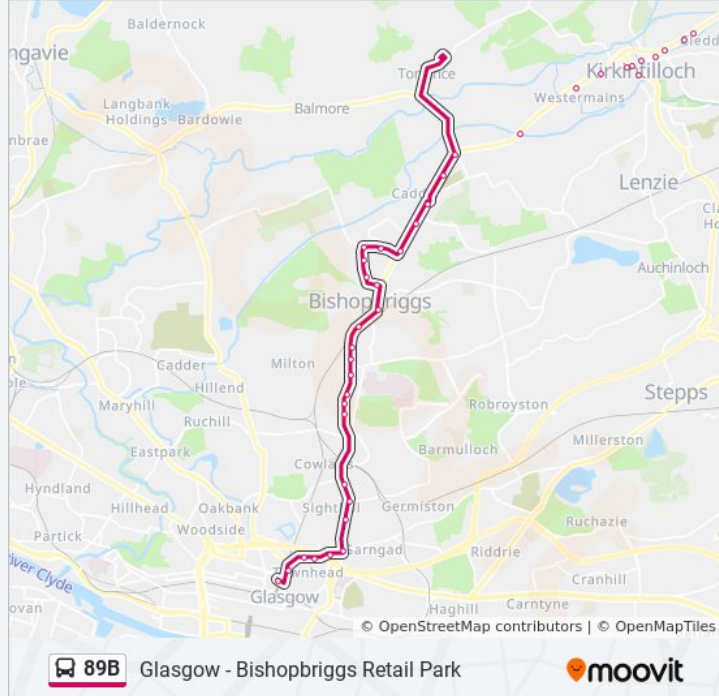

Lenzie Way, Springburn

Keppochhill Road, Springburn

Petershill Road, Springburn

Fountainwell Road, Sighthill

Baird Street, Royston

Baird St Police Station, Royston

Black Street, Glasgow

Lister Street, Glasgow

### Direction: Kilsyth

60 stops

[VIEW LINE SCHEDULE](#)

Buchanan Bus Station, Glasgow

Caledonian University, Glasgow

Lister Street, Glasgow

Black Street, Glasgow

Baird Street, Royston