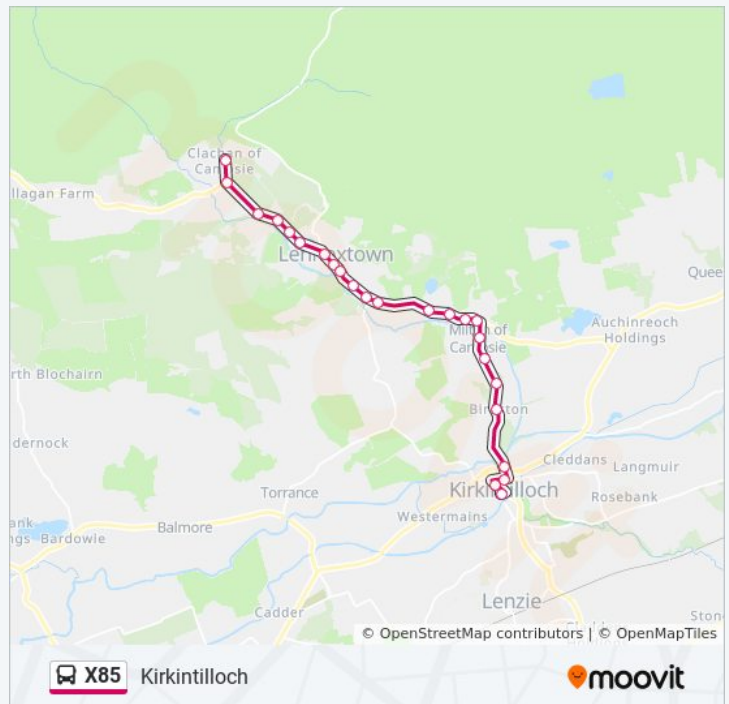

### X85 bus Info

**Direction:** Kirkintilloch

**Stops:** 24

**Trip Duration:** 18 min

**Line Summary:**

X85 bus time schedules and route maps are available in an offline PDF at [moovitapp.com](https://moovitapp.com). Use the [Moovit App](#) to see live bus times, train schedule or subway schedule, and step-by-step directions for all public transit in Scotland.