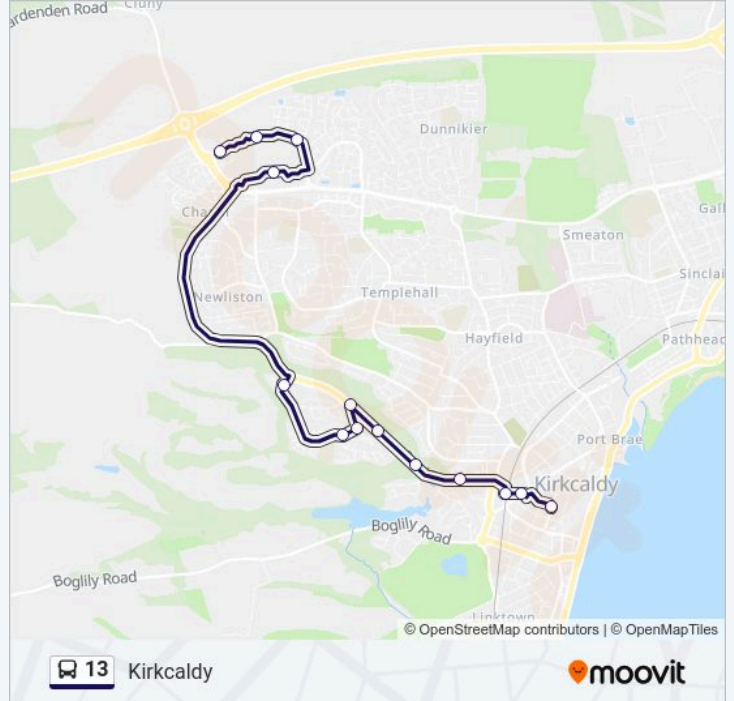

Balmoral Drive, Raith

Strathallan Drive, Raith

Dronachy Road, Raith

Oriel Crescent, Kirkcaldy

College Of Nursing, Raith

East Fergus Place, Kirkcaldy

Bus Station, Kirkcaldy

13 bus Time Schedule

Kirkcaldy Route Timetable:

Sunday	Not Operational
Monday	08:00
Tuesday	08:00
Wednesday	08:00
Thursday	08:00
Friday	08:00
Saturday	Not Operational

13 bus Info

Direction: Kirkcaldy

Stops: 14

Trip Duration: 13 min

Line Summary:

Direction: West Wemyss

64 stops

[VIEW LINE SCHEDULE](#)

- John Smith Business Park, Chapel
- Ostlers Way - West, Chapel
- Ostlers Way - East, Chapel
- Fife Central Retail Park, Chapel
- Chapel Roundabout, Chapel
- Broom Gardens, Torbain
- Broom Place, Chapel
- Chapel Road, Chapel
- Chapel Community Centre, Chapel
- Floors Place, Raith
- Dunrobin Road, Raith
- Craigievar Gardens, Raith
- Dunvegan Avenue, Raith
- Mellerstain Road, Sauchenbush
- Longbraes Gardens, Sauchenbush
- Hillcrest Avenue, Sauchenbush
- Ben Alder Place, Sauchenbush
- Ochil Avenue, Sauchenbush