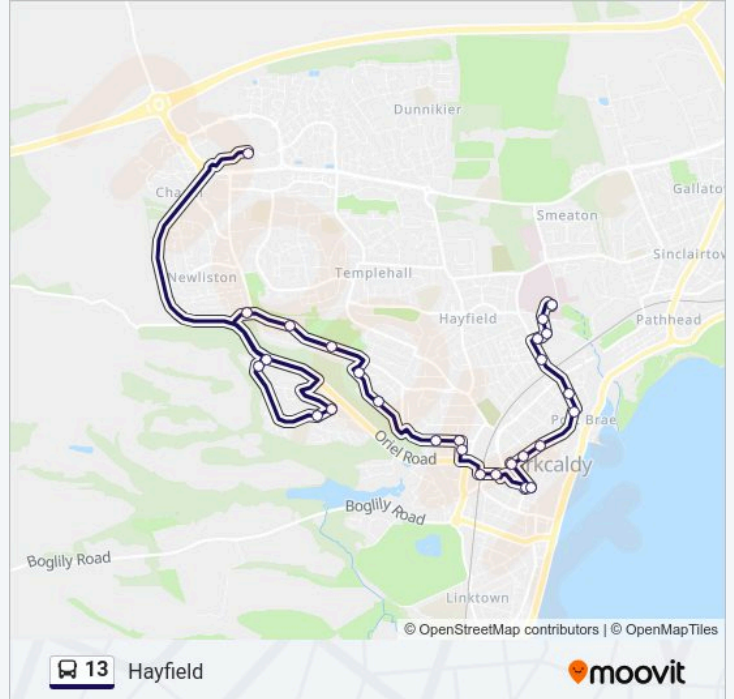

13 bus Info

Direction: Hayfield

Stops: 27

Trip Duration: 28 min

Line Summary:

St Brycedale Campus, Kirkcaldy

St Peter's Church, Kirkcaldy

Maryhall Street, Kirkcaldy

St Marys Road, Kirkcaldy

Meldrum Road, Kirkcaldy

Smeaton Gardens, Smeaton

Melrose Crescent, Smeaton

Yetholm Way, Smeaton

Victoria Hospital, Hayfield

Direction: Kirkcaldy

14 stops

[VIEW LINE SCHEDULE](#)

John Smith Business Park, Chapel

Ostlers Way - West, Chapel

Ostlers Way - East, Chapel

Fife Central Retail Park, Chapel

Floors Place, Raith

Dunrobin Road, Raith

Craigievar Gardens, Raith