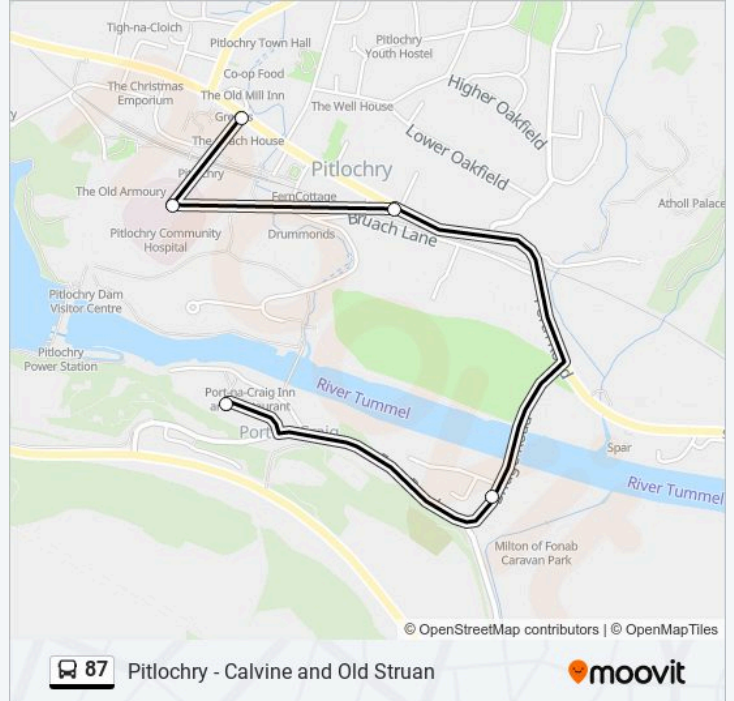

Pitlochry - Calvine and Old Struan

Get The App

The 87 bus line (Pitlochry - Calvine and Old Struan) has 3 routes. For regular weekdays, their operation hours are:
(1) Pitlochry: 11:10 - 19:00(2) Pitlochry: 08:05 - 18:15(3) Struan: 07:35 - 17:30
Use the Moovit App to find the closest 87 bus station near you and find out when is the next 87 bus arriving.

Direction: Pitlochry

5 stops

[VIEW LINE SCHEDULE](#)

- Festival Theatre, Pitlochry
- Fonab Crescent, Pitlochry
- Newholme Avenue, Pitlochry
- Medical Centre, Pitlochry
- Fishers Hotel, Pitlochry

87 bus Time Schedule

Pitlochry Route Timetable:

Sunday	Not Operational
Monday	11:10 - 19:00
Tuesday	11:10 - 19:00
Wednesday	11:10 - 19:00
Thursday	11:10 - 19:00
Friday	11:10 - 19:00
Saturday	11:10 - 19:00

87 bus Info

Direction: Pitlochry

Stops: 5

Trip Duration: 8 min

Line Summary:

Direction: Pitlochry

19 stops

[VIEW LINE SCHEDULE](#)

Old Struan Road End, Struan

Bus Shelter, Calvine