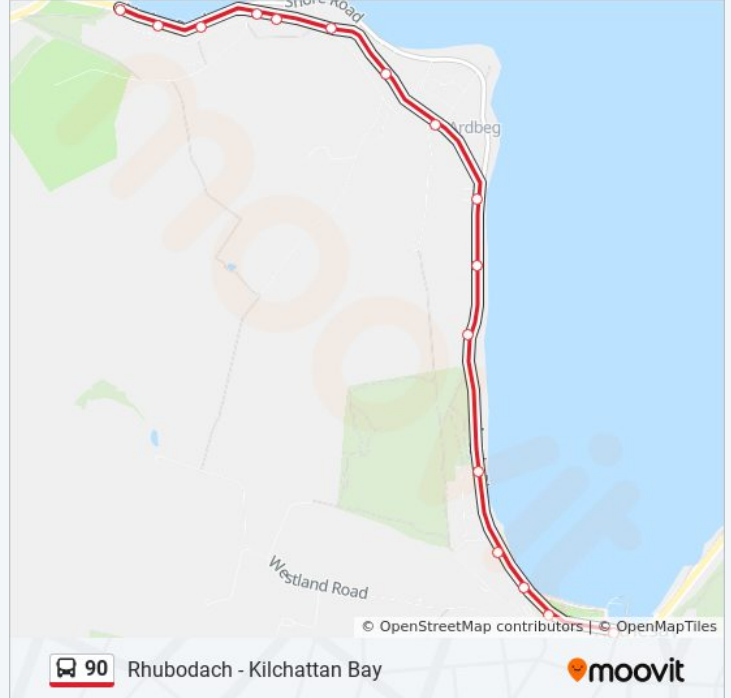

Direction: Ettrick Bay

24 stops

[VIEW LINE SCHEDULE](#)

- Rothesay Academy Joint Campus, Rothesay
- Cemetery, Rothesay
- Victoria Hospital, Rothesay
- Swimming Pool, Rothesay
- The Ritz, Rothesay
- Castle Street, Rothesay
- Guildford Square, Rothesay
- Gallowgate, Rothesay
- St Johns Place, Rothesay
- Pavilion, Rothesay
- Argyle Place, Rothesay
- Ardbeg Baptist Church, Rothesay
- Ardbeg Road, Rothesay
- Thomson Fountain, Ardbeg
- The Terrace, Ardbeg
- Bus Depot, Port Bannatyne
- St Ninians Church, Port Bannatyne
- Pier Road Junction, Port Bannatyne
- Victoria Place, Port Bannatyne
- Anchor Tavern, Port Bannatyne
- Marine Road, Port Bannatyne
- Marina, Port Bannatyne

90 bus Info

Direction: Port Bannatyne

Stops: 22

Trip Duration: 9 min

Line Summary:

Victoria Place, Port Bannatyne

Anchor Tavern, Port Bannatyne

Marine Road, Port Bannatyne

Marina, Port Bannatyne

Direction: Rhubodach

27 stops

[VIEW LINE SCHEDULE](#)

Rothesay Academy Joint Campus, Rothesay

Cemetery, Rothesay

Victoria Hospital, Rothesay

Swimming Pool, Rothesay

Sunday	Not Operational
Monday	15:40
Tuesday	15:40
Wednesday	15:40
Thursday	15:40
Friday	15:40
Saturday	10:15

90 bus Info

Direction: Rhubodach

Stops: 27

Trip Duration: 20 min

Line Summary:

Victoria Place, Port Bannatyne