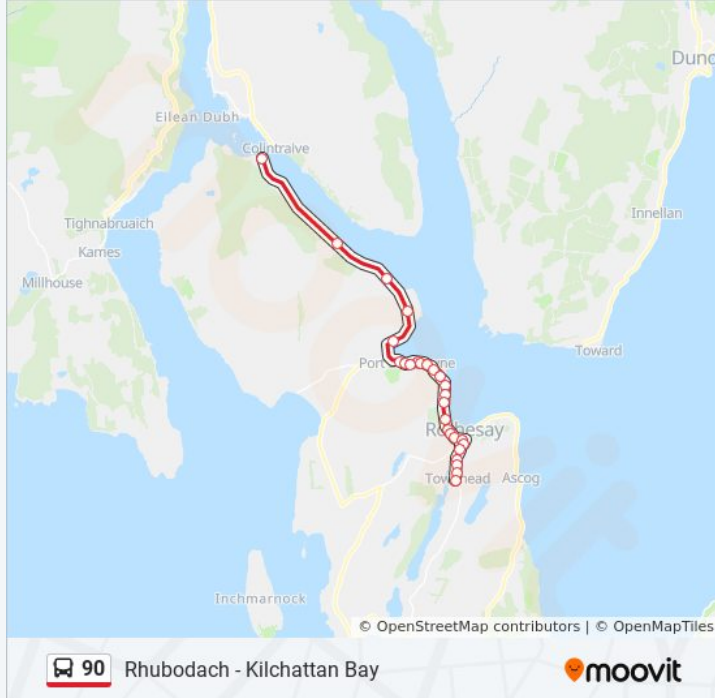

90 bus Info

Direction: Port Bannatyne

Stops: 22

Trip Duration: 9 min

Line Summary:

Victoria Place, Port Bannatyne

Anchor Tavern, Port Bannatyne

Marine Road, Port Bannatyne

Sunday	Not Operational
Monday	15:40
Tuesday	15:40
Wednesday	15:40
Thursday	15:40
Friday	15:40
Saturday	10:15

90 bus Info

Direction: Rhubodach

Stops: 27

Trip Duration: 20 min

Line Summary:

Victoria Place, Port Bannatyne

Anchor Tavern, Port Bannatyne

Marine Road, Port Bannatyne

Marina, Port Bannatyne

Ettrickdale Road, Port Bannatyne

Ardmaleish Farm, Ardmaleish

Stuck Farm Road End, Ardmaleish

Shalunt Farm Road End, Rhubodach

Ferry Terminal, Rhubodach

Direction: Rothesay

22 stops

[VIEW LINE SCHEDULE](#)

Marina, Port Bannatyne

Marine Road, Port Bannatyne

Anchor Tavern, Port Bannatyne

Victoria Place, Port Bannatyne