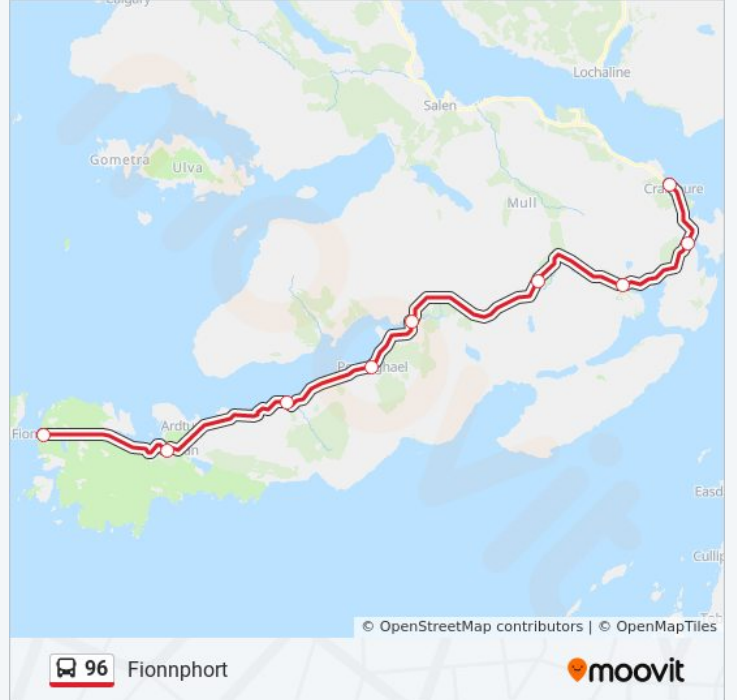

96 bus Info

Direction: Craignure

Stops: 9

Trip Duration: 75 min

Line Summary:

Direction: Fionnphort

9 stops

[VIEW LINE SCHEDULE](#)

96 bus Time Schedule

Fionnphort Route Timetable:

Sunday	13:30
Monday	08:30 - 13:30
Tuesday	08:30 - 13:30
Wednesday	08:30 - 13:30
Thursday	08:30 - 13:30
Friday	08:30 - 13:30
Saturday	08:30 - 13:30

96 bus Info

Direction: Fionnphort

Stops: 9

Trip Duration: 75 min

Line Summary:

96 bus time schedules and route maps are available in an offline PDF at moovitapp.com. Use the Moovit App to see live bus times, train schedule or subway schedule, and step-by-step directions for all public transit in Scotland.