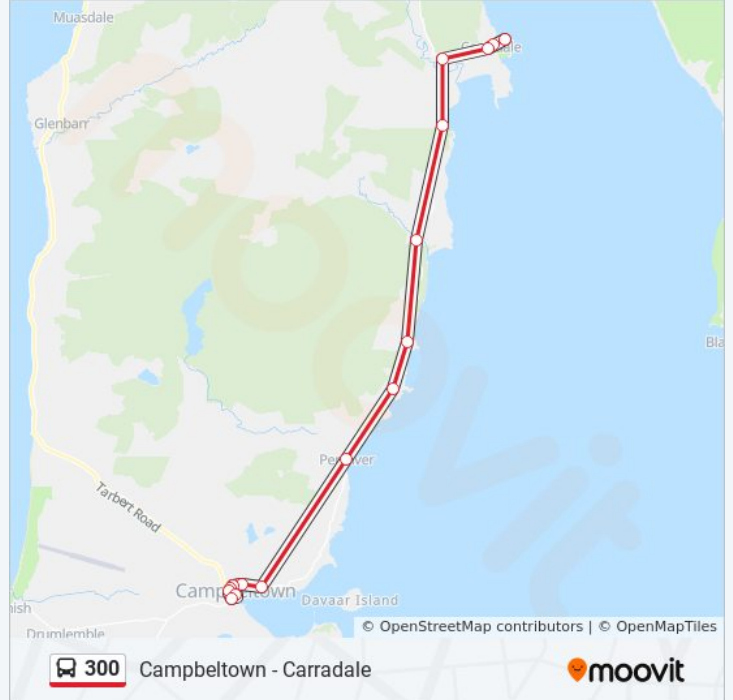

### Direction: Carradale

17 stops

[VIEW LINE SCHEDULE](#)

- Bus Terminus, Campbeltown
- Lorne And Lowland Church, Campbeltown
- Fiddlers Inn, Campbeltown
- Tesco, Campbeltown
- Bus Depot, Campbeltown
- High Street, Campbeltown
- High Street, Campbeltown
- Auchinlee, Campbeltown
- Bus Shelter, Peninver
- Forestry Road End, Ballochgair
- Road End, Ugadale
- Millers Park, Saddell
- Lodge, Torrisdale
- Surgery, Carradale
- Port Righ Road End, Carradale
- Post Office, Carradale
- Pier, Carradale

### 300 bus Info

**Direction:** Carradale

**Stops:** 17

**Trip Duration:** 40 min

**Line Summary:**

300 bus time schedules and route maps are available in an offline PDF at [moovitapp.com](https://moovitapp.com). Use the [Moovit App](#) to see live bus times, train schedule or subway schedule, and step-by-step directions for all public transit in Scotland.