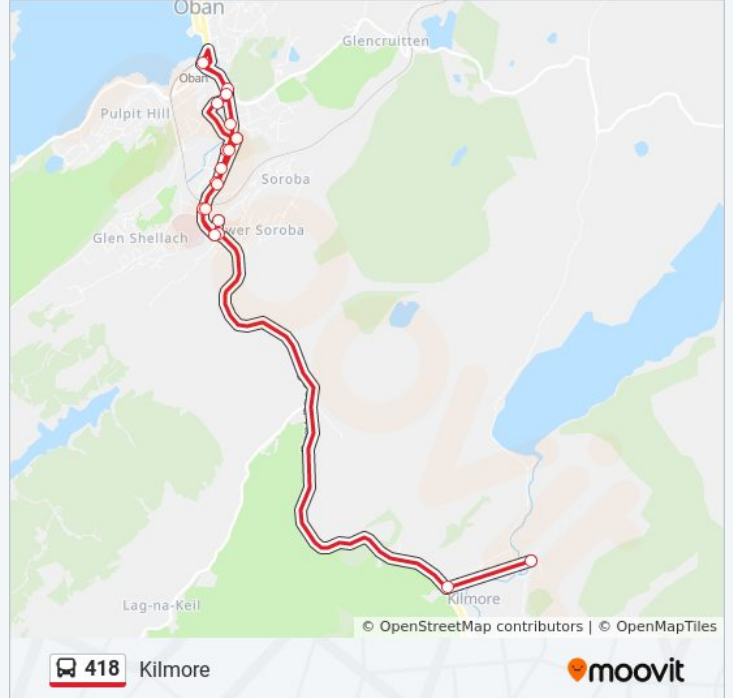

Trip Duration: 36 min

Line Summary:

Direction: Oban

15 stops

[VIEW LINE SCHEDULE](#)

Turning Area, Ellenabeich

Seaview Terrace, Ellenabeich

Ferry Terminal, North Cuan