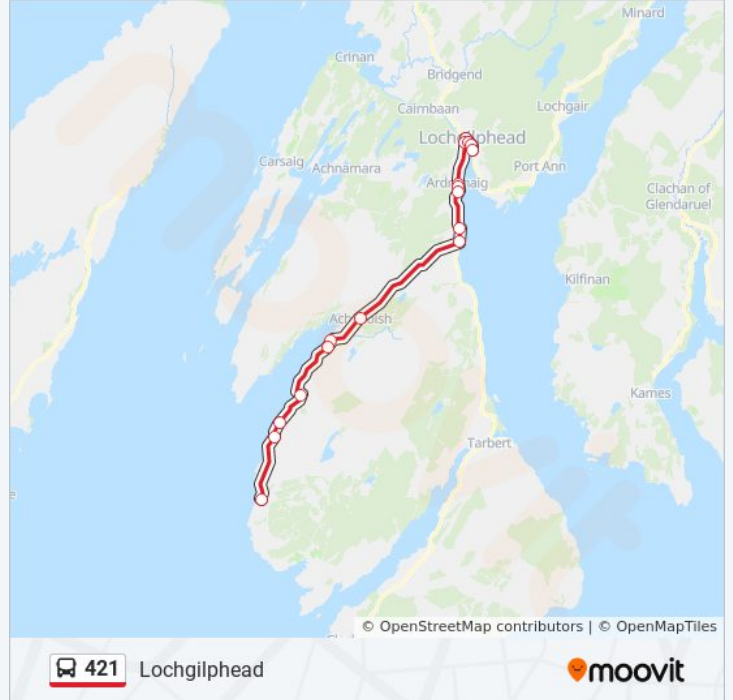

## 421 bus Info

**Direction:** Lochgilphead

**Stops:** 17

**Trip Duration:** 50 min

**Line Summary:**

421 bus time schedules and route maps are available in an offline PDF at [moovitapp.com](https://moovitapp.com). Use the [Moovit App](#) to see live bus times, train schedule or subway schedule, and step-by-step directions for all public transit in Scotland.