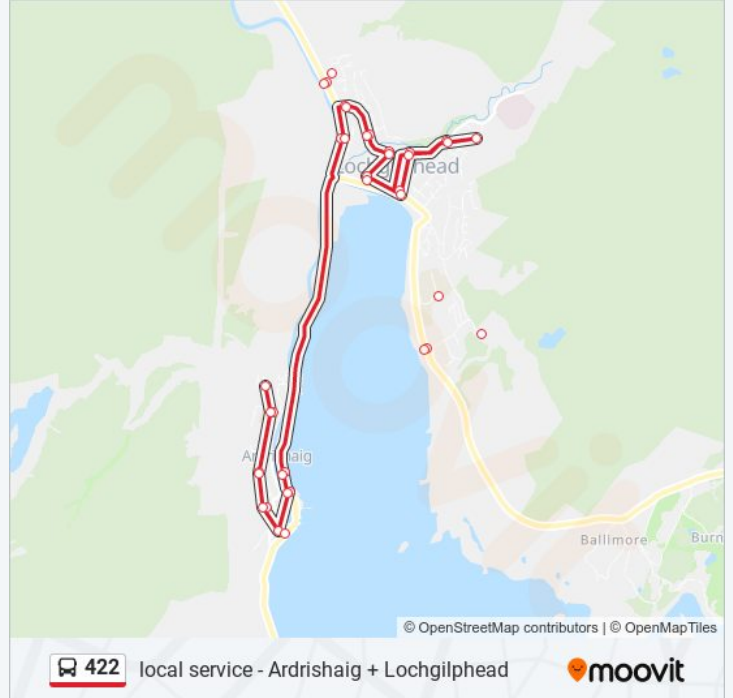

422 bus Info

Direction: Ardrishaig

Stops: 39

Trip Duration: 53 min

Line Summary:

Lochnell Street, Lochgilphead
 Lochnell Street, Lochgilphead
 Caravan Park, Lochgilphead
 Co-Op, Lochgilphead
 Fernoch Drive, Lochgilphead
 Council Yard, Lochgilphead
 Mid Argyll Swimming Pool, Lochgilphead
 Baddens Park, Lochgilphead
 Mid Argyll Swimming Pool, Lochgilphead
 Highbank Park, Lochgilphead
 Argyll Arms Hotel, Ardrishaig
 East Bank Road, Ardrishaig
 Brae Road, Ardrishaig
 Burnbank Terrace, Ardrishaig
 Lochlea, Ardrishaig
 Primary School, Ardrishaig
 Upper Glenfyne Park, Ardrishaig

Direction: Lochgilphead

18 stops
[VIEW LINE SCHEDULE](#)

Upper Glenfyne Park, Ardrishaig
 Primary School, Ardrishaig
 Lochlea, Ardrishaig
 Burnbank Terrace, Ardrishaig
 Brae Road Junct, Ardrishaig
 East Bank Road, Ardrishaig
 Argyll Arms Hotel, Ardrishaig
 Highbank Park, Lochgilphead
 Council Yard, Lochgilphead
 Fernoch Drive, Lochgilphead
 Co-Op, Lochgilphead
 Manse Brae Offices, Lochgilphead