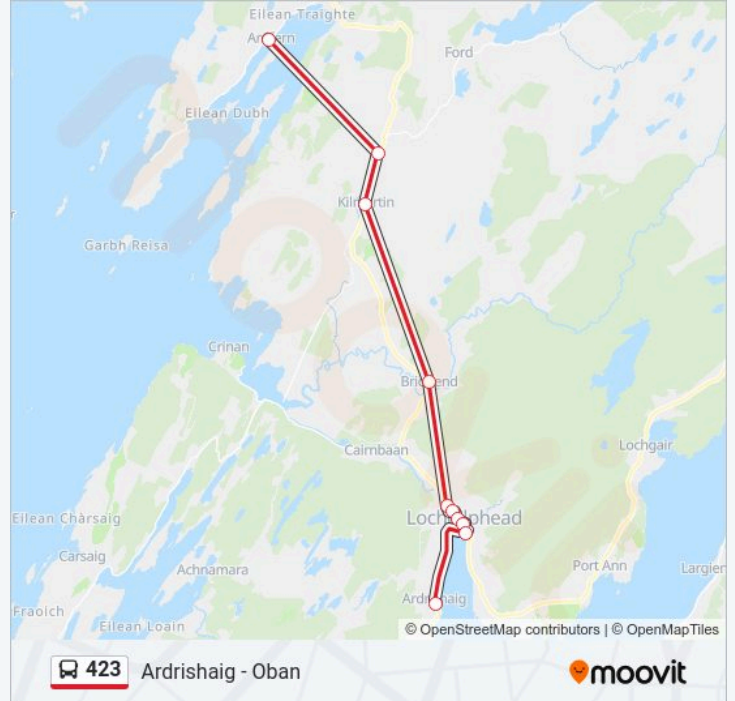

**Stops:** 10

**Trip Duration:** 38 min

**Line Summary:**

**Direction: Ardrishaig**

25 stops

[VIEW LINE SCHEDULE](#)

- Station Road, Oban
- Old Parish Church, Oban
- Soroba Lane, Oban
- Soroba Park Terrace, Oban
- Millpark Terrace, Oban
- Fire Station, Oban
- Lower Soroba, Oban
- Village Hall, Kilmore
- Primary School, Kilniver
- Car Park, Kilmelford
- Gardens, Arduaine
- Road End, Craobh Haven
- Car Park, Craobh Haven
- Craignish Primary School, Ardfern
- Castle Road End, Carnassarie
- Hotel, Kilmartin
- Dalriada Place, Bridgend
- Mid Argyll Swimming Pool, Lochgilphead