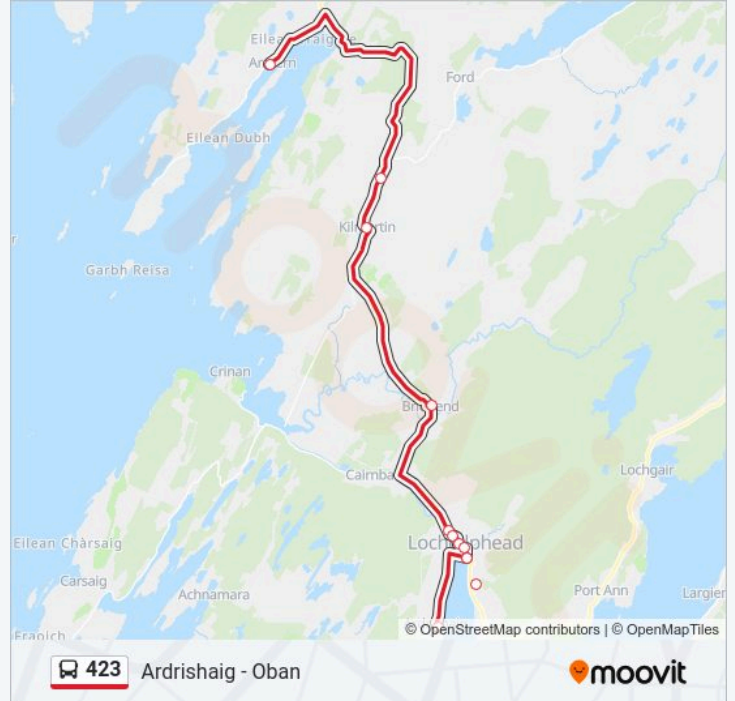

**423 bus Info**

**Direction:** Ardrishaig

**Stops:** 25

**Trip Duration:** 95 min

**Line Summary:**

Council Yard, Lochgilphead  
 Fernoch Drive, Lochgilphead  
 Co-Op, Lochgilphead  
 Lochnell Street, Lochgilphead  
 Joint Campus, Lochgilphead  
 Lochnell Street, Lochgilphead  
 Argyll Arms Hotel, Ardrishaig