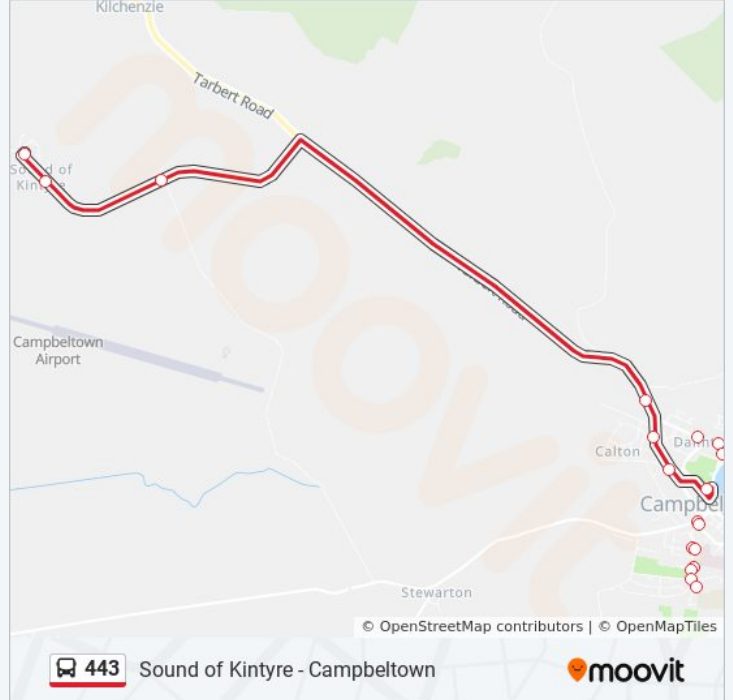

Direction: Campbeltown

Stops: 8

Trip Duration: 5 min

Line Summary:

Direction: Sound Of Kintyre

11 stops

[VIEW LINE SCHEDULE](#)

- Grammar School, Campbeltown
- Meadowpark, Campbeltown
- Castlehill Primary, Campbeltown
- Argyll Hotel, Campbeltown
- Bus Terminus, Campbeltown
- County Garage, Campbeltown
- Millknowe Road, Campbeltown
- Drumore Gardens, Campbeltown
- Moss Road End, Sound Of Kintyre
- Children's Playground, Sound Of Kintyre
- Turning Area, Sound Of Kintyre

443 bus Info

Direction: Sound Of Kintyre

Stops: 11

Trip Duration: 12 min

Line Summary:

443 bus time schedules and route maps are available in an offline PDF at moovitapp.com. Use the [Moovit App](#) to see live bus times, train schedule or subway schedule, and step-by-step directions for all public transit in Scotland.