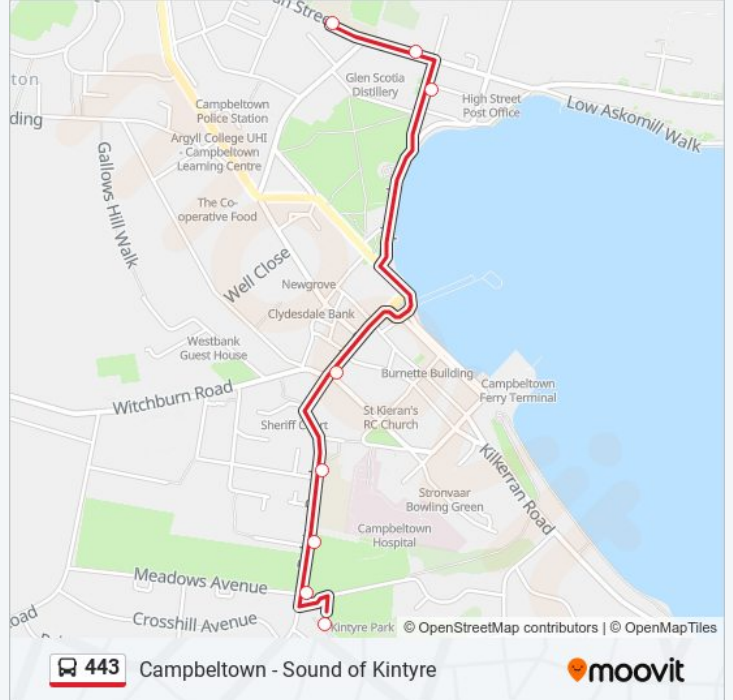

Direction: Campbeltown

14 stops

[VIEW LINE SCHEDULE](#)

Turning Area, Sound Of Kintyre
Welcon Entrance, Sound Of Kintyre
Children's Playground, Sound Of Kintyre
Moss Road End, Sound Of Kintyre
Drumore Gardens, Campbeltown
Dalintober Primary School, Campbeltown
Bus Depot, Campbeltown
Tesco, Campbeltown
Bus Terminus, Campbeltown
Argyll Street Junct, Campbeltown
Castlehill Primary, Campbeltown
Meadowpark, Campbeltown
Limecraigs Road Junct, Campbeltown
Grammar School, Campbeltown

Direction: Campbeltown

Stops: 8

Trip Duration: 5 min

Line Summary:

Direction: Sound Of Kintyre

11 stops

[VIEW LINE SCHEDULE](#)

- Grammar School, Campbeltown
- Meadowpark, Campbeltown
- Castlehill Primary, Campbeltown
- Argyll Hotel, Campbeltown
- Bus Terminus, Campbeltown
- County Garage, Campbeltown
- Millknowe Road, Campbeltown
- Drumore Gardens, Campbeltown
- Moss Road End, Sound Of Kintyre
- Children's Playground, Sound Of Kintyre
- Turning Area, Sound Of Kintyre

443 bus Info

Direction: Sound Of Kintyre

Stops: 11

Trip Duration: 12 min

Line Summary:

443 bus time schedules and route maps are available in an offline PDF at moovitapp.com. Use the [Moovit App](#) to see live bus times, train schedule or subway schedule, and step-by-step directions for all public transit in Scotland.