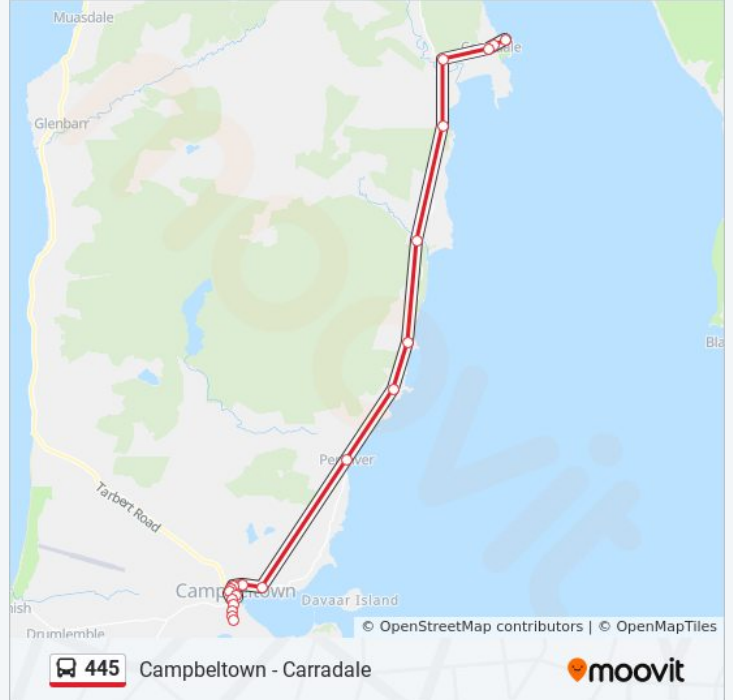

445 bus Info

Direction: Campbeltown

Stops: 16

Trip Duration: 40 min

Line Summary:

Direction: Carradale

20 stops

[VIEW LINE SCHEDULE](#)

445 bus Info

Direction: Carradale

Stops: 20

Trip Duration: 41 min

Line Summary:

Post Office, Carradale

Pier, Carradale

445 bus time schedules and route maps are available in an offline PDF at moovitapp.com. Use the [Moovit App](#) to see live bus times, train schedule or subway schedule, and step-by-step directions for all public transit in Scotland.