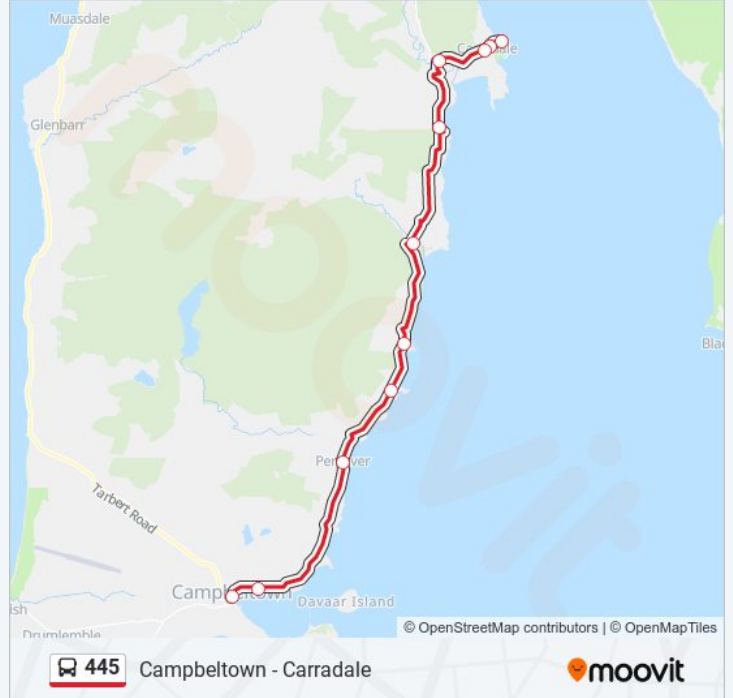

Use the Moovit App to find the closest 445 bus station near you and find out when is the next 445 bus arriving.

Direction: Campbeltown

16 stops

[VIEW LINE SCHEDULE](#)

Pier, Carradale
Post Office, Carradale
Port Righ Road End, Carradale
Surgery, Carradale
Lodge, Torrisdale
Millers Park, Saddell
Road End, Ugadale
Forestry Road End, Ballochgair
Bus Shelter, Peninver
Auchinlee, Campbeltown
Bus Terminus, Campbeltown
Argyll Street Junct, Campbeltown
Castlehill Primary, Campbeltown
Meadowpark, Campbeltown
Limecraigs Road Junct, Campbeltown
Grammar School, Campbeltown

445 bus Info

Direction: Campbeltown

Stops: 16

Trip Duration: 40 min

Line Summary:

Direction: Carradale

20 stops

[VIEW LINE SCHEDULE](#)

445 bus Info

Direction: Carradale

Stops: 20

Trip Duration: 41 min

Line Summary:

Post Office, Carradale

Pier, Carradale

445 bus time schedules and route maps are available in an offline PDF at moovitapp.com. Use the [Moovit App](#) to see live bus times, train schedule or subway schedule, and step-by-step directions for all public transit in Scotland.