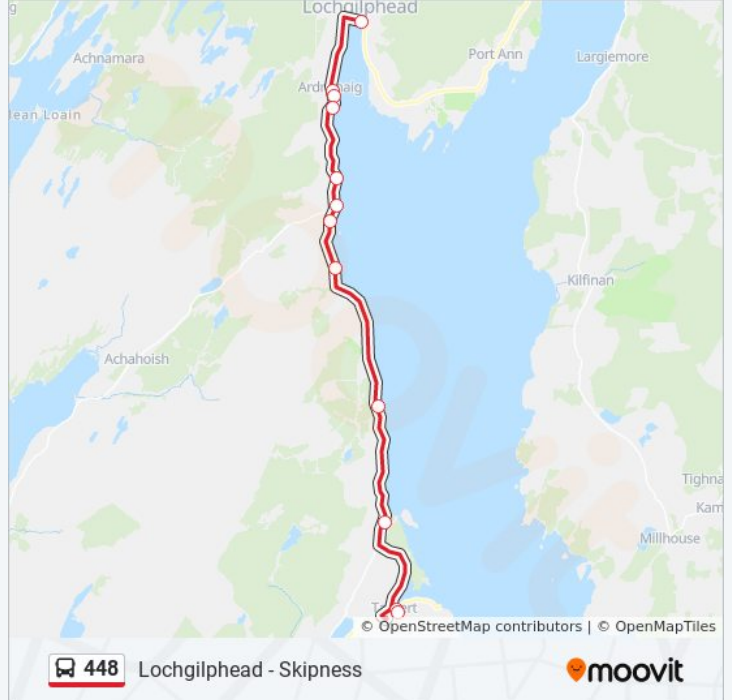

448 bus Info

Direction: Tarbert

Stops: 12

Trip Duration: 20 min

Line Summary:

448 bus time schedules and route maps are available in an offline PDF at moovitapp.com. Use the [Moovit App](#) to see live bus times, train schedule or subway schedule, and step-by-step directions for all public transit in Scotland.