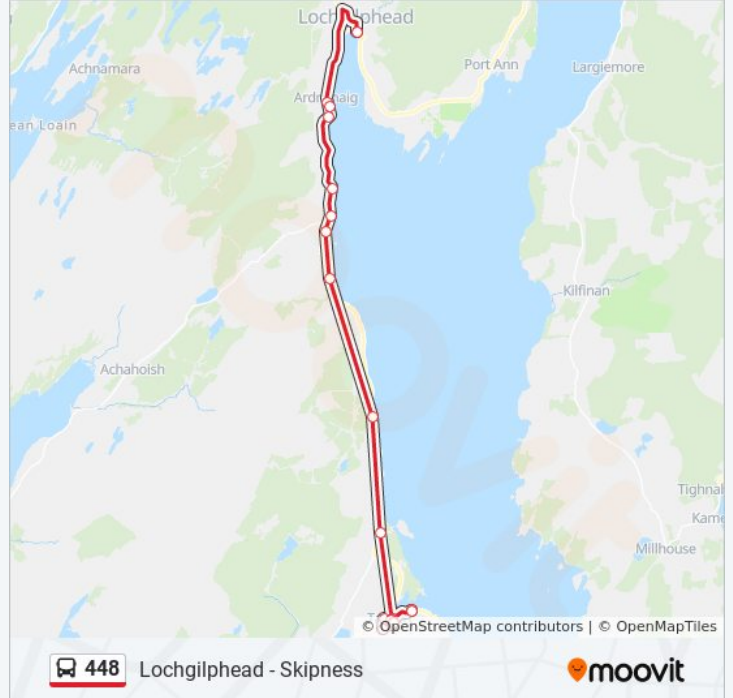

448 bus Info

Direction: Lochgilphead

Stops: 27

Trip Duration: 67 min

Line Summary:

Brae Road Junct, Ardrishaig

East Bank Road, Ardrishaig

Argyll Arms Hotel, Ardrishaig

Lochnell Street, Lochgilphead

Lochnell Street, Lochgilphead

Direction: Skipness

26 stops

[VIEW LINE SCHEDULE](#)

Lochnell Street, Lochgilphead

Argyll Arms Hotel, Ardrishaig

East Bank Road, Ardrishaig