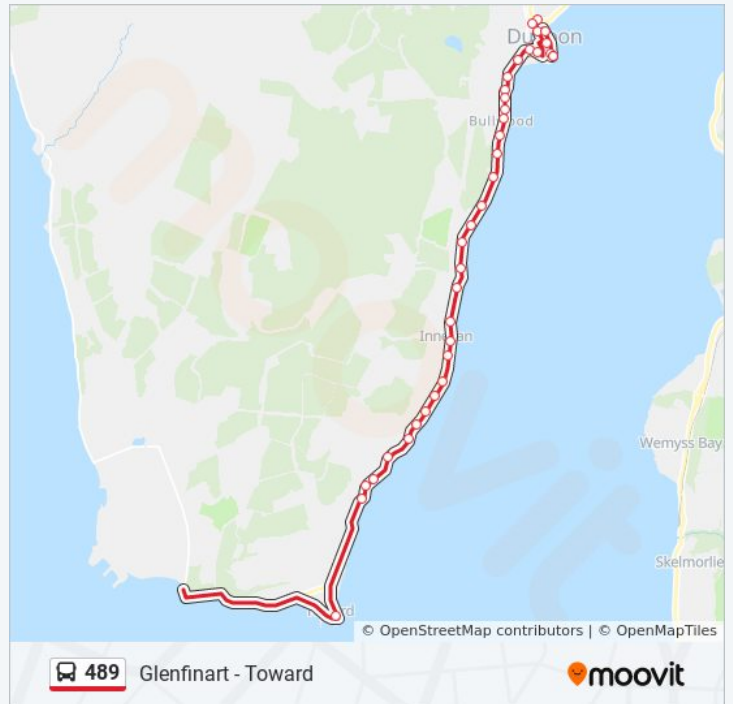

Roberts Terrace, Dunoon

Ferry Terminal, Dunoon

Trip Duration: 14 min

Line Summary:

Direction: Glenfinart

87 stops

[VIEW LINE SCHEDULE](#)

Castle, Toward