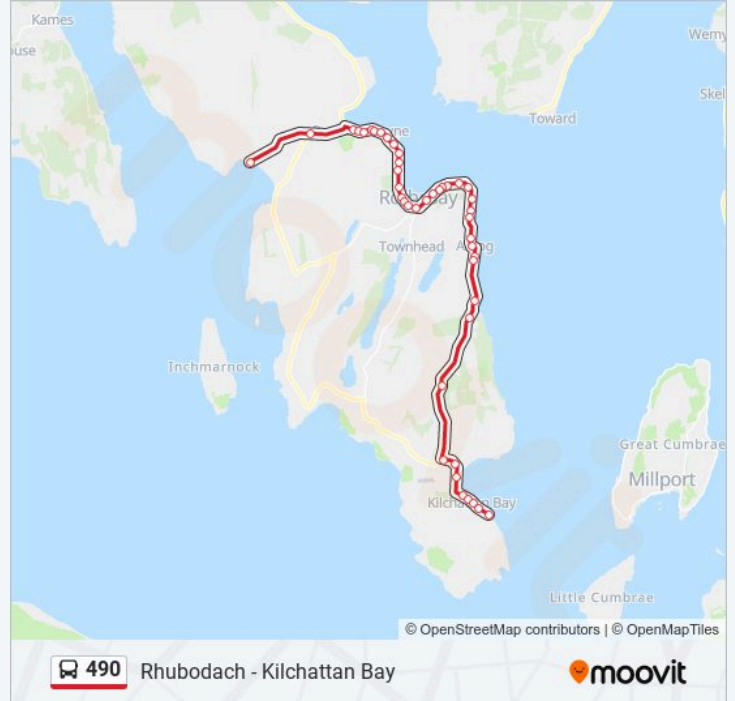

Thomson Fountain, Ardbeg

The Terrace, Ardbeg

Bus Depot, Port Bannatyne

St Ninians Church, Port Bannatyne

Pier Road Junction, Port Bannatyne

Victoria Place, Port Bannatyne

Anchor Tavern, Port Bannatyne

Marine Road, Port Bannatyne

Marina, Port Bannatyne

Cnoc-An-Raer Burial Ground, Port Bannatyne

Turning Circle, Ettrick Bay

Rhubodach - Kilchattan Bay

Direction: Kerrycroy

31 stops

[VIEW LINE SCHEDULE](#)

Marina, Port Bannatyne