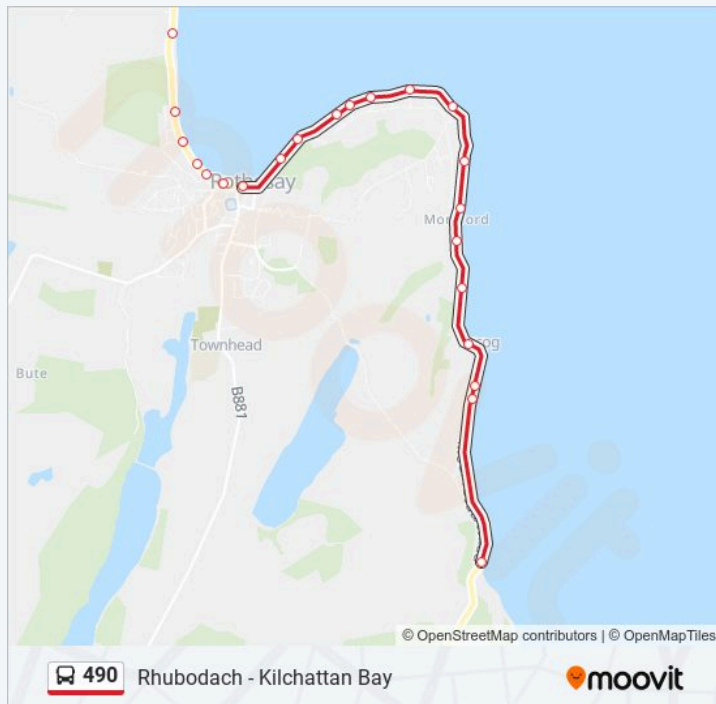

Montford Terrace, Montford

Old Manse, Ascog

Victorian Fernery, Ascog

South Park Lodge, Ascog

Bus Shelter, Kerrycroy

490 bus Info

Direction: Kerrycroy

Stops: 31

Trip Duration: 19 min

Line Summary:

Direction: Kilchattan Bay

53 stops

[VIEW LINE SCHEDULE](#)

Marina, Port Bannatyne

Marine Road, Port Bannatyne

Anchor Tavern, Port Bannatyne