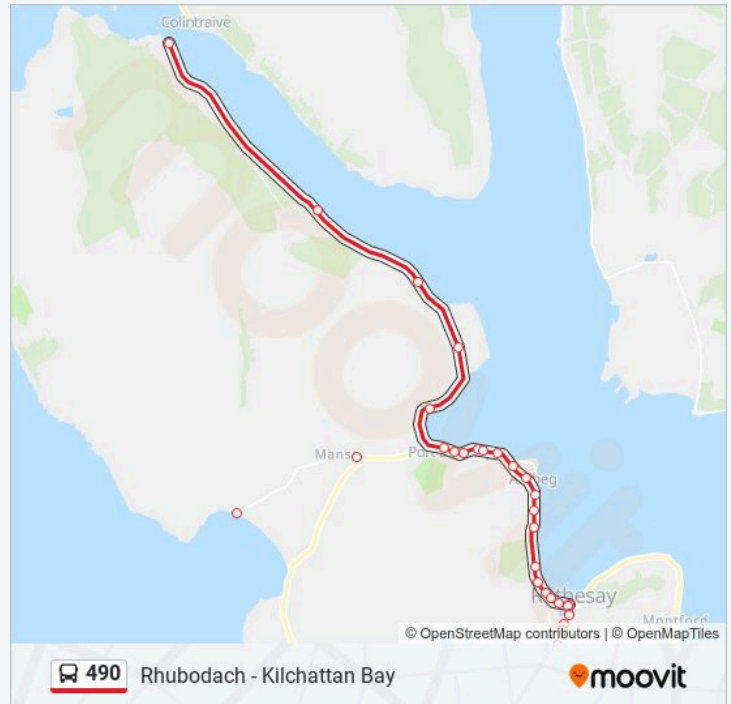

The Ritz, Rothesay

Guildford Square, Rothesay

490 bus Info

Direction: Rothesay

Stops: 33

Trip Duration: 20 min

Line Summary:

Direction: Rothesay