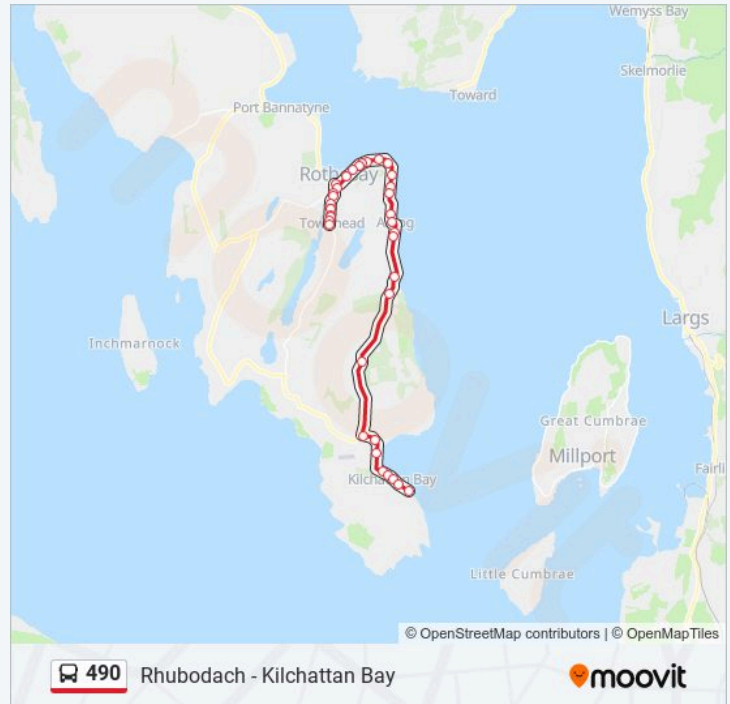

Thursday	08:00 - 18:15
Friday	08:00 - 18:15
Saturday	18:15

490 bus Info

Direction: Rothesay

Stops: 37

Trip Duration: 27 min

Line Summary:

Castle Street, Rothesay

Guildford Square, Rothesay