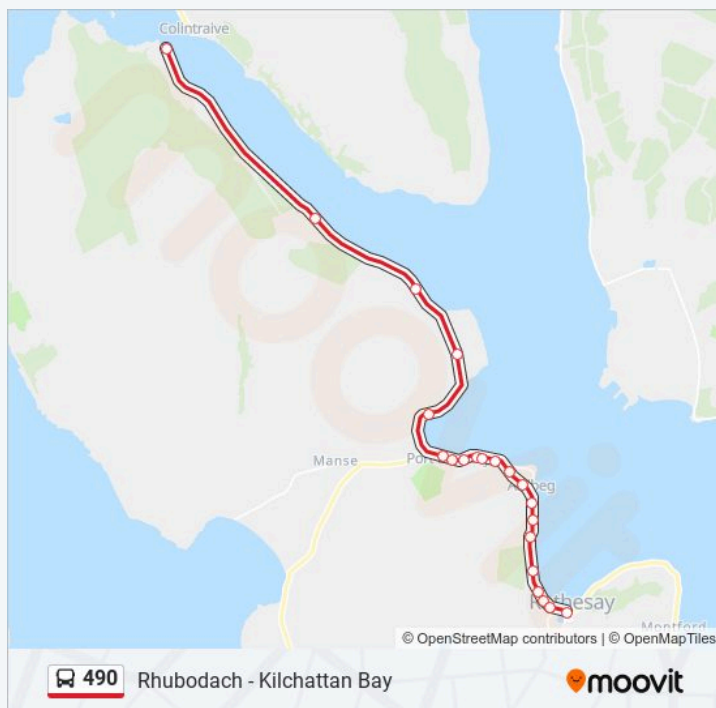

07:45 - 17:45

490 bus Info

Direction: Rhubodach

Stops: 21

Trip Duration: 20 min

Line Summary:

Direction: Rothesay

33 stops