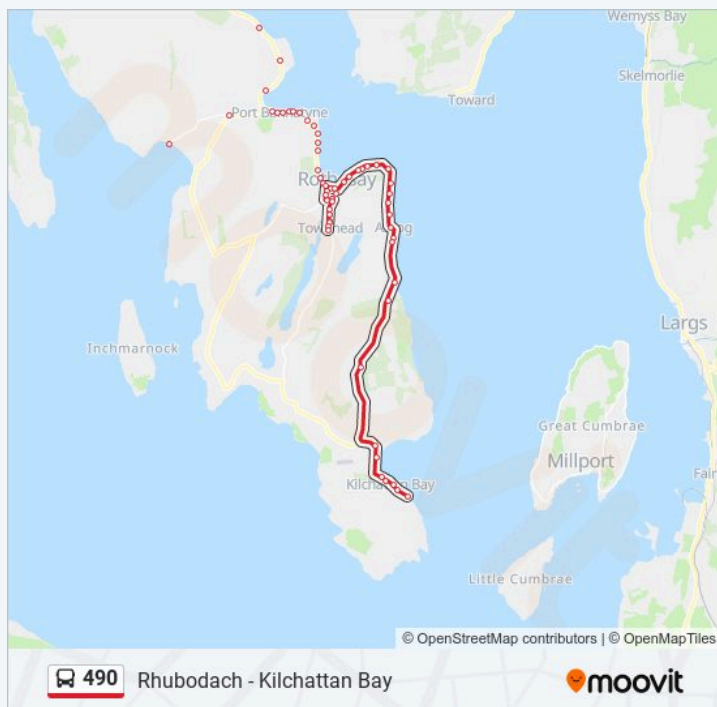

Wellpark Road Junct, Craigmore

Redcliffe House, Craigmore

490 bus Info

Direction: Kilchattan Bay

Stops: 53

Trip Duration: 37 min

Line Summary:

Ardencraig Road Junct, Montford