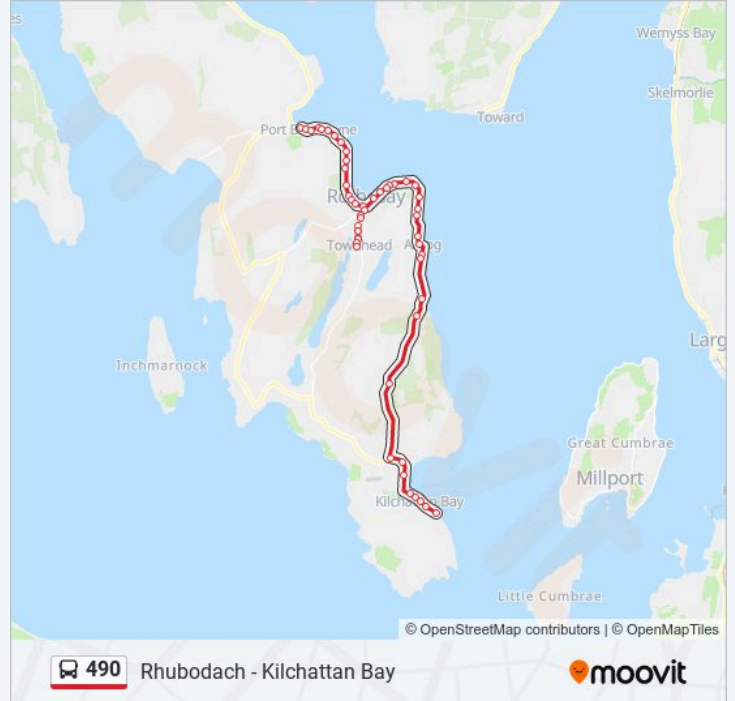

Rhubodach - Kilchattan Bay

Direction: Rhubodach

21 stops

[VIEW LINE SCHEDULE](#)

490 bus Time Schedule

Rhubodach Route Timetable:

Sunday

Not Operational