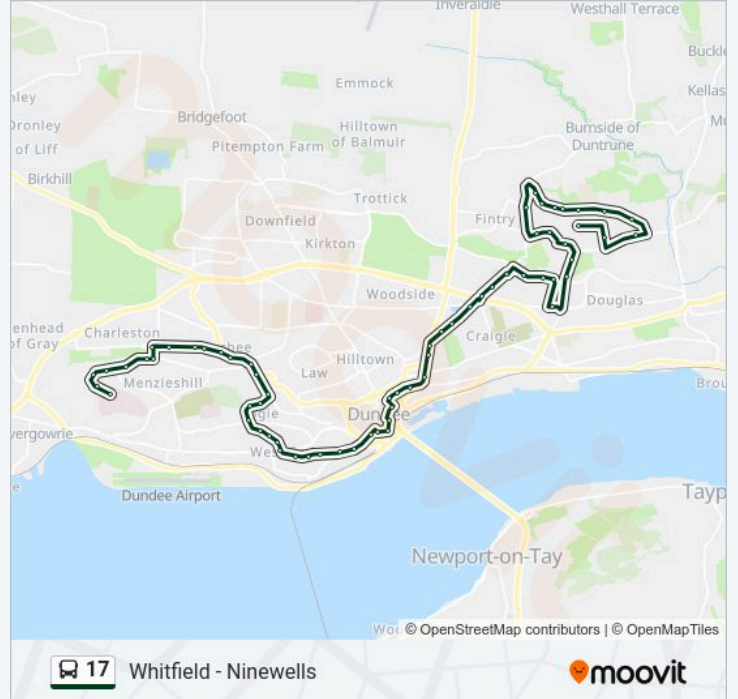

Mcvicars Lane, West End

Seafield Lane, West End

Step Row, West End

Gowrie Street, Logie

Shaftesbury Terrace, Logie

Abbotsford Place, Logie

Hyndford Street, Logie

Blackness Road, Logie

Scott Street, Balgay

City Road, Balgay

Saggar Street, Balgay

Tullideph Place, Balgay

Ancrum Road, Lochee

High Street, Lochee

Adamsons Court, Lochee

Sharps Court, Lochee West

Thurso Crescent, Ninewells

Ninewells Hospital, Ninewells

Direction: Whitfield

62 stops

[VIEW LINE SCHEDULE](#)

Ninewells Hospital, Ninewells

Lochay Place, Ninewells

Spey Drive, Menzieshill