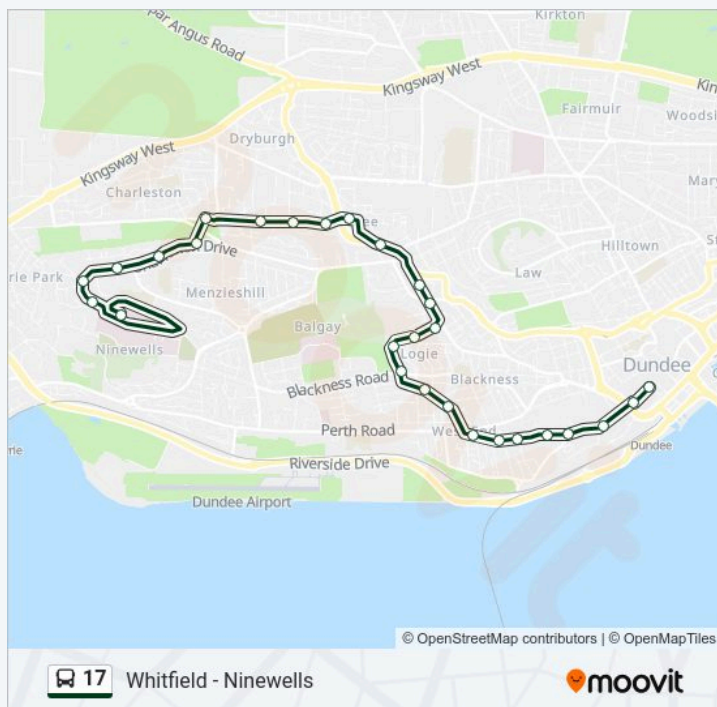

Perrie Street, Lochee West

Kirk Street, Lochee West

Lochee High Street, Lochee

Grays Lane, Lochee

Tullideph Place, Balgay

Tullideph Road, Balgay

City Road, Balgay

Scott Street, Balgay

Scott Street, Balgay

Blackness Road, Logie

Hyndford Place, Logie

Seymour Avenue, Logie

Ritchies Lane, West End

Patons Lane, West End

Seafield Lane, West End

Mcvicars Lane, West End

Roseangle, West End

University, Dundee City Centre

West Marketgait, Dundee City Centre

High Street, Dundee City Centre

Direction: Dundee City Centre

Stops: 28

Trip Duration: 25 min

Line Summary:

17 bus time schedules and route maps are available in an offline PDF at moovitapp.com. Use the Moovit App to see live bus times, train schedule or subway schedule, and step-by-step directions for all public transit in Scotland.

© 2024 Moovit - All Rights Reserved