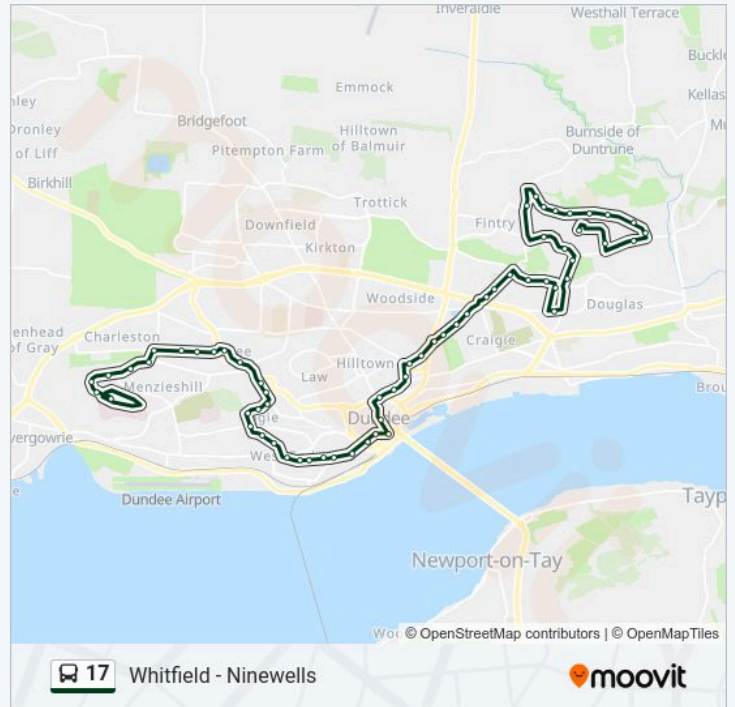

Trip Duration: 60 min
Line Summary:

- Kirk Street, Lochee West
- Lochee High Street, Lochee
- Grays Lane, Lochee
- Tullideph Place, Balgay
- Tullideph Road, Balgay
- City Road, Balgay
- Scott Street, Balgay
- Scott Street, Balgay
- Blackness Road, Logie
- Hyndford Place, Logie
- Seymour Avenue, Logie
- Ritchies Lane, West End
- Patons Lane, West End
- Seafield Lane, West End
- Mcvicars Lane, West End
- Roseangle, West End
- University, Dundee City Centre
- West Marketgait, Dundee City Centre
- High Street, Dundee City Centre
- Caird Hall, Dundee City Centre
- Forum Centre, Dundee City Centre
- Wellgate, Dundee City Centre
- Nelson Street, Hilltown
- West Lyon Street, Hilltown
- Dens Road, Stobswell
- Stobswell Road, Stobswell
- Baldovan Terrace, Stobswell
- Morgan Academy, Stobswell
- Dalkeith Road, Stobswell
- Cleington Road, Stobswell
- Alloway Terrace, Pitkerro
- Craighill Court, Pitkerro