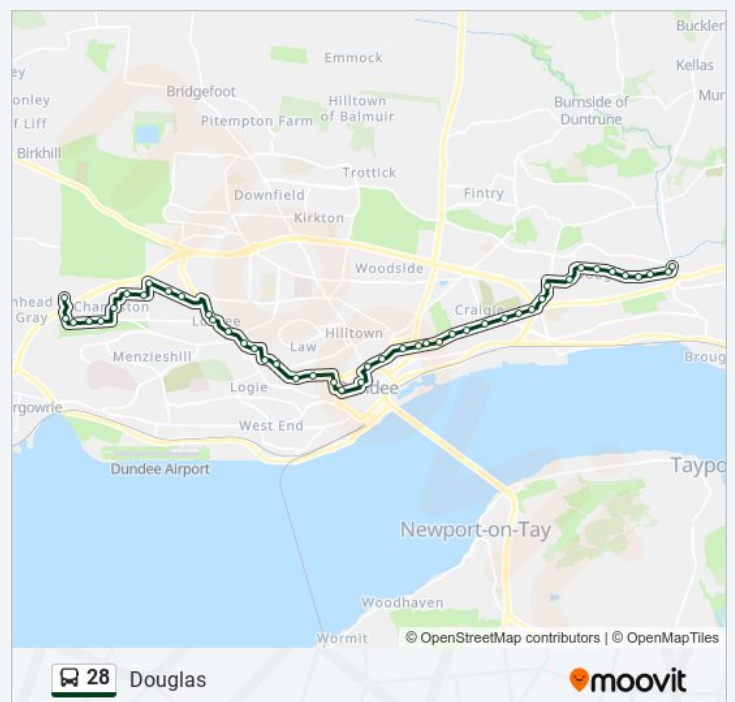

Douglas Route Timetable:

Sunday	07:17 - 22:59
Monday	04:27 - 22:29
Tuesday	04:27 - 22:29
Wednesday	04:27 - 22:29
Thursday	04:27 - 22:29
Friday	04:27 - 22:29
Saturday	05:08 - 22:59

28 bus Info

Direction: Douglas

Stops: 46

Trip Duration: 51 min

Line Summary:

Kemback Street, Baxter Park

Morgan Street, Baxter Park

Eden Street, Baxter Park

Ellengowan Drive, Baxter Park

Kenilworth Avenue, Baxter Park

29 stops

[VIEW LINE SCHEDULE](#)

Sainsburys, Douglas

Broughty Ferry Walk, Douglas

Harry Lawson, Douglas

Bell And Sime, Douglas

Ballater Place, Douglas

Balbeggie Place, Douglas