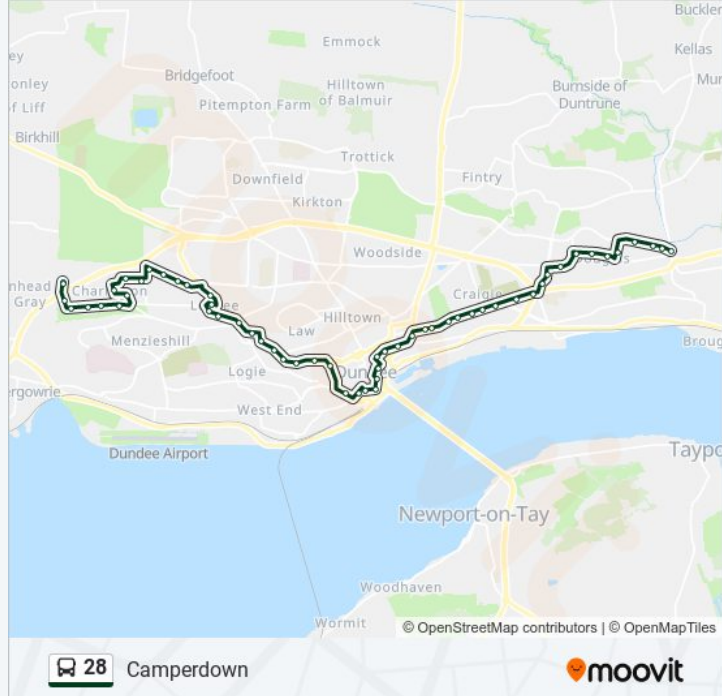

Buttars Street, Charleston

Invercraig Place, Charleston

Ravenscraig Road, Charleston

Craigowan Road, Charleston

Charleston School, Charleston

Duncraig Road, Charleston

Lynch Centre, Charleston

Dunholm Road, Charleston

Asda Myrekirk, Camperdown

Asda Myrekirk, Camperdown

Direction: Douglas

46 stops

[VIEW LINE SCHEDULE](#)

Asda Myrekirk, Camperdown

Dunholm Road, Charleston

Lynch Centre, Charleston