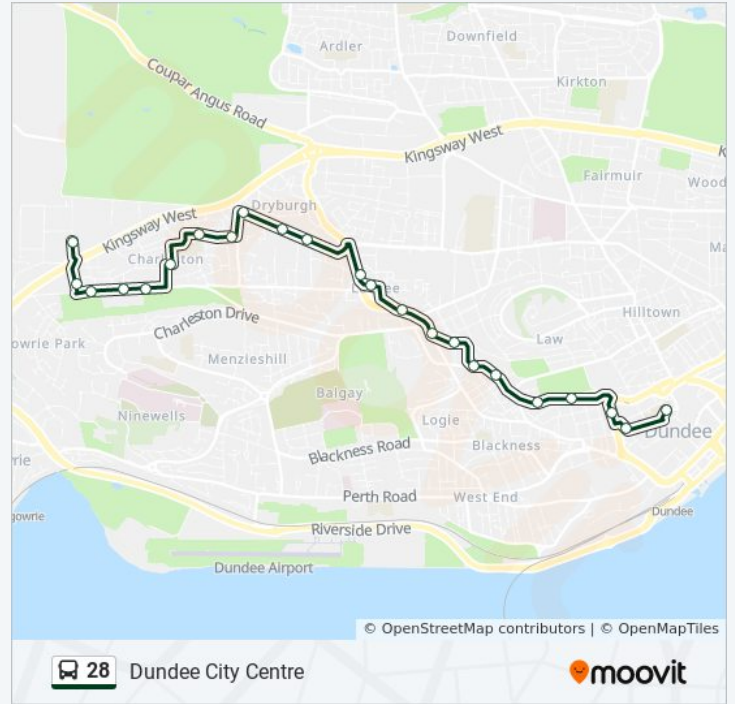

Trip Duration: 25 min
Line Summary:

Quarry Gardens, Lochee West

Gray Street, Lochee West

Lochee By-Pass, Lochee West

Lochee High Street, Lochee

Grays Lane, Lochee

Ancrum Road, Lochee

Cobden Street, Balgay

Tullideph Road, Balgay

Rankine Street, Law

St Mary Street, Law

Smellies Lane, Law

Police Station, Dundee City Centre

Bell Street, Dundee City Centre

Albert Square, Dundee City Centre

28 bus time schedules and route maps are available in an offline PDF at moovitapp.com. Use the Moovit App to see live bus times, train schedule or subway schedule, and step-by-step directions for all public transit in Scotland.

© 2024 Moovit - All Rights Reserved