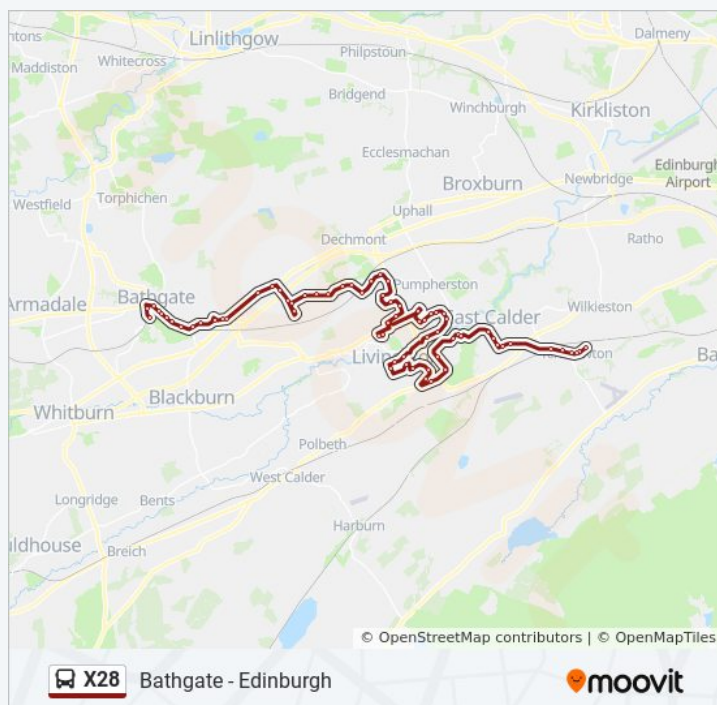

Monday	7:00 PM
Tuesday	7:00 PM
Wednesday	7:00 PM
Thursday	7:00 PM
Friday	7:00 PM
Saturday	Not Operational

X28 bus Info

Direction: Kirknewton

Stops: 69

Trip Duration: 70 min

Line Summary:

Cedarbank School, Ladywell