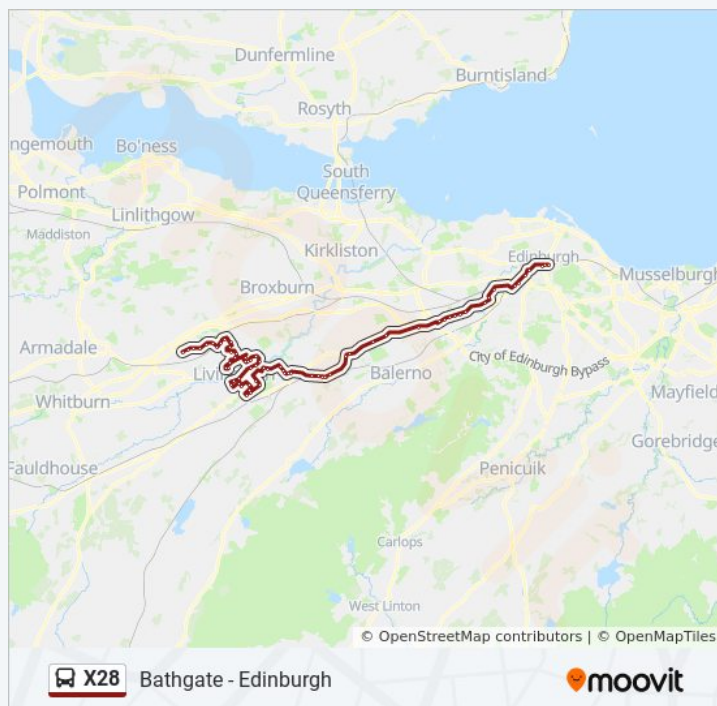

Direction: Deans

Stops: 75

Trip Duration: 102 min

Line Summary:

Caroline Park, Mid Calder

Lizzie Bryces Roundabout, Dedridge

Bankton Lane, Dedridge

Ambrose Rise, Dedridge