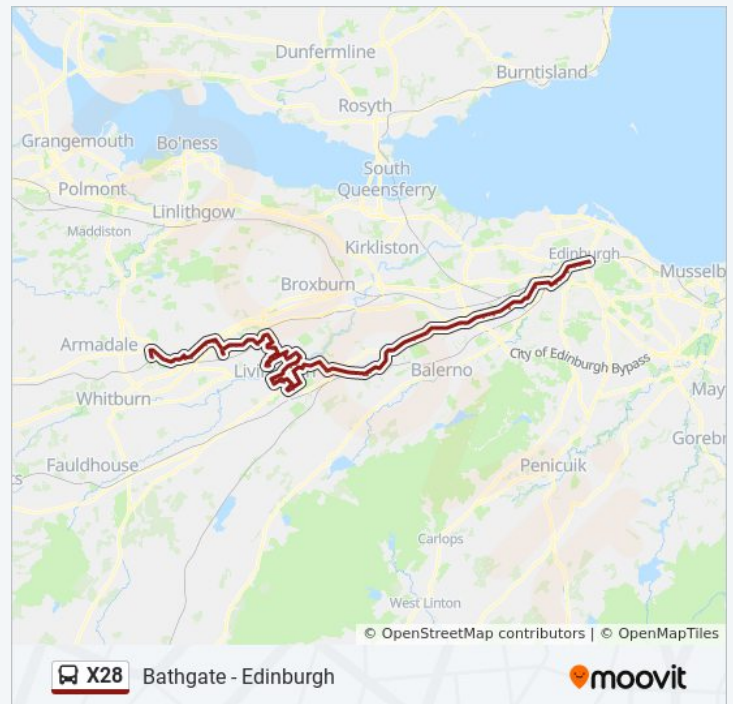

X28 bus Info

Direction: Edinburgh

Stops: 92

Trip Duration: 114 min

Line Summary:

Willowbank, Ladywell

Park And Ride, Ladywell

Fernbank, Ladywell