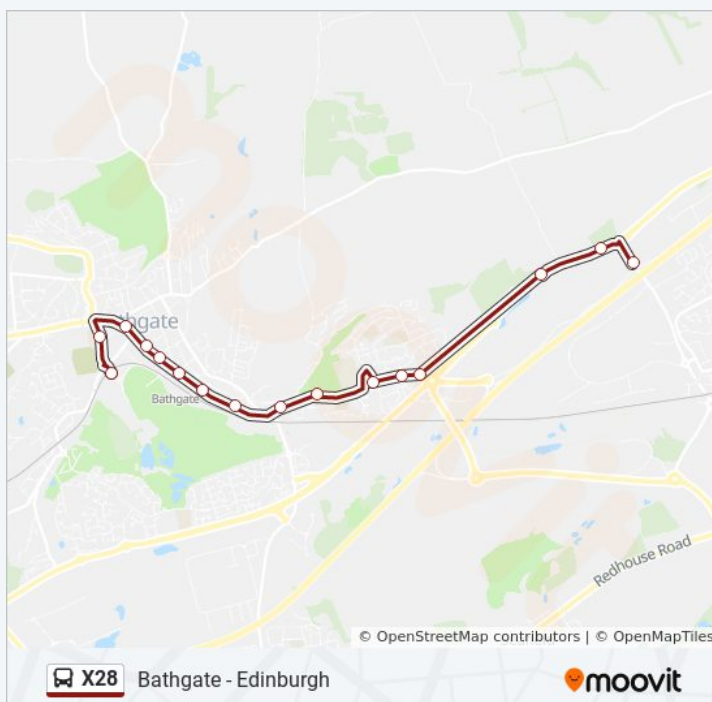

Hunter Grove, Bathgate

Starlaw Crescent, Bathgate

Fire Station, Bathgate

Tesco Distribution Depot, Deans

Mossbank Cottages, Deans

Royston Roundabout, Deans

X28 bus Time Schedule

Deans Route Timetable:

Sunday	12:12 AM
Monday	12:12 AM
Tuesday	12:12 AM
Wednesday	12:12 AM
Thursday	12:12 AM
Friday	12:12 AM
Saturday	12:12 AM

X28 bus Info

Direction: Deans

Stops: 16

Trip Duration: 13 min

Line Summary:

Direction: Edinburgh

92 stops

[VIEW LINE SCHEDULE](#)

Morrisons Supermarket, Bathgate

Gardners Lane, Bathgate

St David's House, Bathgate

Railway Station, Bathgate

Fairway Hotel, Bathgate

Gordon Avenue, Bathgate