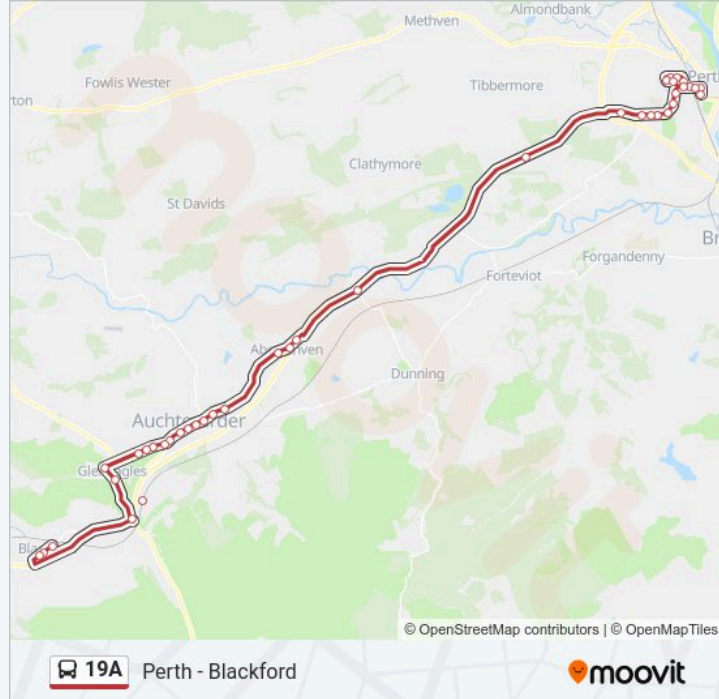

Use the Moovit App to find the closest 19A bus station near you and find out when is the next 19A bus arriving.

**Direction: Blackford**

40 stops

[VIEW LINE SCHEDULE](#)

- Bus Station, Perth
- York Place, Perth
- Elibank Street, Perth
- Leisure Pool, Perth
- Western Avenue, Perth
- Royal Infirmary, Perth
- Hawarden Terrace, Perth
- Spens Crescent, Perth
- Coach House Court, Perth
- Rosslyn House, Perth
- Lovat Hotel, Viewlands
- Murray Place, Viewlands
- Braeside Gardens, Cherrybank
- Necessity Brae, Cherrybank
- Scouring Burn, Perth
- Charlotte Gate, Perth
- Lamberkine Drive, Broxden
- Road End, Windyedge
- Dunning Road End, Broom Of Dalreoch
- Maidenplain Place, Aberuthven
- Smiddy Haugh Hotel, Aberuthven

### Direction: Auchterarder

28 stops

[VIEW LINE SCHEDULE](#)

Bus Station, Perth

York Place, Perth

Elibank Street, Perth

Leisure Pool, Perth

Rosslyn House, Perth

### 19A bus Info

**Direction:** Perth

**Stops:** 49

**Trip Duration:** 43 min

**Line Summary:**

The Paddock, Auchterarder

Drummond Avenue, Auchterarder

Orchil Crescent, Auchterarder