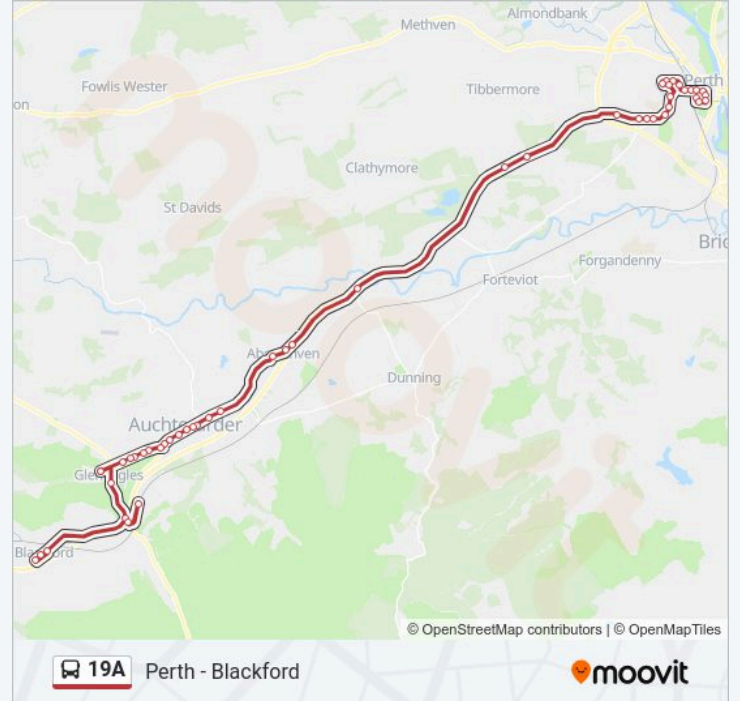

The Paddock, Auchterarder

Drummond Avenue, Auchterarder

Orchil Crescent, Auchterarder

St Margarets Crescent, Auchterarder

St Margaret's Hospital, Auchterarder

Sydney Crescent, Auchterarder

St Kessogs Place, Auchterarder

Aytoun Hall, Auchterarder

Castle Wynd, Auchterarder

Abbey Road, Auchterarder

Darnley Hill, Auchterarder

Ruthven Park, Auchterarder

Loanfoot Park, Aberuthven

Smiddy Haugh Hotel, Aberuthven

Maidenplain Place, Aberuthven

Dunning Road End, Broom Of Dalreoch

Crossgates, Windyedge

Farm Road End, Windyedge

Lamberkine Drive, Broxden

Charlotte Gate, Perth

Scouring Burn, Perth

Necessity Brae, Cherrybank

Braeside Gardens, Cherrybank

Murray Place, Viewlands

Lovat Hotel, Viewlands

Western Avenue, Perth

Royal Infirmary, Perth

Hawarden Terrace, Perth

Spens Crescent, Perth

Coach House Court, Perth

Leisure Pool, Perth

Elibank Street, Perth