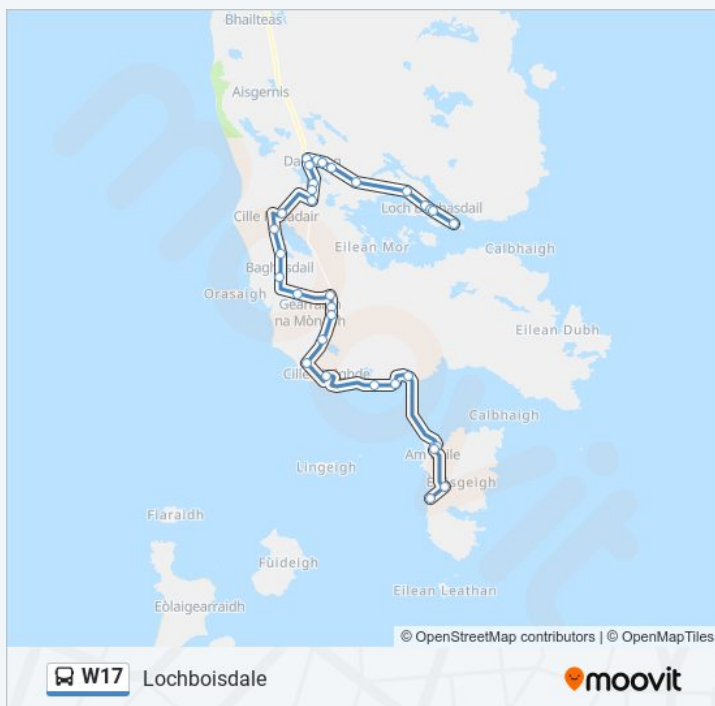

Marina, Lochboisdale

Police Station, Lochboisdale

Direction: Lochboisdale

Stops: 33

Trip Duration: 35 min

Line Summary:

Direction: Lochboisdale

42 stops