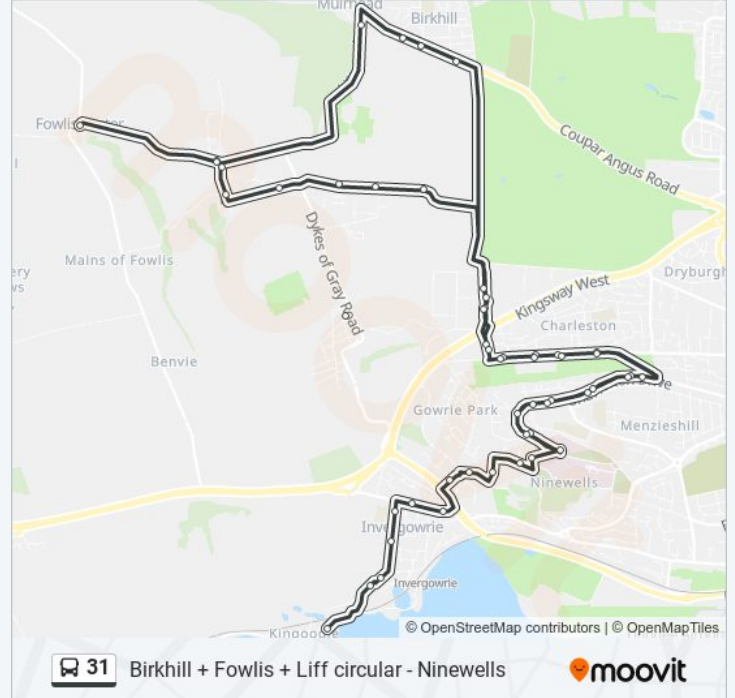

Birkhill + Fowlis + Liff circular - Ninewells

Get The App

The 31 bus line Birkhill + Fowlis + Liff circular - Ninewells has one route. For regular weekdays, their operation hours are: (1) Ninewells: 09:35 - 14:25
Use the Moovit App to find the closest 31 bus station near you and find out when is the next 31 bus arriving.

Direction: Ninewells

53 stops

[VIEW LINE SCHEDULE](#)

- Woodland Way, Kingoodie
- Carse Place, Invergowrie
- Station Road, Invergowrie
- Dryburgh Terrace, Invergowrie
- Primary School, Invergowrie
- Carselea Road, Invergowrie
- Greystane Road, Invergowrie
- Riverside Drive, Technology Park
- Explorer Road, Technology Park
- Medi Park, Technology Park
- Carseview Centre, Ninewells
- James Arnott Drive, Ninewells
- Ninewells Hospital, Ninewells
- Lochay Place, Ninewells
- Spey Drive, Menzieshill
- Gowrie Court, Menzieshill
- Tweed Crescent, Menzieshill
- Arran Drive, Menzieshill
- Craigowan Road, Charleston
- Charleston School, Charleston
- Duncraig Road, Charleston
- Lynch Centre, Charleston

31 bus Info

Direction: Ninewells

Stops: 53

Trip Duration: 45 min

Line Summary:

Dunholm Road, Charleston
 Asda Myrekirk, Camperdown
 Brunel Road, Camperdown
 Post Box Road, Birkhill
 Dronley Road, Birkhill
 Sidlaw Gardens, Birkhill
 Health Centre, Muirhead
 Loch Of Liff Road, Liff
 Village Green, Fowlis
 Loch Of Liff Road, Liff
 The Neuk, Liff
 Kirk, Liff
 Kirkcroft Brae, Liff
 Western Gateway, Dundee
 North Road, Liff
 Tayview Road, Liff
 Whitelawston Cottages, Liff
 Brunel Road, Camperdown
 Asda Myrekirk, Camperdown
 Dunholm Road, Charleston
 Lynch Centre, Charleston
 Duncraig Road, Charleston
 Charleston School, Charleston
 Craigowan Road, Charleston
 Arran Drive, Menzieshill
 Tweed Crescent, Menzieshill
 Tweed Crescent, Menzieshill
 Gowrie Court, Menzieshill
 Spey Drive, Menzieshill
 Thurso Crescent, Ninewells
 Ninewells Hospital, Ninewells